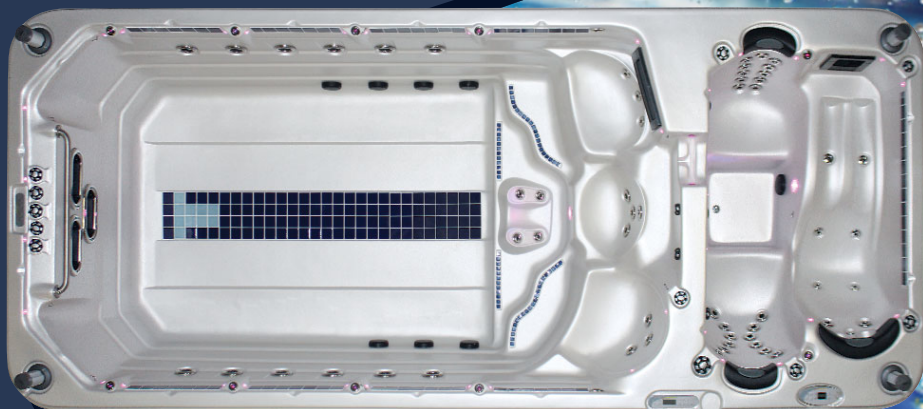

MARATHON 18/3

Dual temperature swim trainer with 3 person spa

Music upgrade model shown

FEATURES

- Dimensions: 5410 x 2280 x 1320mm
- Dry Weight 1550kg (approx)
- Ozone with Corona Discharge
- Dual Balboa Controls
- 2 x 2.5hp (1.87 kW) Filter/Swim Jet Pumps
- 3 x 3hp (2.24 kW) Swim Jet Pumps
- 33 Stainless Steel Hydrotherapy Jets
- 3 stainless Steel River Swim Jets
- 30 stainless Steel Pool/Therapy Jets
- 2 Underwater LED Lights
- 36 LED Perimeter Lights
- Independent Balboa Pool and Spa Controls
- Independent Pool and Spa Filtration
- Independent Pool and Spa Heating
- Pool and Spa Heated Turbo Air Blowers
- 8 Crystal Waterfalls on Pool
- 2 Crystal Waterfalls on Spa
- Tiled Swimlane and Step Edge
- Tiled Waterline Feature
- Exercise Equipment Pack

Seats	Lounger	Capacity	S/Steel Jets	Electrical	Filter Size	Heater	Turbo Air	Music System*
5	1	7480 L	66	69-95A	Pool 100 sq ft Spa 50 sq ft	2 x 3kW	2 x 900w Heated	iPod CD MP3

*Music upgrade option available