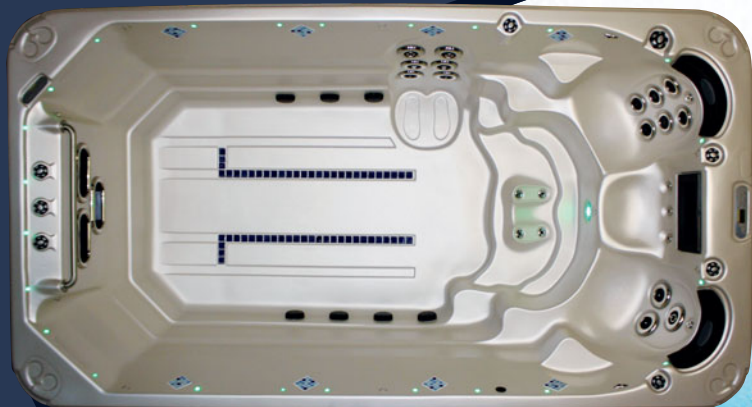

FREESTYLE 14 & FREESTYLE 14 eco

STANDARD FEATURES

- Dimensions: 4270 x 2280 x 1300mm
- Dry Weight 1100kg (approx)
- Dual Balboa Controls
- 24 Stainless Steel Hydrotherapy Jets
- Underwater LED Light
- Tiled Swimlane
- Tiled Waterline Feature

FREESTYLE 14 FEATURES

- 3 Stainless Steel River Swim Jets
- SPA-KLE System
- 1 x 2.5hp (1.87 kW) Filter/Swim Jet Pump
- 3 x 3hp (2.24 kW) Swim Jet Pumps
- Exercise Equipment Pack

FREESTYLE 14 eco FEATURES

- 1 Stainless Steel River Swim Jet
- Ozone with Corona Discharge
- 1 x 2.5hp (1.87 kW) Filter/Swim Jet Pump
- 1 x 3hp (2.24 kW) Swim Jet Pump
- Pro Swim System

Seats 3	Capacity 6500 L	S/Steel Jets 27/25	Electrical** 2 Pump 32A 4 Pump 55A	Filter Size 100 sq ft	Heater 3kW	Turbo Air 900w Heated	Music System* iPod CD MP3

*Music upgrade option available **2 and 4 pump options available