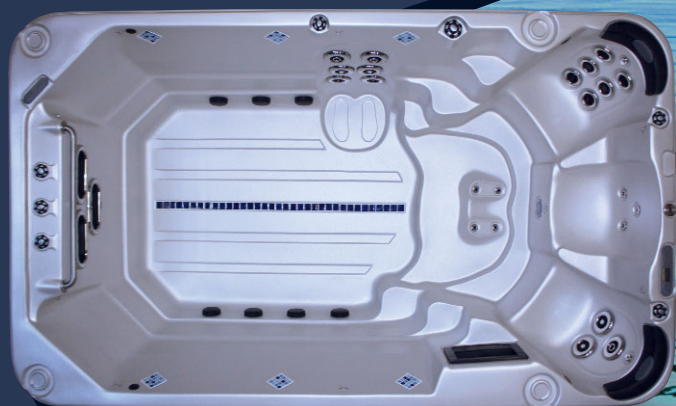

## STANDARD FEATURES

- Dimensions: 3810 x 2280 x 1300mm
- Dry Weight 1000kg (approx)
- Dual Balboa Controls
- 24 Stainless Steel Hydrotherapy Jets
- Underwater LED Light
- Tiled Swimlane
- Tiled Waterline Feature
- Pro Swim System