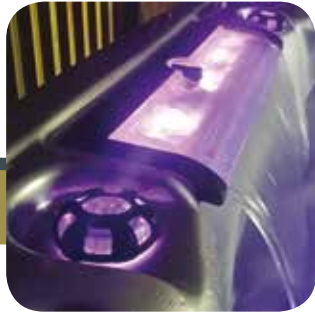

1. Professional - Since 1997 we at Catalina™ have supplied thousands of hot tubs to clients throughout the UK. Our show centres and in house team of trained experts will offer advice, information and recommendations to help choose the right hot tub for you. Whether it's for personal home use, holiday rental or full commercial, we have the ideal hot tub model for you. Our reputation and attention to detail has made us proud to be the preferred manufacturer of hot tubs for Sunseeker™ luxurious yachts.

2. Build Quality – Whether you choose a Dream Maker™, Sunrise™ or a Catalina™ you have the peace of mind that they are manufactured to the ultimate standards of quality and design. We only use components from tried and tested suppliers that include Aristech™ Acrylics,

Balboa™ control systems and Waterways™ pumps, jets and fittings.

3. Lifestyle – There is nothing more relaxing at the end of a long day than soaking in the warm therapeutic bubbles of your own hot tub from Catalina™. Spend more time with the family, loved ones or friends, your hot tub will bring real quality time, fun and entertainment.

4. Water Quality - All Catalina™ hot tubs are fitted with Waterways™ European made 2 speed filter pumps that provide 100% active filtration with Ozone purification. This is a proven, highly efficient and environmentally friendly method as it reduces the number of pumps to achieve spa filtration and hydrotherapy performance as well as providing a superior water quality. The filter/boost pump is a 2.5hp (1.87kW) which runs on only 1.8 Amps

Why Catalina™?

on low speed. It is in effect 2 pumps in one - this has several advantages, that includes a reduced electrical loading and increased efficiency. The Catalina™ filtration system gives 100% filtration in low speed - meaning that 100% of the circulating water is passing through the filters, depending on the volume of the spa the water is filtered every 10 minutes this gives the water an exceptional polish and sparkling clarity.

5. Low Running Cost - At Catalina™ Spas Ltd we only use the best insulation available that conforms to the strict California Energy Commission Standards. The California Energy Commission (CEC) was established in 1975 to reduce energy consumption and save on energy bills. It sets strict standards to ensure all CEC compliant products are energy efficient. As part of Catalina's commitment to also ensure our products

have low running costs all of our spas meet these high standards. The Catalina™ insulating process starts with the application of high density foam* that is spray applied to the reverse of the spa shell, under the contoured top lip and plumbing. The foam has a closed cell content of 90% and an insulation K factor of 0.16. This process not only gives the very best insulation values it also adds additional strength to the shell and provides a strong support for pipework. All our hot tubs are supplied with a deluxe UL listed safety/insulation cover.