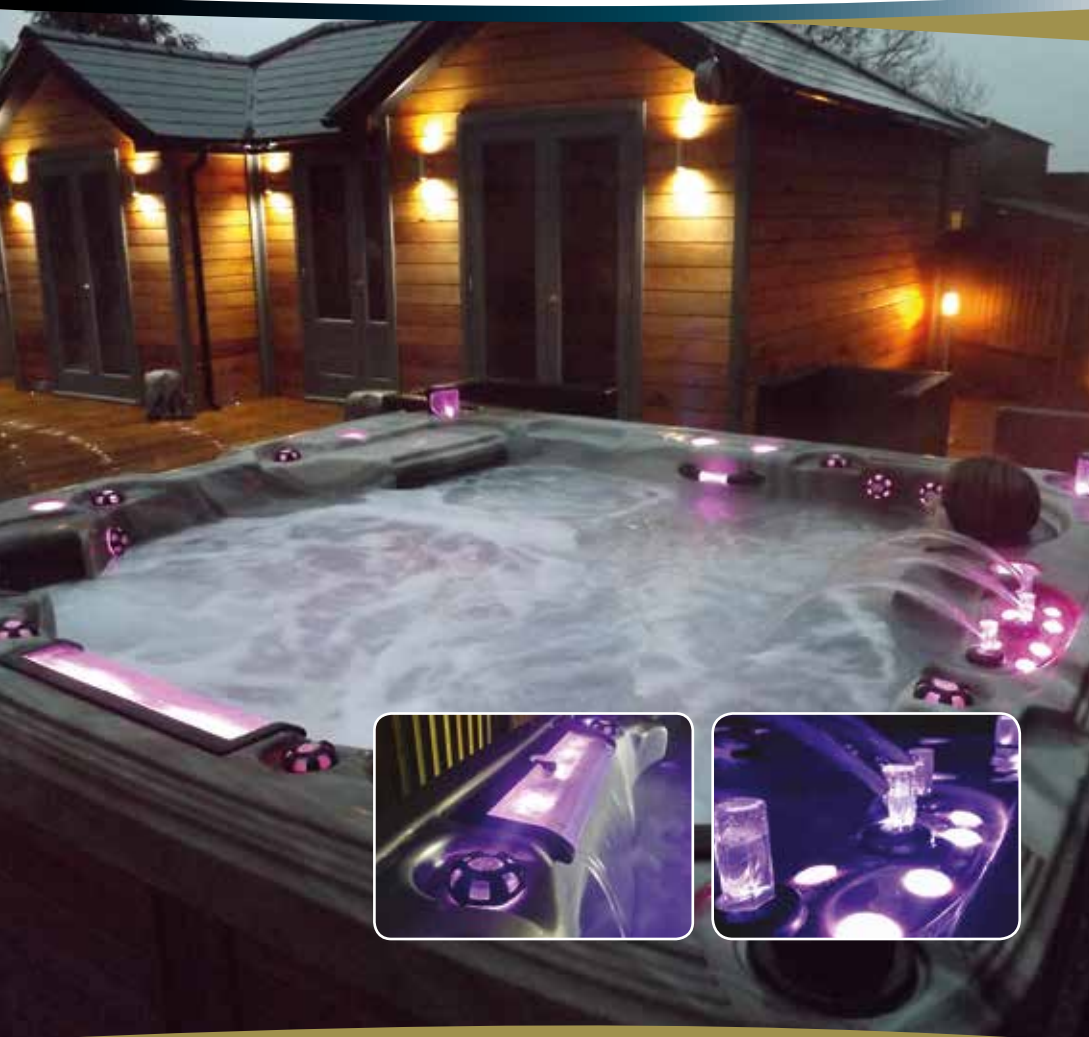

The Catalina Spa™ Collection

Welcome to the Catalina Spas™ Collection, our flagship spa range.

Catalina Spas™ is a name synonymous with quality and design excellence, the spas featured within this brochure represent the epitome of hot tub engineering.

Each part of a Catalina Spa™ has been thoroughly tested, to ensure the perfect placement of jets, ergonomic seat contours and the exact amount of power required to provide the optimal massage experience. Only once all of these items are perfected does a hot tub earn the right to bear the Catalina Spas™ name.

On the opposite page we have a convenient model, size and equipment specifier.

Shell Colours

Cabinet Colours

10 Year Guarantee
on all models

Made in