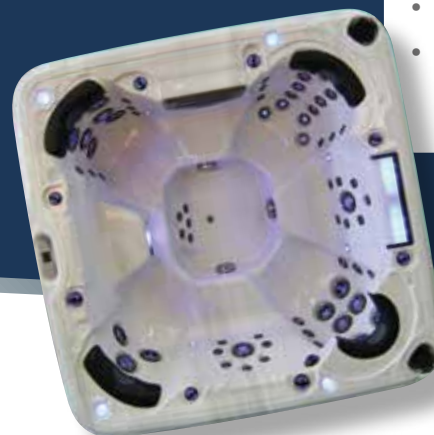

Features

- LED Controls
- 4 LED Underwater Lights
- LED Cascading Waterfall
- LED Cupholders
- 4 LED Cabinet Access Lights
- Bluetooth Music System
- 2 Inverted Speakers
- Subwoofer
- Deep Hot Seat
- Ozone
- Thermo-Pane Dual Insulation with RadiantGuard
- Deluxe Safety/Insulation Cover
- Chemical Starter Kit

Only
£8,995