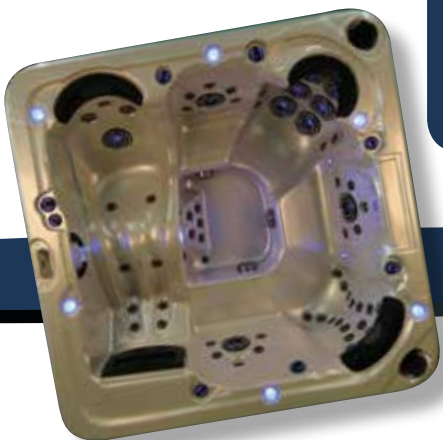

Only
£8,995

Omega *Aquadynamic*

New for 2016 this spa is large at over 2.3m square and over 1m deep. It offers increased bather space and features, turbo heated air boost, Bluetooth, multiple LED lighting and reverse hot seat. A large foot well and added storm jet adds to the appeal of the spa.