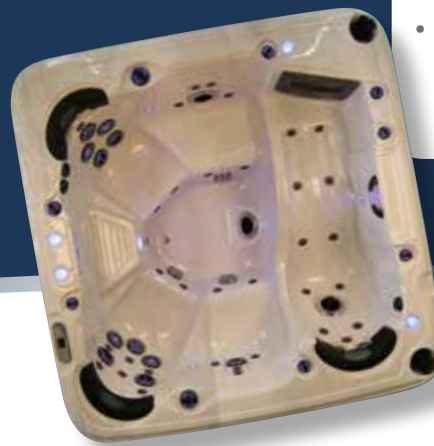

Features

- LED Controls
- 3 LED Underwater Lights
- LED Cascading Waterfall
- LED Handrail
- LED Jets
- 4 LED Cupholders
- LED Cabinet Lights
- Bluetooth™ Music System
- 2 Inverted Speakers
- Subwoofer
- Ozone
- Thermo-Pane Dual Insulation with RadiantGuard
- Deluxe Safety/Insulation Cover
- Chemical Starter Kit

Only
£9,995