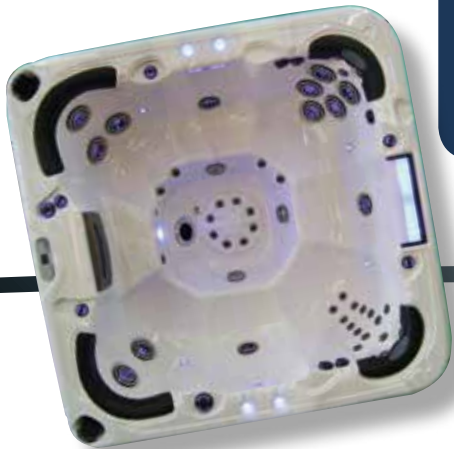

Aquadynamic

Zodiac *Aquadynamic*

New for 2016 and at over 2.3m square fully open seating layout, this is a big spa for 7 people. It has many of the same features as the Omega as well as 4 comfortable headrests. Bluetooth, LED lighting and specially configured foot well jets that add to the appeal of the spa.

Specifications

- 2337 x 2337 x 1016mm
- 2200 Litres Capacity
- 3kW Heater
- 1 x 2.5hp 2-Speed Pump 1.86kW
- 1 x 3hp Boost Pump 2.3kW
- 32 Amp Supply
- Turbo Air 900W heated
- 100sq ft Filtration
- Seats 7
- 44 Stainless Steel Jets

Features

- LED Controls
- 4 LED Underwater Lights
- LED Cascading Waterfall
- LED Handrail
- LED Jets
- 4 LED Cupholders
- LED Cabinet Lights
- Bluetooth Music System
- 2 Inverted Speakers
- Subwoofer
- Ozone
- Thermo-Pane Dual Insulation with RadiantGuard
- Deluxe Safety/Insulation Cover
- Chemical Starter Kit

Only
£9,995