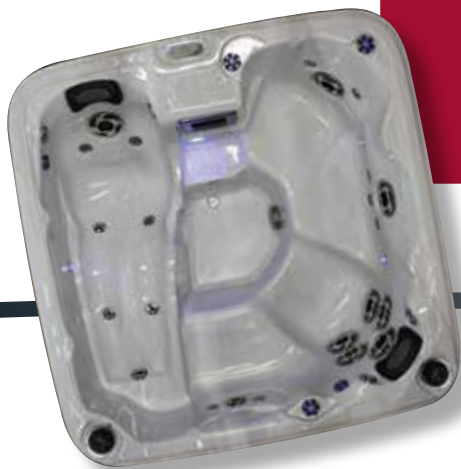

CL300 *Clasie*

A well-equipped spa offering bathing for 5 with subtle lighting and sound system, again in a convenient size for smaller spaces.

Specifications

- 1930 x 1930 x 880mm
- 1090 Litres Capacity
- 3kW Heater
- 1 x 2.5hp 2-Speed Pump 1.86kW
- 20 Amp Supply
- 75sq ft Filtration
- Seats 5 with Lounger
- 28 Stainless Steel Jets

Features

- LED Controls
- 3 LED Underwater Lights
- MP3/Aux Music System
- 2 Inverted Speakers
- Subwoofer
- Ozone
- Thermo-Pane Dual Insulation with RadiantGuard
- Deluxe Safety/Insulation Cover
- Chemical Starter Kit

Only
£5,995