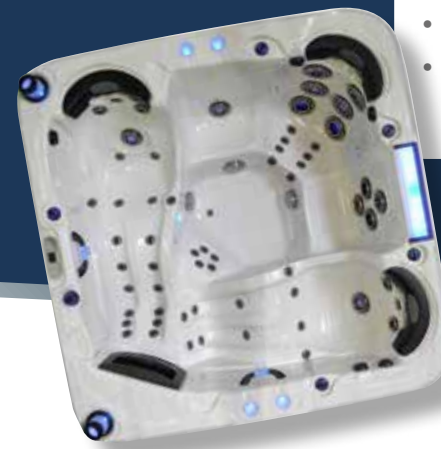

Features

- LED Controls
- 4 LED Underwater Lights
- LED Cascading Waterfall
- 2 LED Handrails
- LED Jets
- 4 LED Cupholders
- LED Cabinet Lights
- Bluetooth Music System
- 2 Pop-Up Speakers
- Subwoofer
- Ozone
- Thermo-Pane Dual Insulation with RadiantGuard
- Deluxe Safety/Insulation Cover
- Chemical Starter Kit

Only
£10,495