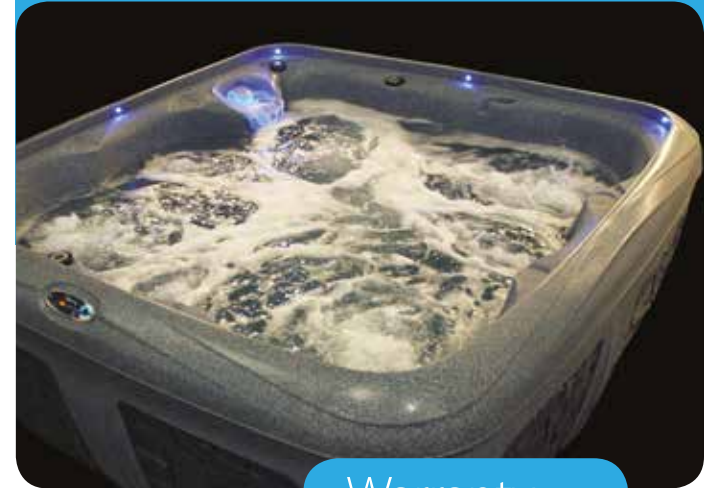

Ambience LED Lighting

To enhance your night time bathing session all Dream Maker™ Spas come fitted with exclusive LED Perimeter lighting and Waterfall as standard.