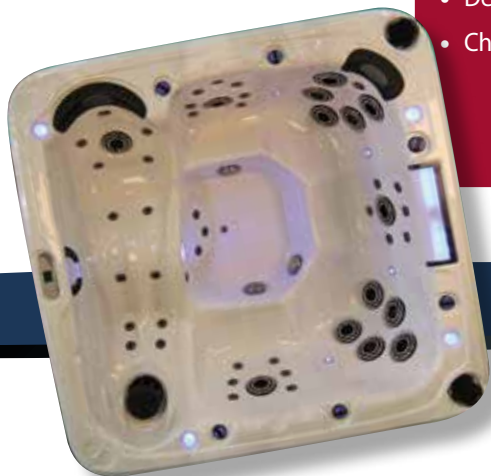

Classie

CL800 *Classie*

Has the same layout and comfortable lounger as the CL600 but is fitted with a host of many attractive extras including cascade water feature, Bluetooth music and stunning LED lighting.

Specifications

- 2210 x 2210 x 960mm
- 1600 Litres Capacity
- 3kW Heater
- 1 x 2.5hp 2-Speed Pump 1.86kW
- 1 x 3hp Boost Pump 2.3kW
- 23 Amp Supply
- 75sq ft Filtration
- Seats 6 with Lounger
- 50 Stainless Steel Jets

Features

- LED Controls
- 4 LED Underwater Lights
- LED Cascading Waterfall
- 4 LED Cupholders
- LED Handrail
- Bluetooth Music System
- 2 Inverted Speakers
- Subwoofer
- Ozone
- Thermo-Pane Dual Insulation with RadiantGuard
- Deluxe Safety/Insulation Cover
- Chemical Starter Kit

Only
£7,995