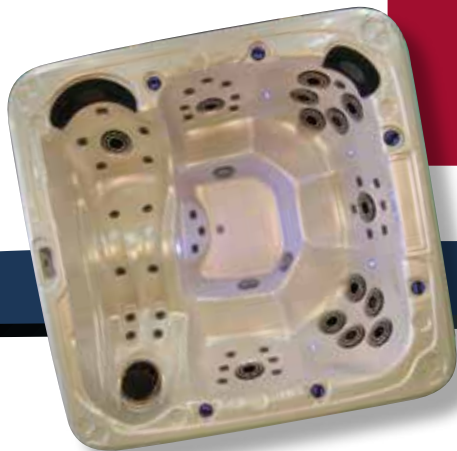

Features

- LED Controls
- 4 LED Underwater Lights
- LED Waterfall
- Ozone
- Thermo-Pane Dual Insulation with RadiantGuard
- Deluxe Safety/Insulation Cover
- Chemical Starter Kit

Only
£6,995

CL700 *Classic*