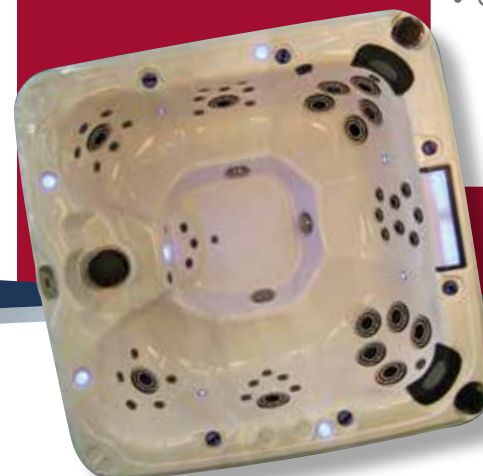

Only
£7,995

Made in 

Catalina Aquadynamic™ Range

When only the best will do!

Aquadynamic

The Catalina Aquadynamic™ spa range has evolved over 40 years of cutting edge spa development and production techniques. As with the Classic series every Catalina Aquadynamic™ spa is hand built and has 3 beautiful cabinet colour options. In addition they further include turbo hot air blower, Bluetooth™ sound systems as well as an extensive list of unique water fountains and LED lighting features all of which make this range stand out over its competitors. Our 'spa in spa' feature on the Navigator is both unique in design and bather experience.