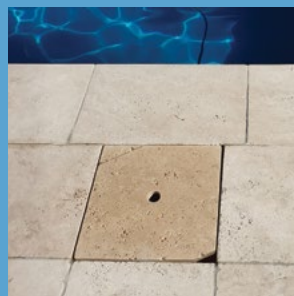

Traditional skimmer lid options have plenty of quality and safety concerns, which can cause severe headaches for homeowners and contractors alike. What's worse, is that many don't even meet relevant Pool Safety Standards!