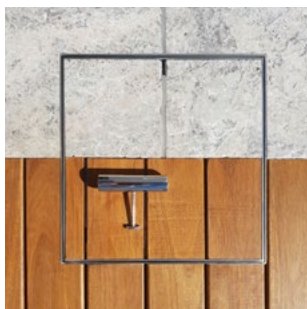

HIDE's innovative lids for skimmer boxes, access points and drain covers provide a sophisticated upmarket finish. Available in a comprehensive range of sizes and depths, to suit a wide range of applications.

Hidden Skimmer Lids

Good design is obvious.
Great design is invisible!

SKIMMER LIDS | ACCESS COVERS | CONCRETE COVERS | DRAIN COVERS

Attention to detail for a high-end finish!

SKIMMER LIDS

A new breed of hidden cover reinventing the landscape.

Hidden Skimmer Lids designed to beautify and protect your landscape

- Matches the surrounding landscape
- Pool safe compliant
- Eliminates stone/tile chipping & cracking
- Sold as a complete kit
- Replaces a traditional plastic lid