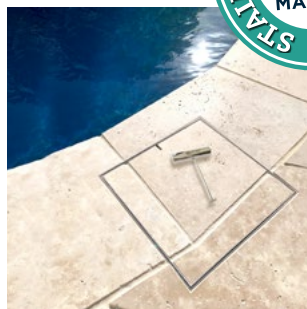

HIDE's innovative lids for skimmer boxes, access points and drain covers provide a sophisticated upmarket finish. Available in a comprehensive range of sizes and depths, to suit a wide range of applications.

Hidden Skimmer Lids

Good design is obvious.
Great design is invisible!

SKIMMER LIDS | ACCESS COVERS | CONCRETE COVERS | DRAIN COVERS

Attention to detail for a high-end finish!

SKIMMER LIDS

A new breed of hidden cover reinventing the landscape.

A HIDE Drain cover will result in a visually appealing and discreet service cover.

These covers are suited to capture surface water which flows from outdoor patio areas and provide long term durability with improved visual appeal.

Key is heavy-duty, welded and constructed from marine grade stainless steel.

Contractor keys are readily available for pool service technicians.

LEARN MORE
SAFE OPERATION

INSTALLATION

Install HIDE lids in new landscapes or when refurbishing.