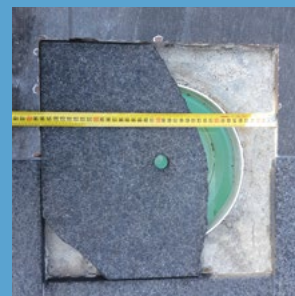

Traditional skimmer lid options have plenty of quality and safety concerns, which can cause severe headaches for homeowners and contractors alike. What's worse, is that many don't even meet relevant Pool Safety Standards!