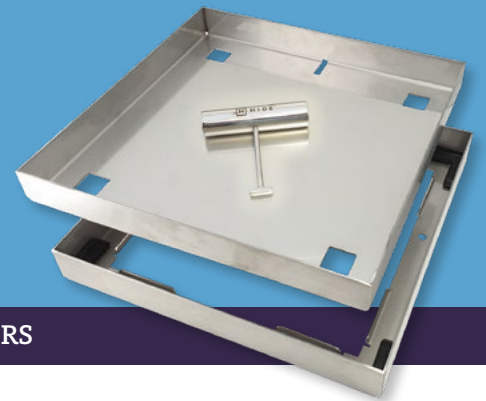

Hidden Skimmer Lids

Good design is obvious.
Great design is invisible!

SKIMMER LIDS | ACCESS COVERS | CONCRETE COVERS | DRAIN COVERS

Attention to detail for a high-end finish!