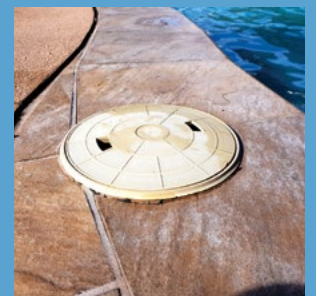

Traditional skimmer lid options have plenty of quality and safety concerns, which can cause severe headaches for homeowners and contractors alike. What's worse, is that many don't even meet relevant Pool Safety Standards!