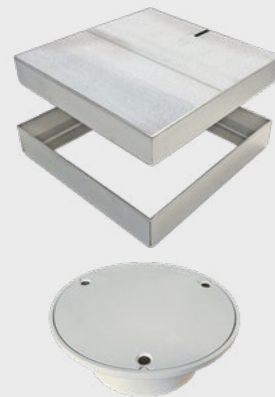

A COVER FOR ALL OCCASIONS

HIDE Access Covers are the perfect choice when concealing service points in outdoor areas, as they blend seamlessly into your selected surface.

HIDE Access Covers are available in a wide range of sizes and depths.

Access covers conceal entry to all service points:

- IO & Bolted trap screw (BTS)
- Water table pipe
- Water and balance tanks
- Taps and irrigation
- Valves and meters
- Electrical junction box

Discuss HIDE installation at the early stages of your new landscape design.

Specify HIDE for install in pedestrian areas only.