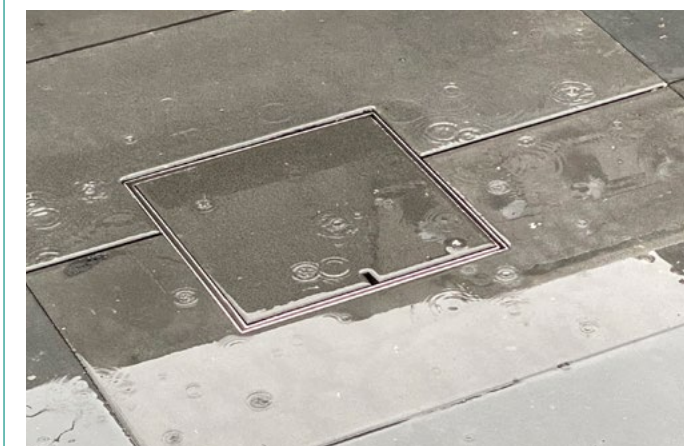

STUNNING RESULTS