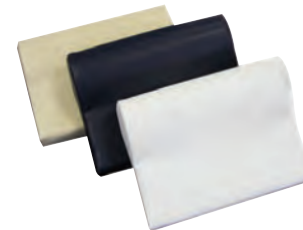

P Shaped Bolster