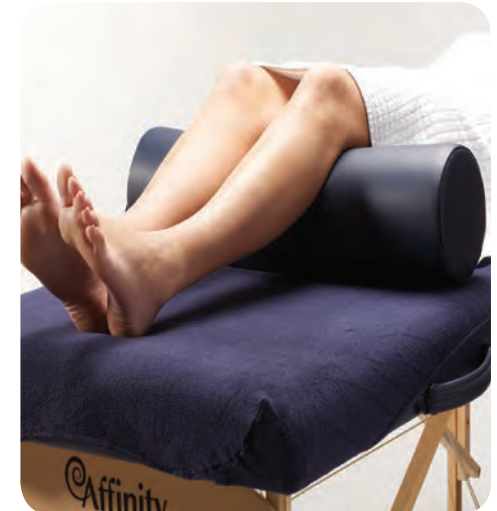

Affinity Body Bolster

The ultimate positioning aid

Ideal for use with the Affinity couches. These body bolsters are the ideal accessory to make your clients feel comfortable whilst being treated.

Included is a face cradle, split leg bolster, 2 torso cushions and a carry case.

What our customers say

“ We treat a lot of pregnant ladies and find that they benefit from the added comfort and security provided by the Affinity Body Bolster. ”

Soft Contour Bolster

Micro fibre filled bolster measuring 66cm x 20cm (26" x 7.9").

Half Neck Bolster

Foam filled bolster measuring 33cm x 15cm x 7cm (13" x 5.9" x 2.75").

Half Round Jumbo Bolster

Foam filled bolster measuring 62cm x 15cm x 7cm (24.4" x 5.9" x 2.75").

Side Arm Extenders

The Affinity side arm extenders are suitable for use on all couches. Adds an extra 9" width to the couch.

P Shaped Bolster

Foam filled bolster 36cm x 29.5cm x 7cm (14.2" x 11.6" x 2.75").