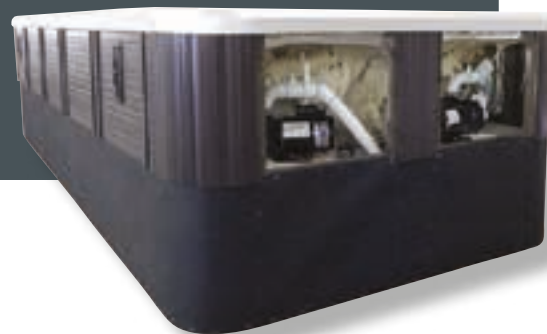

Every Catalina Swimspa is hand built to the highest of standards using only the finest materials and components. To enhance the clients purchasing experience and long term satisfaction we offer an unparalleled list of options and upgrades to allow the purchaser to 'design their own' bespoke model.