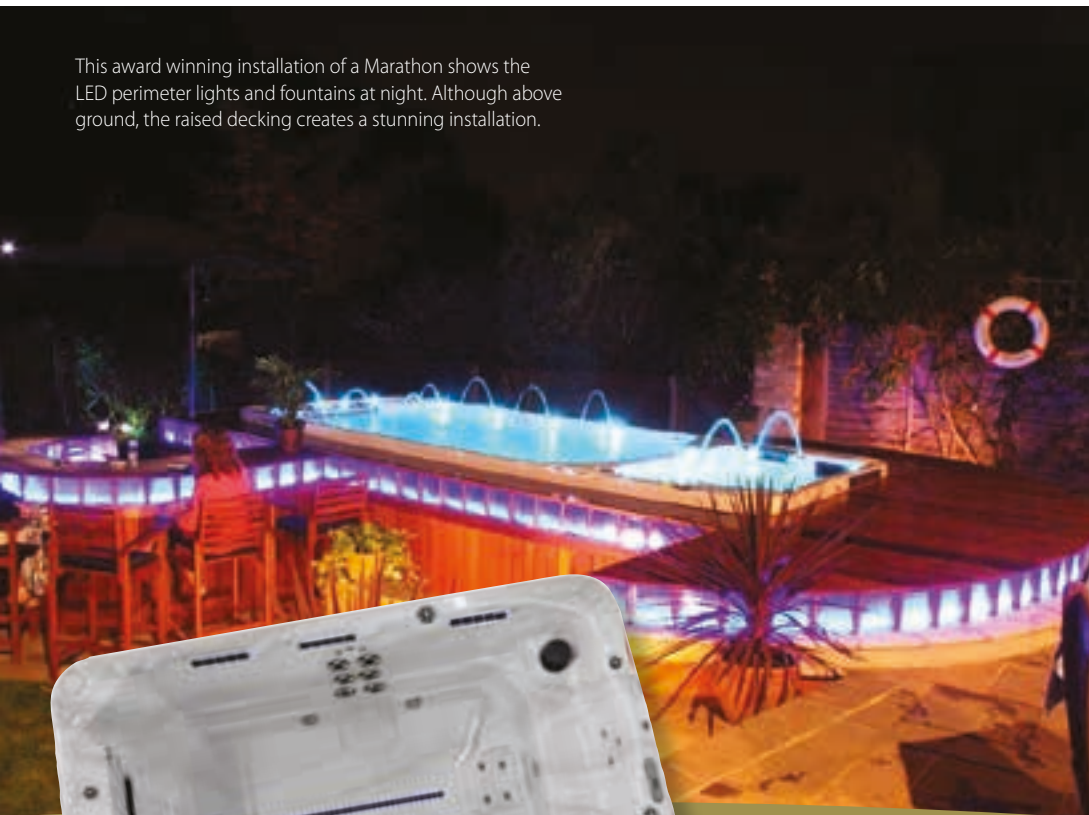

Orinoco Pool

The Orinoco is a no nonsense fitness pool designed with exercise in mind. This fitness pool with stand up massage station and exercise/rowing kit is ideal for serious swimmers or those that already have, or would like, separate pool and spa.

This award winning installation of a Marathon shows the LED perimeter lights and fountains at night. Although above ground, the raised decking creates a stunning installation.

Orinoco *Aquadynamic*

- 1 x 2.5hp (1.9kW) 2 Speed Pump
- 3 x 3hp (2.2kW) Boost Pumps
- 3kW Heater
- 3 River Swim Jets
- Auxiliary Control Panel
- From 48 Amp Supply
- Ozone
- 100sq ft Filtration

Optional Upgrades

- 2 x 460mm LED Cascade Waterfalls
- Heated Blower in Standing Area
- Pro Swim
- Bluetooth™ Audio with Speakers and Subwoofer
- Balboa™ Wi-Fi Upgrade
- Auxiliary Heater Controller (installed)
- Titanium LPHW Heat Exchanger, inc AHC (installed)
- 3kW Slave Heater

Standard Features

- 3835 x 2280 x 1300mm
- 16 Hydrotherapy Jets
- Stand Up Massage Position
- LED Underwater Light
- 6 LED Crystal Water Features
- 8 LED Underwater Side lights
- LED Illuminated Controls
- Exercise Equipment
- Tiled Waterline
- Tiled Swim Lane
- Thermo-Pane Insulation with Radiant Guard
- 2 Piece Deluxe Safety/Insulation Cover
- Chemical Starter Kit
- Water Capacity - 5800 ltrs
- Weight from 1280 kg

Made in