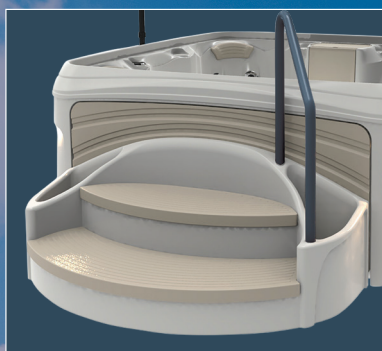

Specifications & features:

Category		Cabana 2500 1 Pump Option	Cabana 3500 2-Pump Option
DESIGN & COMFORT	SEATING	4	4
	DIMENSIONS	203 x 203 x 86cm	203 x 203 x 86cm
	LOUNGE	✓	✓
STYLE	PILLOWS	3	3
	CABINET / COLOURS	5	5
	CABINET DESIGNS	1	1
CONSTRUCTION	DELUXE SYNCRYLIC COLOURS	3	3
	DRY WEIGHT	190 kg	190 kg
	WATER CAPACITY	1190 ltrs	1190 ltrs
AMBIANCE & ENTERTAINMENT	UNI-BODY	✓	✓
	FOAM BARRIER	✓	✓
	LED MAIN LIGHT	✓	✓
HYDROTHERAPY	LED WATERFALL	✓	✓
	LED INTERIOR PERIMETER	✓	✓
	LED EXTERIOR	✓	✓
	BLUETOOTH / MP3	Optional	Optional
	COVER LIFTER	✓	✓
	HANDRAIL	✓	✓
	COOLER	✓	✓
	TABLE	✓	✓
	PLANTER STEP	✓	✓
	UMBRELLA	✓	✓
PERFORMANCE	JETS	25	35
WATER CARE	JET PUMPS / HP	2.5 HP 2 spd	2.5 HP 2 spd 2HP
	FILTRATION	30'	30'
CONVENIENCE & TECHNOLOGY	OZONE	✓	✓
	DIGITAL CONTROL	✓	✓
WARRANTY	HEATER	3kW	3kW
	ELECTRICAL	220V 20A	220V 25A
	SHELL / EQUIP / ACCESSORIES	5yrs / 2yrs / 1yr	5yrs / 2yrs / 1yr

Our Digital Control Systems make operating your spa temperature, jet speed and lighting easy.