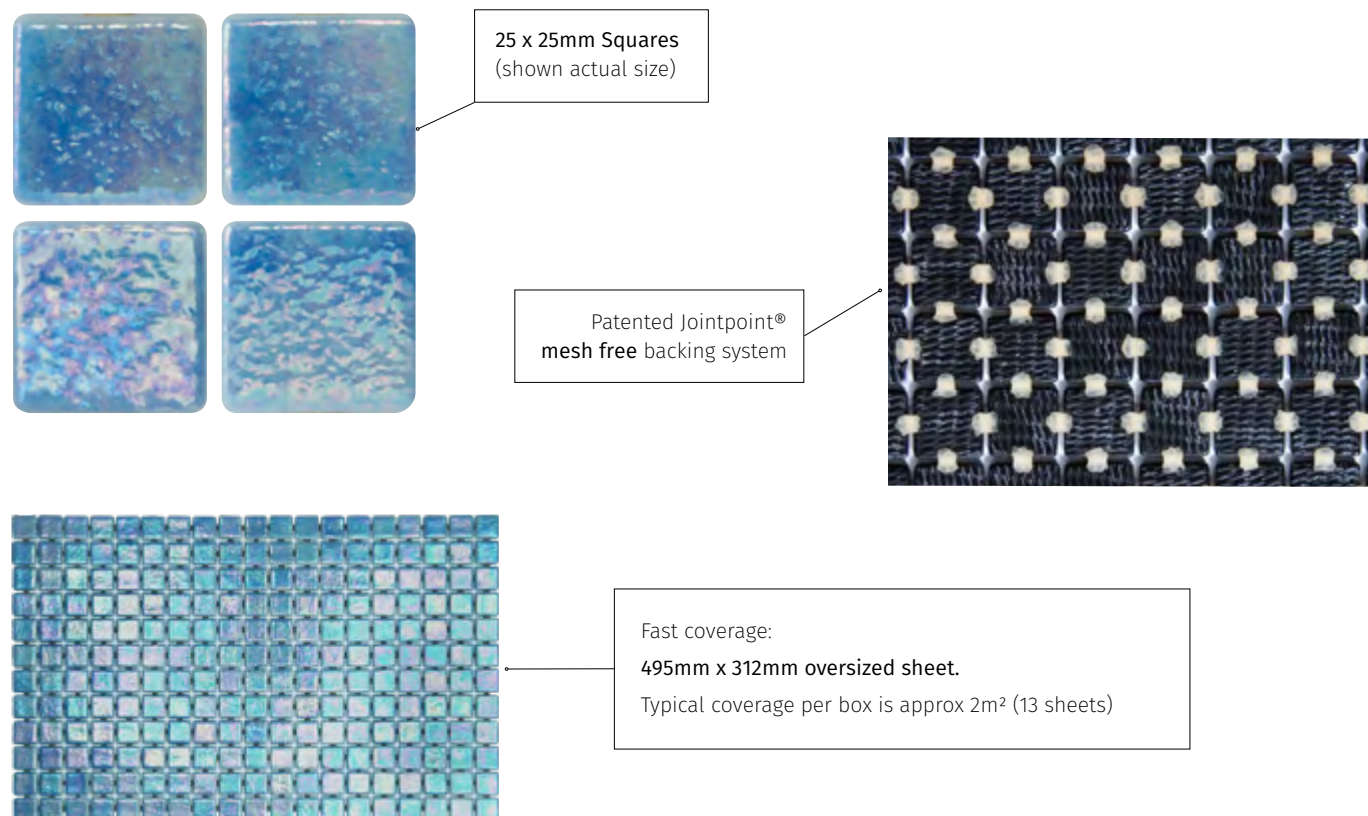

Why choose mosaics from Designworks Tiles?

Jointpoint® mosaics are exclusive to us and provide the following advantages;

No mesh to fail. The patented 'no mesh backing' Jointpoint® system offers up to 95% of the surface area available for adhesive application – resulting in a stronger bond and superior grip

TCNA ANSI A137.2-2012 approved. Thermal Shock Resistance of Glass Tile

European Quality. Designed and manufactured in Europe to the highest standards

Personalised Print. Bespoke digital printing is available for unique creations

100% Recycled Glass. 'ISO 14021 Product Environmental Certified' recycled glass. We just add the colours and the jointing system

Foot Friendly. With a gentle pillowed edge and our non-abrasive Safe Step® slip resistant options available, comfort is key! The soft edges also allow the mosaic sheets to easily follow curves

Perfectly Co-ordinated. We offer matching internal and external pieces for corners and step edges

Waterline Ready. Beautiful and easy to clean, our mosaics are a practical option

25% Faster to Install. Easy to handle, manipulate and cut; our mosaic sheets cover fast due to a 495mm x 312mm oversized format.

Waterline Ready. Beautiful and easy to clean, our mosaics are a practical option

Stable in all conditions. Jointpoint® does not expand or contract like mesh or paper backed systems