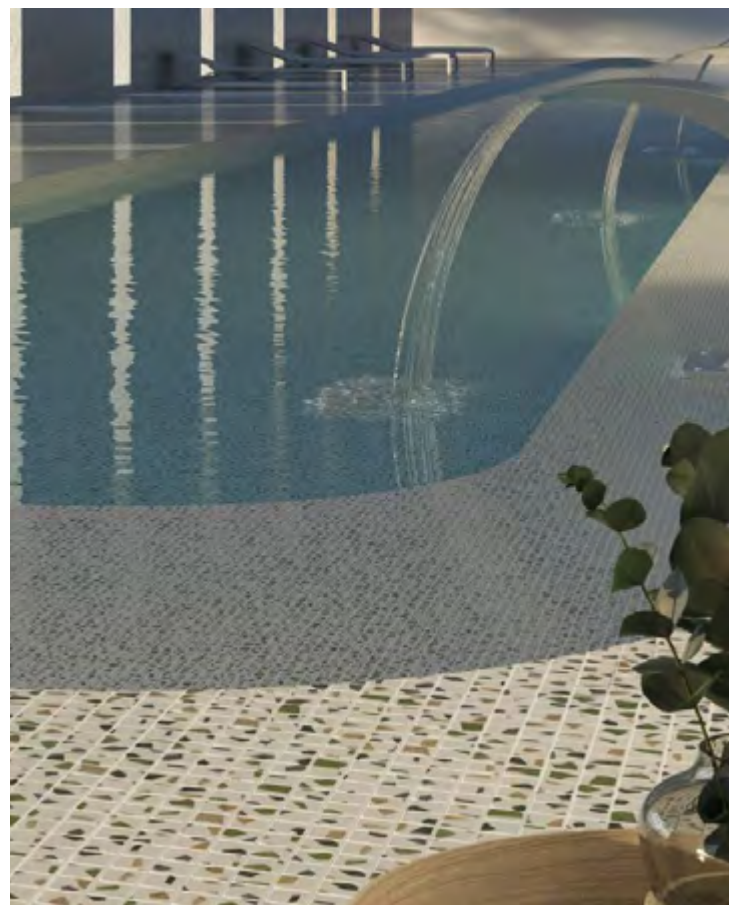

◀ The page opposite shows Balinese (top), Greenery (bottom left), Teal (bottom right)

Terrazzo - Greenery

Introducing our stunning Terrazzo Pool Mosaic collection. Available in 25mm and 50mm sizes, these 8 unique designs bring elegance and durability to any swimming pool. Transform your pool and spa area with the timeless beauty and vibrant patterns of our terrazzo-style mosaics. Dive into luxury today!

25mm mosaics in a 495mm x 312mm sheet
Also available as a 50mm mosaic

Corners and Coves
are available in selected colours.
See page 50 for details

Other options in this finish: