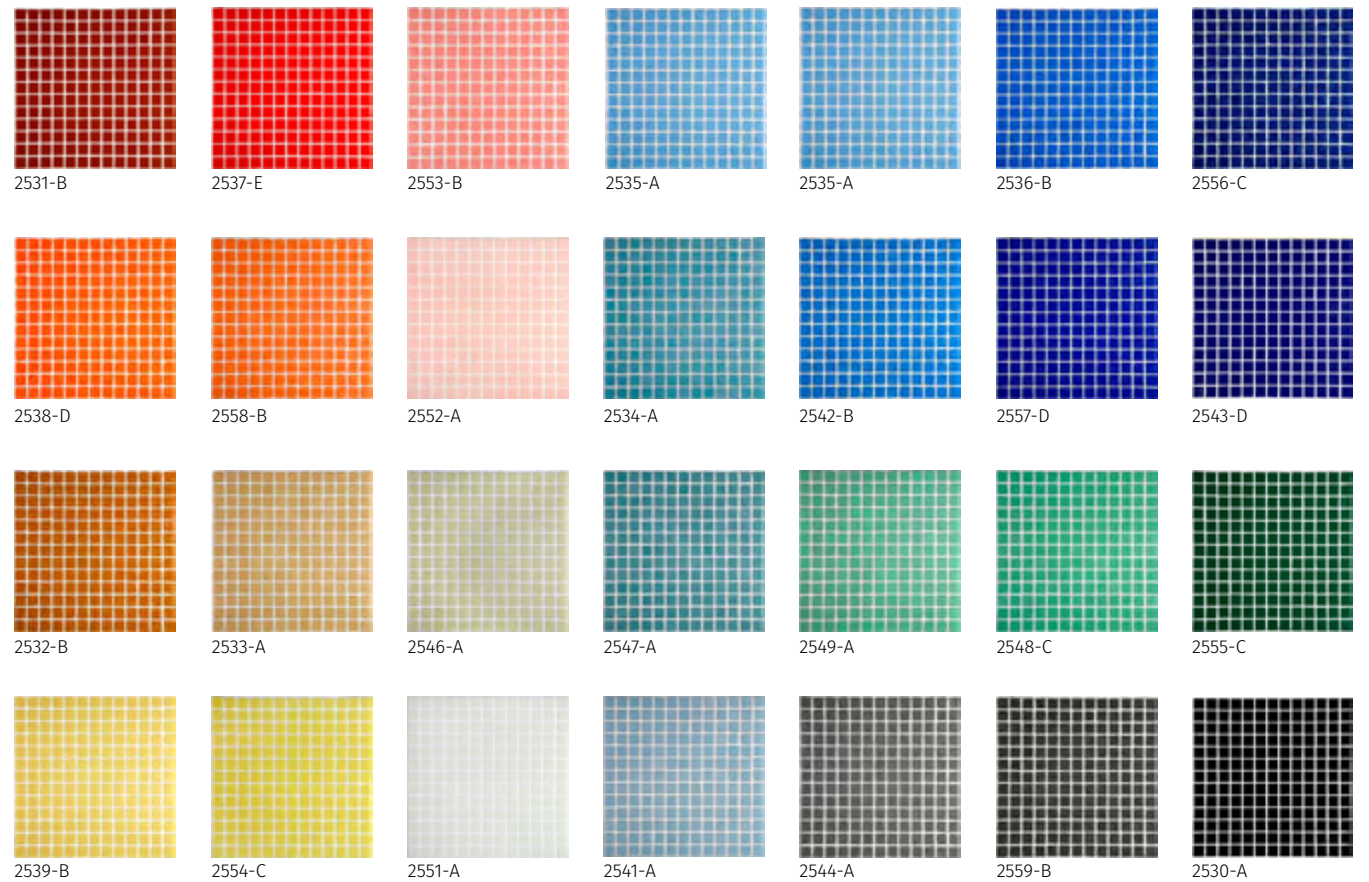

Lisa - 2545

A paint palette for your pool - from frosty white, and sunshine yellow through rich volcanic orange to the inkiest blue and black.

25mm mosaics in a 495mm x 312mm sheet

Other options in this finish: