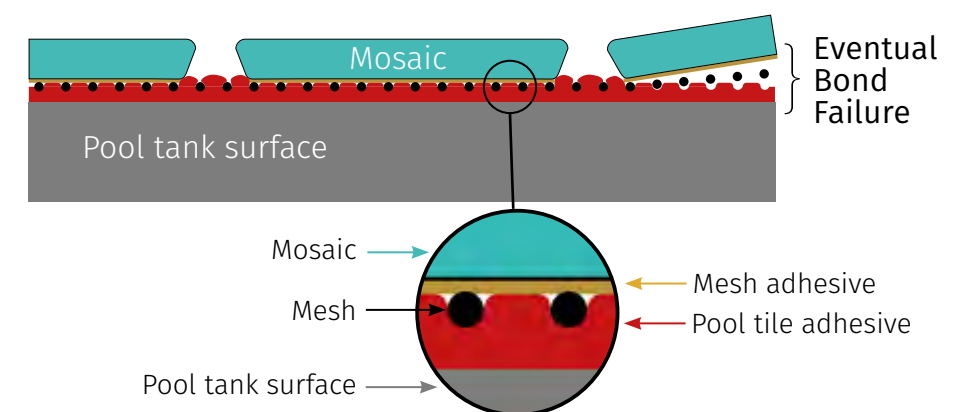

Waterline Ready. Beautiful and easy to clean, our mosaics are a practical option

25% Faster to Install. Easy to handle, manipulate and cut; our mosaic sheets cover fast due to a 495mm x 312mm oversized format.

Waterline Ready. Beautiful and easy to clean, our mosaics are a practical option

Stable in all conditions. Jointpoint® does not expand or contract like mesh or paper backed systems

different by design

Ultimate Pool Mosaics

With up to 95% of the mosaic sheet's 'grip surface' available, there's nothing to come between the tiles and the tile adhesive. Better contact and less complexity = greater adhesion.

Typical mesh-backed mosaics

Mesh and mesh-adhesives act as a barrier to proper bonding between the mosaics and the pool tank surface. Air pockets trapped around the mesh weaken grip and can allow water ingress.

Our in-stock ranges offer the reassurance of guaranteed availability, ensuring your design vision stays firmly on schedule. Every product is ready to ship, allowing you to plan with clarity. Premium quality, dependable supply.