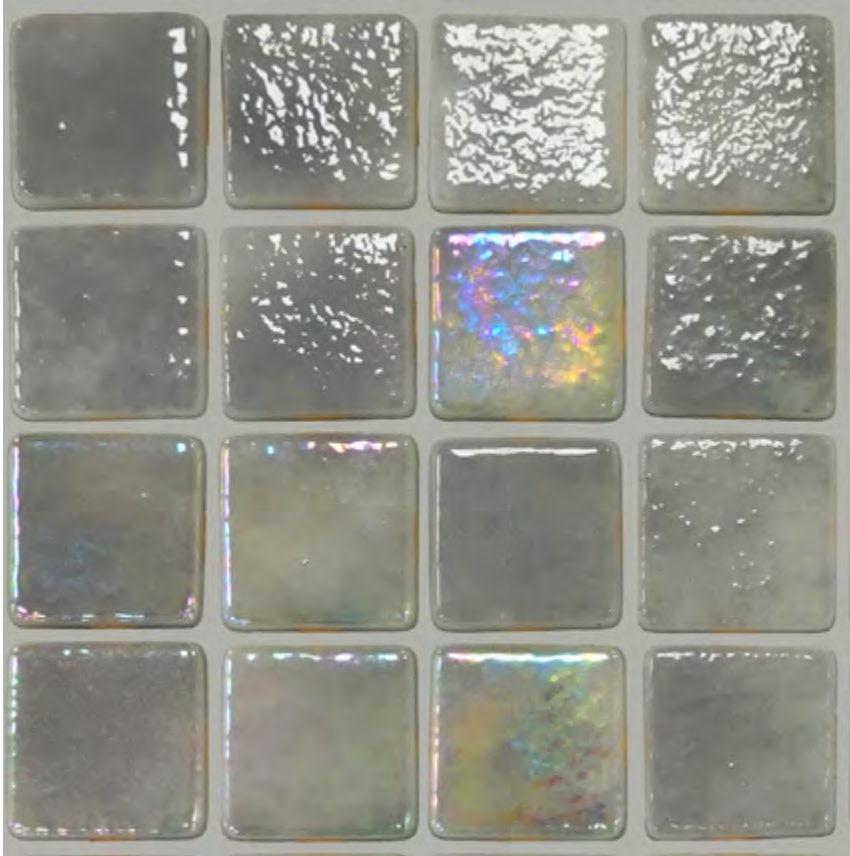

Shimmer - Grey

These unique custom blends offer the best of both worlds, by mixing the high end glamour of our irridescent mosaics with the softer tones of the Niebla range for beautiful results and excellent value.

Image enlarged to show details, actual size: 25mm mosaics in a 495mm x 312mm sheet

Grey
IM-0025930