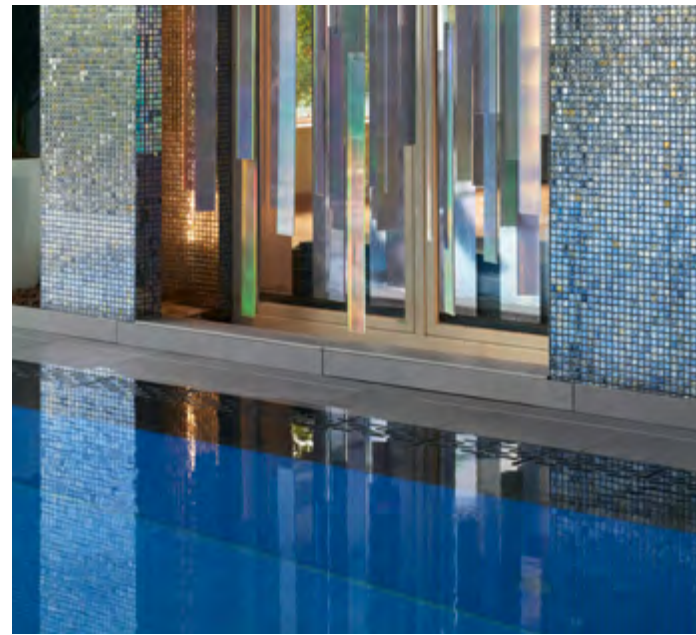

Zafiro
SM-ZAFRMOS

Ebano
SM-EBANMOS

◀ The page opposite shows Ocean in various settings and from varying angles

Ocean
SM-OCENMOS

Iris - Ocean

Choose Iris for dazzling iridescence and stunning colours.

Slip Resistant 'Safe Step' options are available in the following colours:
Azur / Cuarzo / Jade / Ocean / Perla / Zafiro