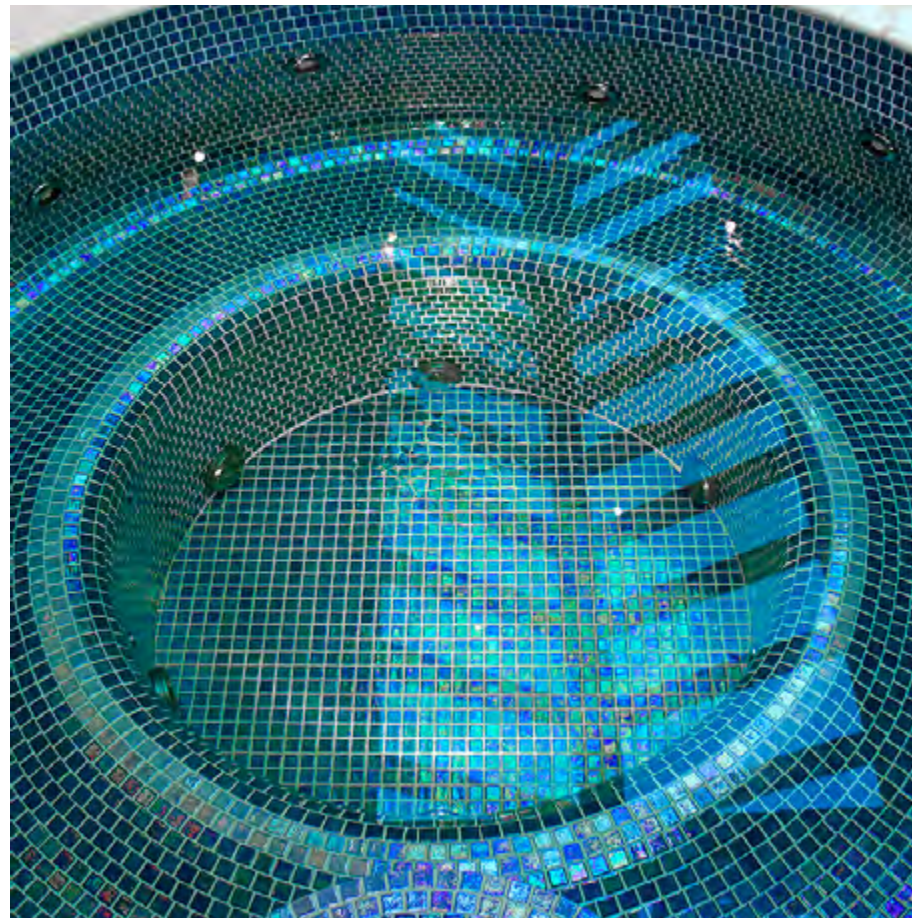

Sky
SM-SKYMIXMOS

Ocean
SM-OCENMOS

Oasis
SM-OASMIXMOS

Zafiro
SM-ZAFRMOS

◀ The page opposite shows Jade in various settings and from varying angles

Iris - Jade

Choose Iris for dazzling iridescence and stunning colours.

Slip Resistant 'Safe Step' options are available in the following colours:
Azur / Cuarzo / Jade / Ocean / Perla / Zafiro

25mm mosaics in a 495mm x 312mm sheet

Jade
SM-JADEMOS

Other options in this finish: