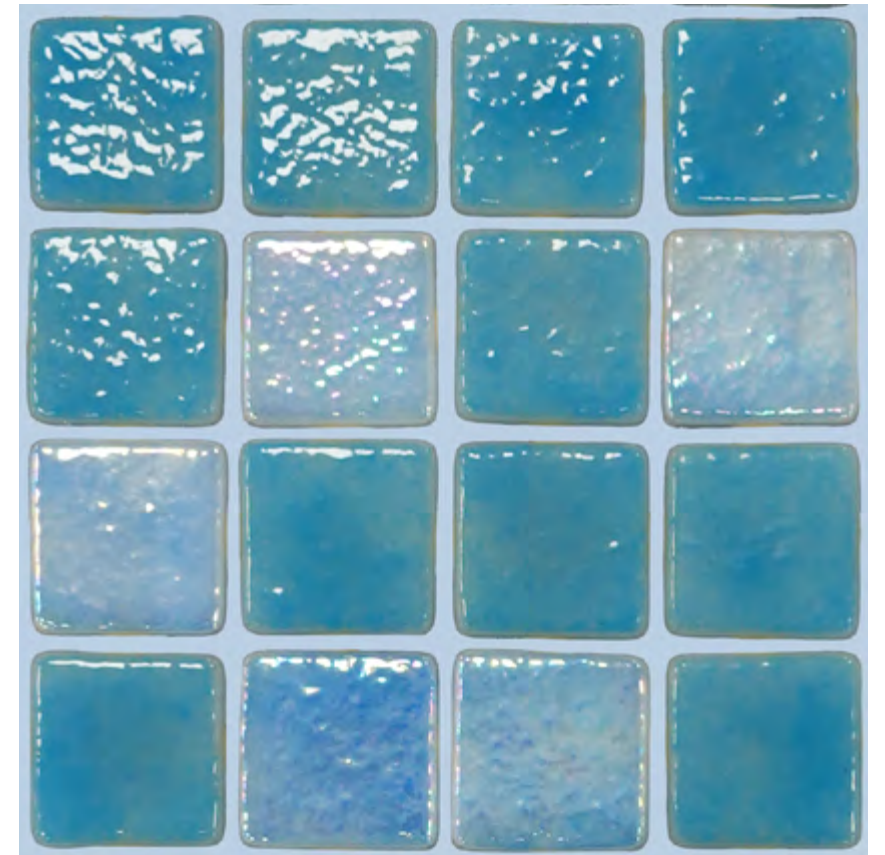

Shimmer - Pale Blue

These unique custom blends offer the best of both worlds, by mixing the high end glamour of our iridescent mosaics with the softer tones of the Niebla range for beautiful results and excellent value.

Image enlarged to show details, actual size: 25mm mosaics in a 495mm x 312mm sheet

Pale Blue
IM-0025628