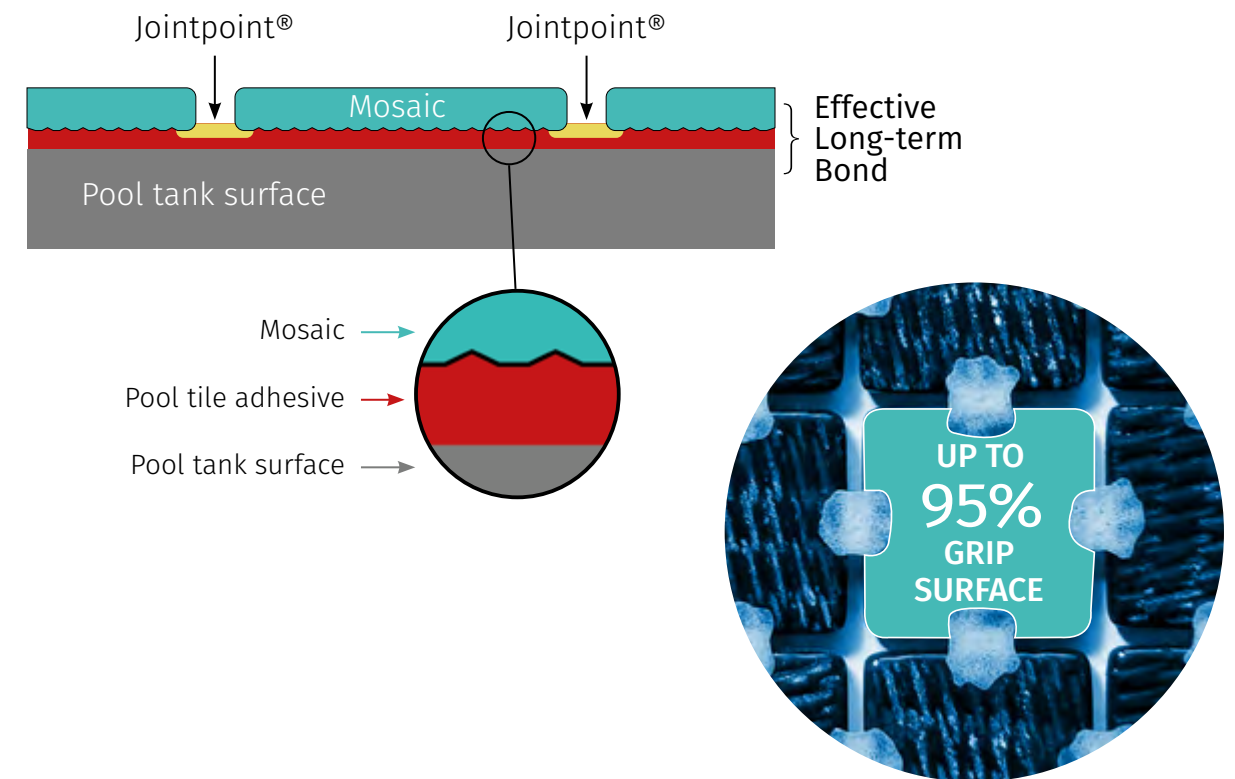

Waterline Ready. Beautiful and easy to clean, our mosaics are a practical option

25% Faster to Install. Easy to handle, manipulate and cut; our mosaic sheets cover fast due to a 495mm x 312mm oversized format.

Waterline Ready. Beautiful and easy to clean, our mosaics are a practical option

Stable in all conditions. Jointpoint® does not expand or contract like mesh or paper backed systems

different by design

Ultimate Pool Mosaics

With up to 95% of the mosaic sheet's 'grip surface' available, there's nothing to come between the tiles and the tile adhesive. Better contact and less complexity = greater adhesion.

Typical mesh-backed mosaics

Mesh and mesh-adhesives act as a barrier to proper bonding between the mosaics and the pool tank surface. Air pockets trapped around the mesh weaken grip and can allow water ingress.

Our in-stock ranges offer the reassurance of guaranteed availability, ensuring your design vision stays firmly on schedule. Every product is ready to ship, allowing you to plan with clarity. Premium quality, dependable supply.