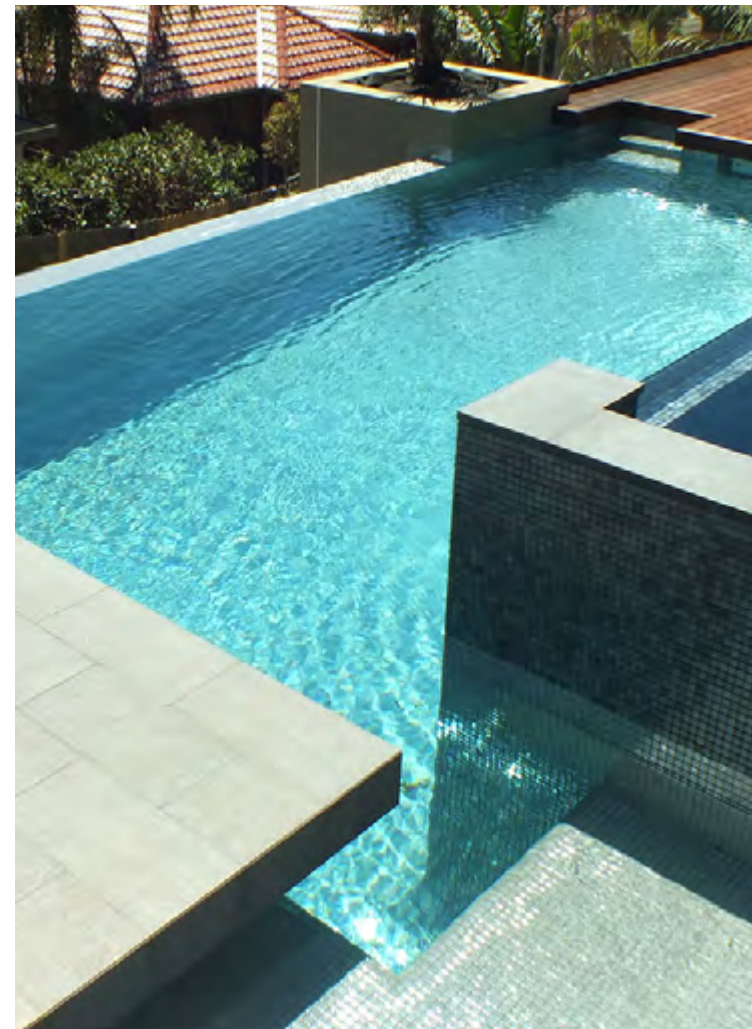

◀ The page opposite shows Inox in various settings and from varying angles