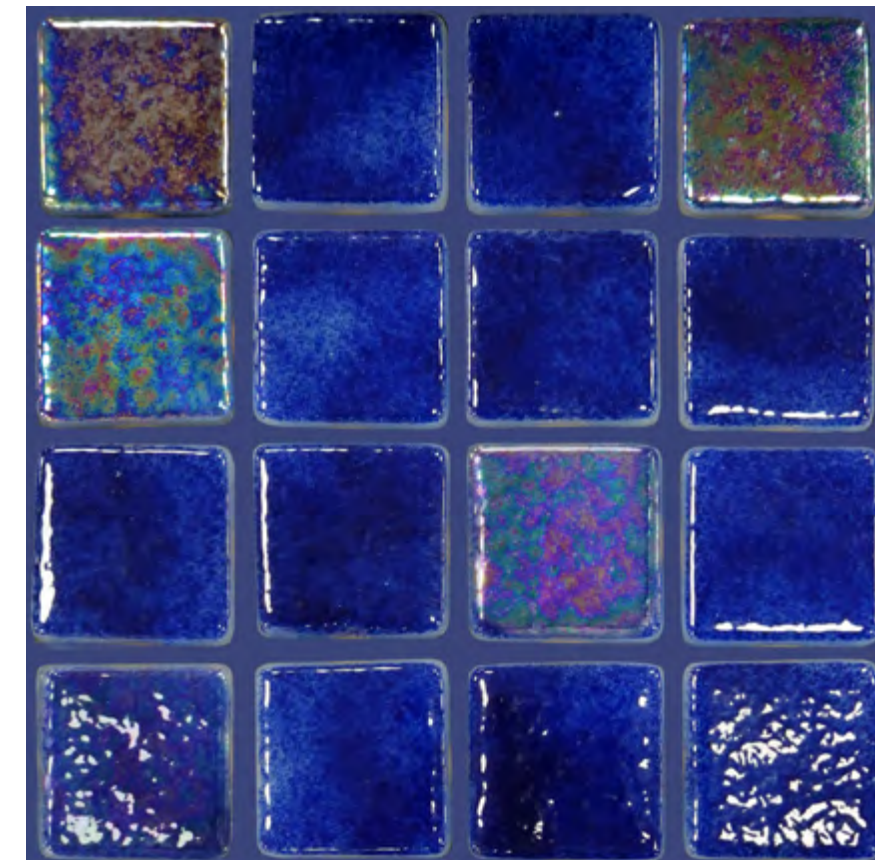

Shimmer - Dark Blue

These unique custom blends offer the best of both worlds, by mixing the high end glamour of our irridescent mosaics with the softer tones of the Niebla range for beautiful results and excellent value.

Image enlarged to show details, actual size: 25mm mosaics in a 495mm x 312mm sheet

Dark Blue
IM-0025651