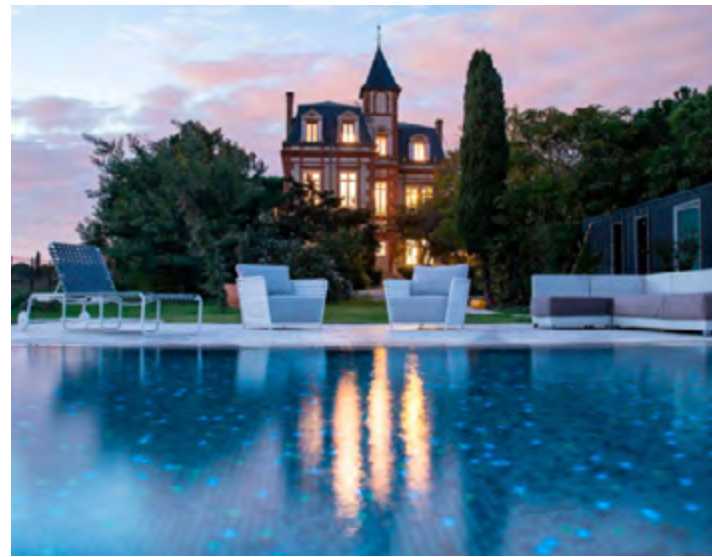

Variable
POA

Fosfo

Glow in the dark mosaics, charged with natural or artificial light. Available in random patterns or full-on light show effect.

25mm mosaics in a 495mm x 312mm sheet

AFTERDARK

IN DAYLIGHT

Corner + Cove available, see page 46