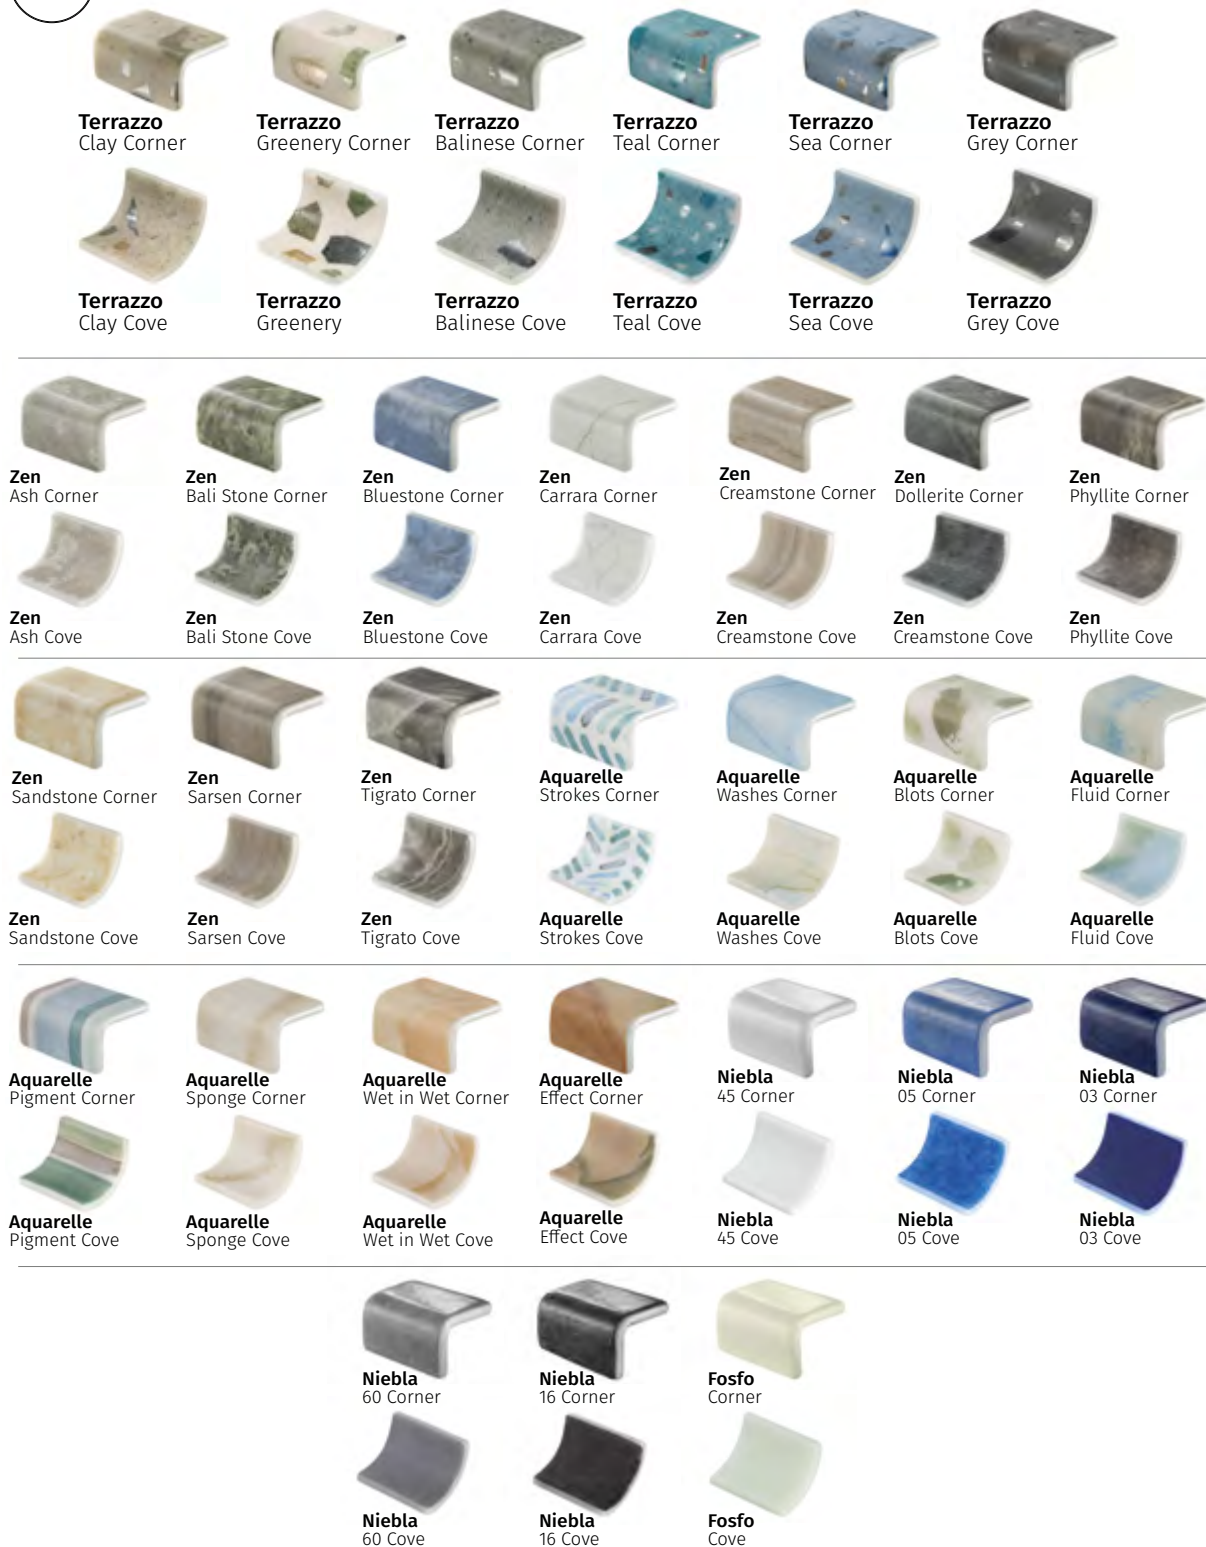

Corners & Coves

Featuring the same 'Safestep' slip-resistant finish as their matching mosaics, our range of Corners and Coves delivers a seamless finish for your pool.

Corners provide safe, smooth, foot-friendly edges and Coves create elegant, hygienic, internal corners. You can also use a contrasting tone to mark step edges for safety and for adding a design flourish.

NEW