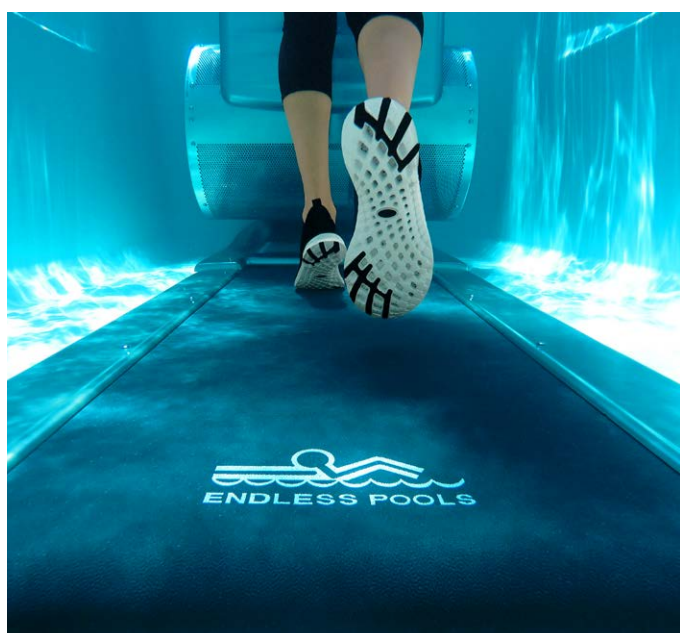

For one-of-a-kind, low-impact exercise that is easy on your joints and muscles, try our optional underwater treadmill. The experience is like no other! Whether you are staying in shape or rehabbing an injury, our fully submerged hydraulic treadmill can be added to our E-series swim spas for a fun and effective way to run, walk and exercise in water.

**PREMIUM
E-SERIES**

**POPULAR
X-SERIES**

**VALUE-PACKED
R-SERIES**

E-Series

With Hydrodrive Technology

ELEVATE YOUR EXPECTATIONS.

Endless™ Pools E-Series Swim Spas are the right choice for anyone who is serious about wellness. Swimmers, athletes, weekend warriors, and active families can challenge themselves with the Hydrodrive™ current system and underwater treadmill (optional), or relax and enjoy the warm water and hydrotherapy in any of the E-Series Swim Spas.

X-Series

With SwimCross Technology

UNBELIEVABLE PERFORMANCE. INCREDIBLE VALUE.

The X-Series is a perfect choice for exercise, recreational swimming, and quality family time. Adjust the SwimCross® jetted current to enjoy an invigorating swim or low-impact resistance workout, at your pace! Four jets provide lift and resistance, without the introduction of air, to provide an ideal jetted current experience.

R-Series

With RecSport® Technology

VERSATILE, AFFORDABLE FAMILY FUN.

This compact, all-in-one swim spa features a jetted current ideal for recreation and exercise. For those who want the quality of Endless™ Pools at an affordable price, each model's layout is thoughtfully designed for family use, providing ample seating and space for maximum fun! Make the smart choice with R-Series — where value meets quality.