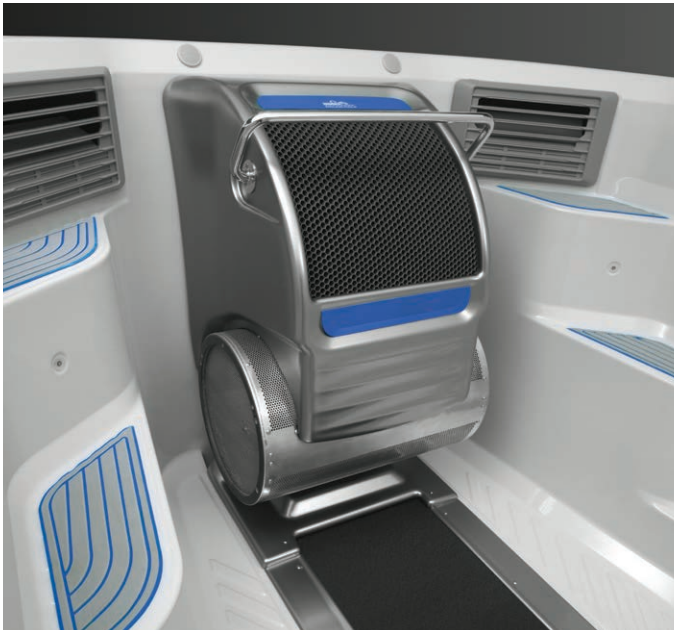

Explore Three Distinct Swim Spa Collections

TECHNOLOGY AND OPTIONS TO FIT YOUR LIFESTYLE.

With an Endless™ Pools Swim Spa, you can enjoy swimming, water-based workouts, hydromassage, and family fun, all in one beautifully designed package. With nine models to choose from, there is one that is the perfect match for you. Our premium E-Series, with its wide, smooth, Hydrodrive™ current system is a swimmer's dream come true. The popular X-Series provides fitness and fun for active families. And, R-Series with family ready functionality make it possible to have Endless Pools quality at an affordable price.

**PREMIUM
E-SERIES**

**POPULAR
X-SERIES**

**VALUE-PACKED
R-SERIES**

E-Series

With Hydrodrive Technology

ELEVATE YOUR EXPECTATIONS.

Endless™ Pools E-Series Swim Spas are the right choice for anyone who is serious about wellness. Swimmers, athletes, weekend warriors, and active families can challenge themselves with the Hydrodrive™ current system and underwater treadmill (optional), or relax and enjoy the warm water and hydrotherapy in any of the E-Series Swim Spas.

X-Series

With SwimCross Technology

UNBELIEVABLE PERFORMANCE. INCREDIBLE VALUE.

The X-Series is a perfect choice for exercise, recreational swimming, and quality family time. Adjust the SwimCross® jetted current to enjoy an invigorating swim or low-impact resistance workout, at your pace! Four jets provide lift and resistance, without the introduction of air, to provide an ideal jetted current experience.

R-Series

With RecSport® Technology

VERSATILE, AFFORDABLE FAMILY FUN.

This compact, all-in-one swim spa features a jetted current ideal for recreation and exercise. For those who want the quality of Endless™ Pools at an affordable price, each model's layout is thoughtfully designed for family use, providing ample seating and space for maximum fun! Make the smart choice with R-Series — where value meets quality.