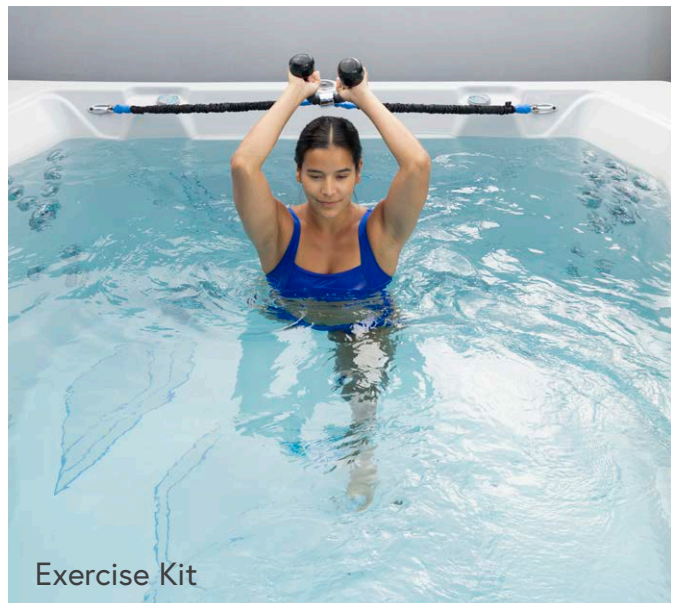

FITNESS ACCESSORIES

Underwater Mirror

Endless™ Pools Fit@Home™ App

Aquabike

Resistance Bands

Exercise Kit

LIFESTYLE ACCESSORIES

Surface Kits

LED Exterior Lighting (X- and R-Series)

WeatherPro™ Cover with
CoverCradle™ Lifter System

Wireless Sound System

4-Tier Step

MAKE IT YOUR OWN!

Elevate your experience with options to power up your workout, perfect your swim technique, provide safety and security, or just have fun and relax.