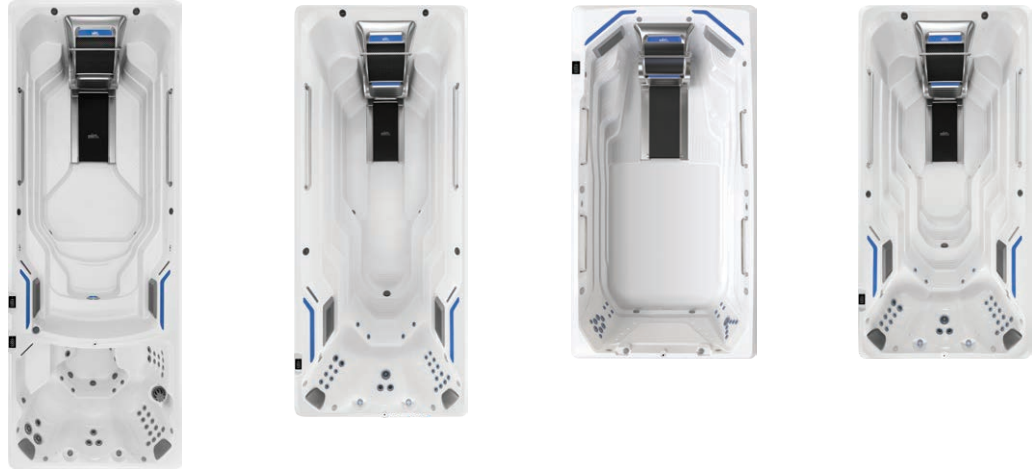

Models

E-Series

Model	E2000	E700	E550	E500
Length x Width x Height	610 x 226 x 147 cm	518 x 226 x 147 cm	457 x 239 x 147 cm	457 x 226 x 147 cm
Weight Dry	1,915 kg (w/Tread) | 1,860 kg	1,430 kg (w/Tread) | 1,375 kg	1,680 kg (w/Tread) | 1,625 kg	1,375 kg (w/Tread) | 1,320 kg
Weight Filled*	11,590 kg (w/Tread) | 11,705 kg	10,160 kg (w/Tread) | 10,290 kg	11,390 kg (w/Tread) | 11,450 kg	8,725 kg (w/Tread) | 8,800 kg
Water Capacity	8,900 l (w/Tread) | 9,065 l	7,950 l (w/Tread) | 8,140 l	8,935 l (w/Tread) | 9,050 l	6,570 l (w/Tread) | 6,705 l
Current	Hydrodrive™ Technology	Hydrodrive Technology	Hydrodrive Technology	Hydrodrive Technology
Hydraulic Power Unit	5 hp Hydraulic Power Unit	5 hp Hydraulic Power Unit	5 hp Hydraulic Power Unit	5 hp Hydraulic Power Unit
Electrical Requirements	230V/24 + 32amp, 50 Hz (w/Tread) | 230V/2 x 24amp, 50 Hz	230V/24 + 32amp, 50 Hz (w/Tread) | 230V/2 x 24amp, 50 Hz	230V/24 + 32amp, 50 Hz (w/Tread) | 230V/2 x 24amp, 50 Hz	230V/24 + 32amp, 50 Hz (w/Tread) | 230V/2 x 24amp, 50 Hz
Heater	3,000 watt	3,000 watt	3,000 watt	3,000 watt
Hydromassage Jets	36	27	23	27
Structure	2 mm Steel Frame & ABS Base Pan	2 mm Steel Frame & ABS Base Pan	2 mm Steel Frame & ABS Base Pan	2 mm Steel Frame & ABS Base Pan
Underwater Treadmill	Optional	Optional	Optional	Optional
Water Management System**	UVC + CD Ozone ready (Swim Side), CD Ozone ready (Spa Side)	UVC + CD Ozone ready	UVC + CD Ozone ready	UVC + CD Ozone ready
Filtration Area	18 m² (Swim Side), 5 m² (Spa Side)	18 m²	18 m²	18 m²
Wireless*-Enabled Sound System	Optional	Optional	Optional	Optional
Exterior LED Lighting	LED Light Bar	LED Light Bar	LED Light Bar	LED Light Bar
Illuminated Waterfall	3	2	n/a	2
LED Interior Points of Light	26	20	24	18

* Weight Filled includes the weight of water and 10 adults weighing 80 kg each.

** Please check with your local dealer for availability.