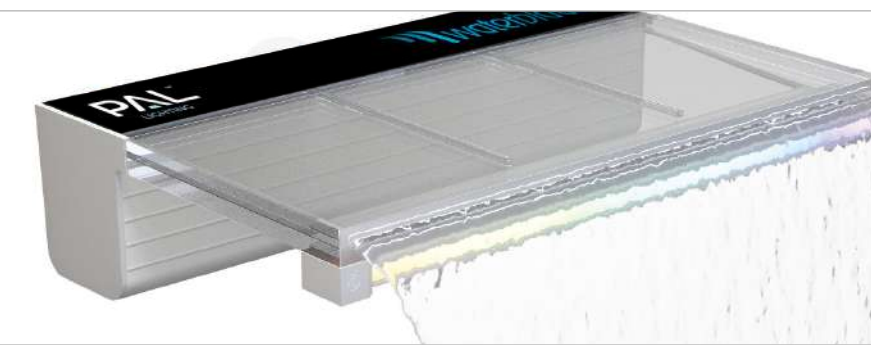

DESIGN YOUR BACKYARD MASTERPIECE

Distinguish your backyard with our innovative LED features, seamlessly integrated into the PAL Ecosystem. Whether it's the soothing cascade of a **waterfall**, the playful allure of **bubblers**, or the captivating design of **water spheres**, each element adds a touch of sophistication and charm.

Let your imagination run wild as you craft a space that's uniquely yours and transform your backyard into a haven that reflects your style and personality.

waterblade

evenglow
PALLIGHTING

WaterSphere