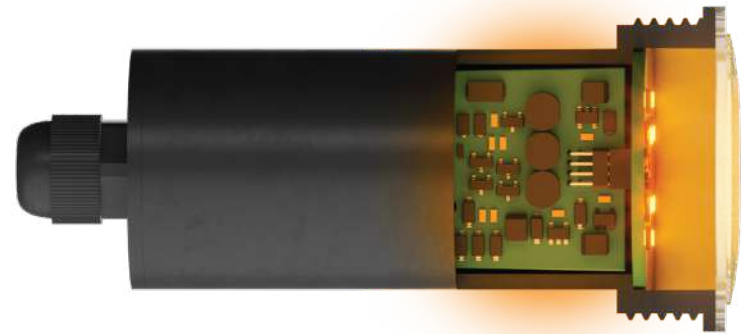

PAL lights redefine versatility, eliminating the need for water cooling, and extend their use from within the pool to landscaping and beyond.

Traditional pool lights contain an integrated driver, which generates significant heat and requires water cooling. **High heat leads to premature failure.**