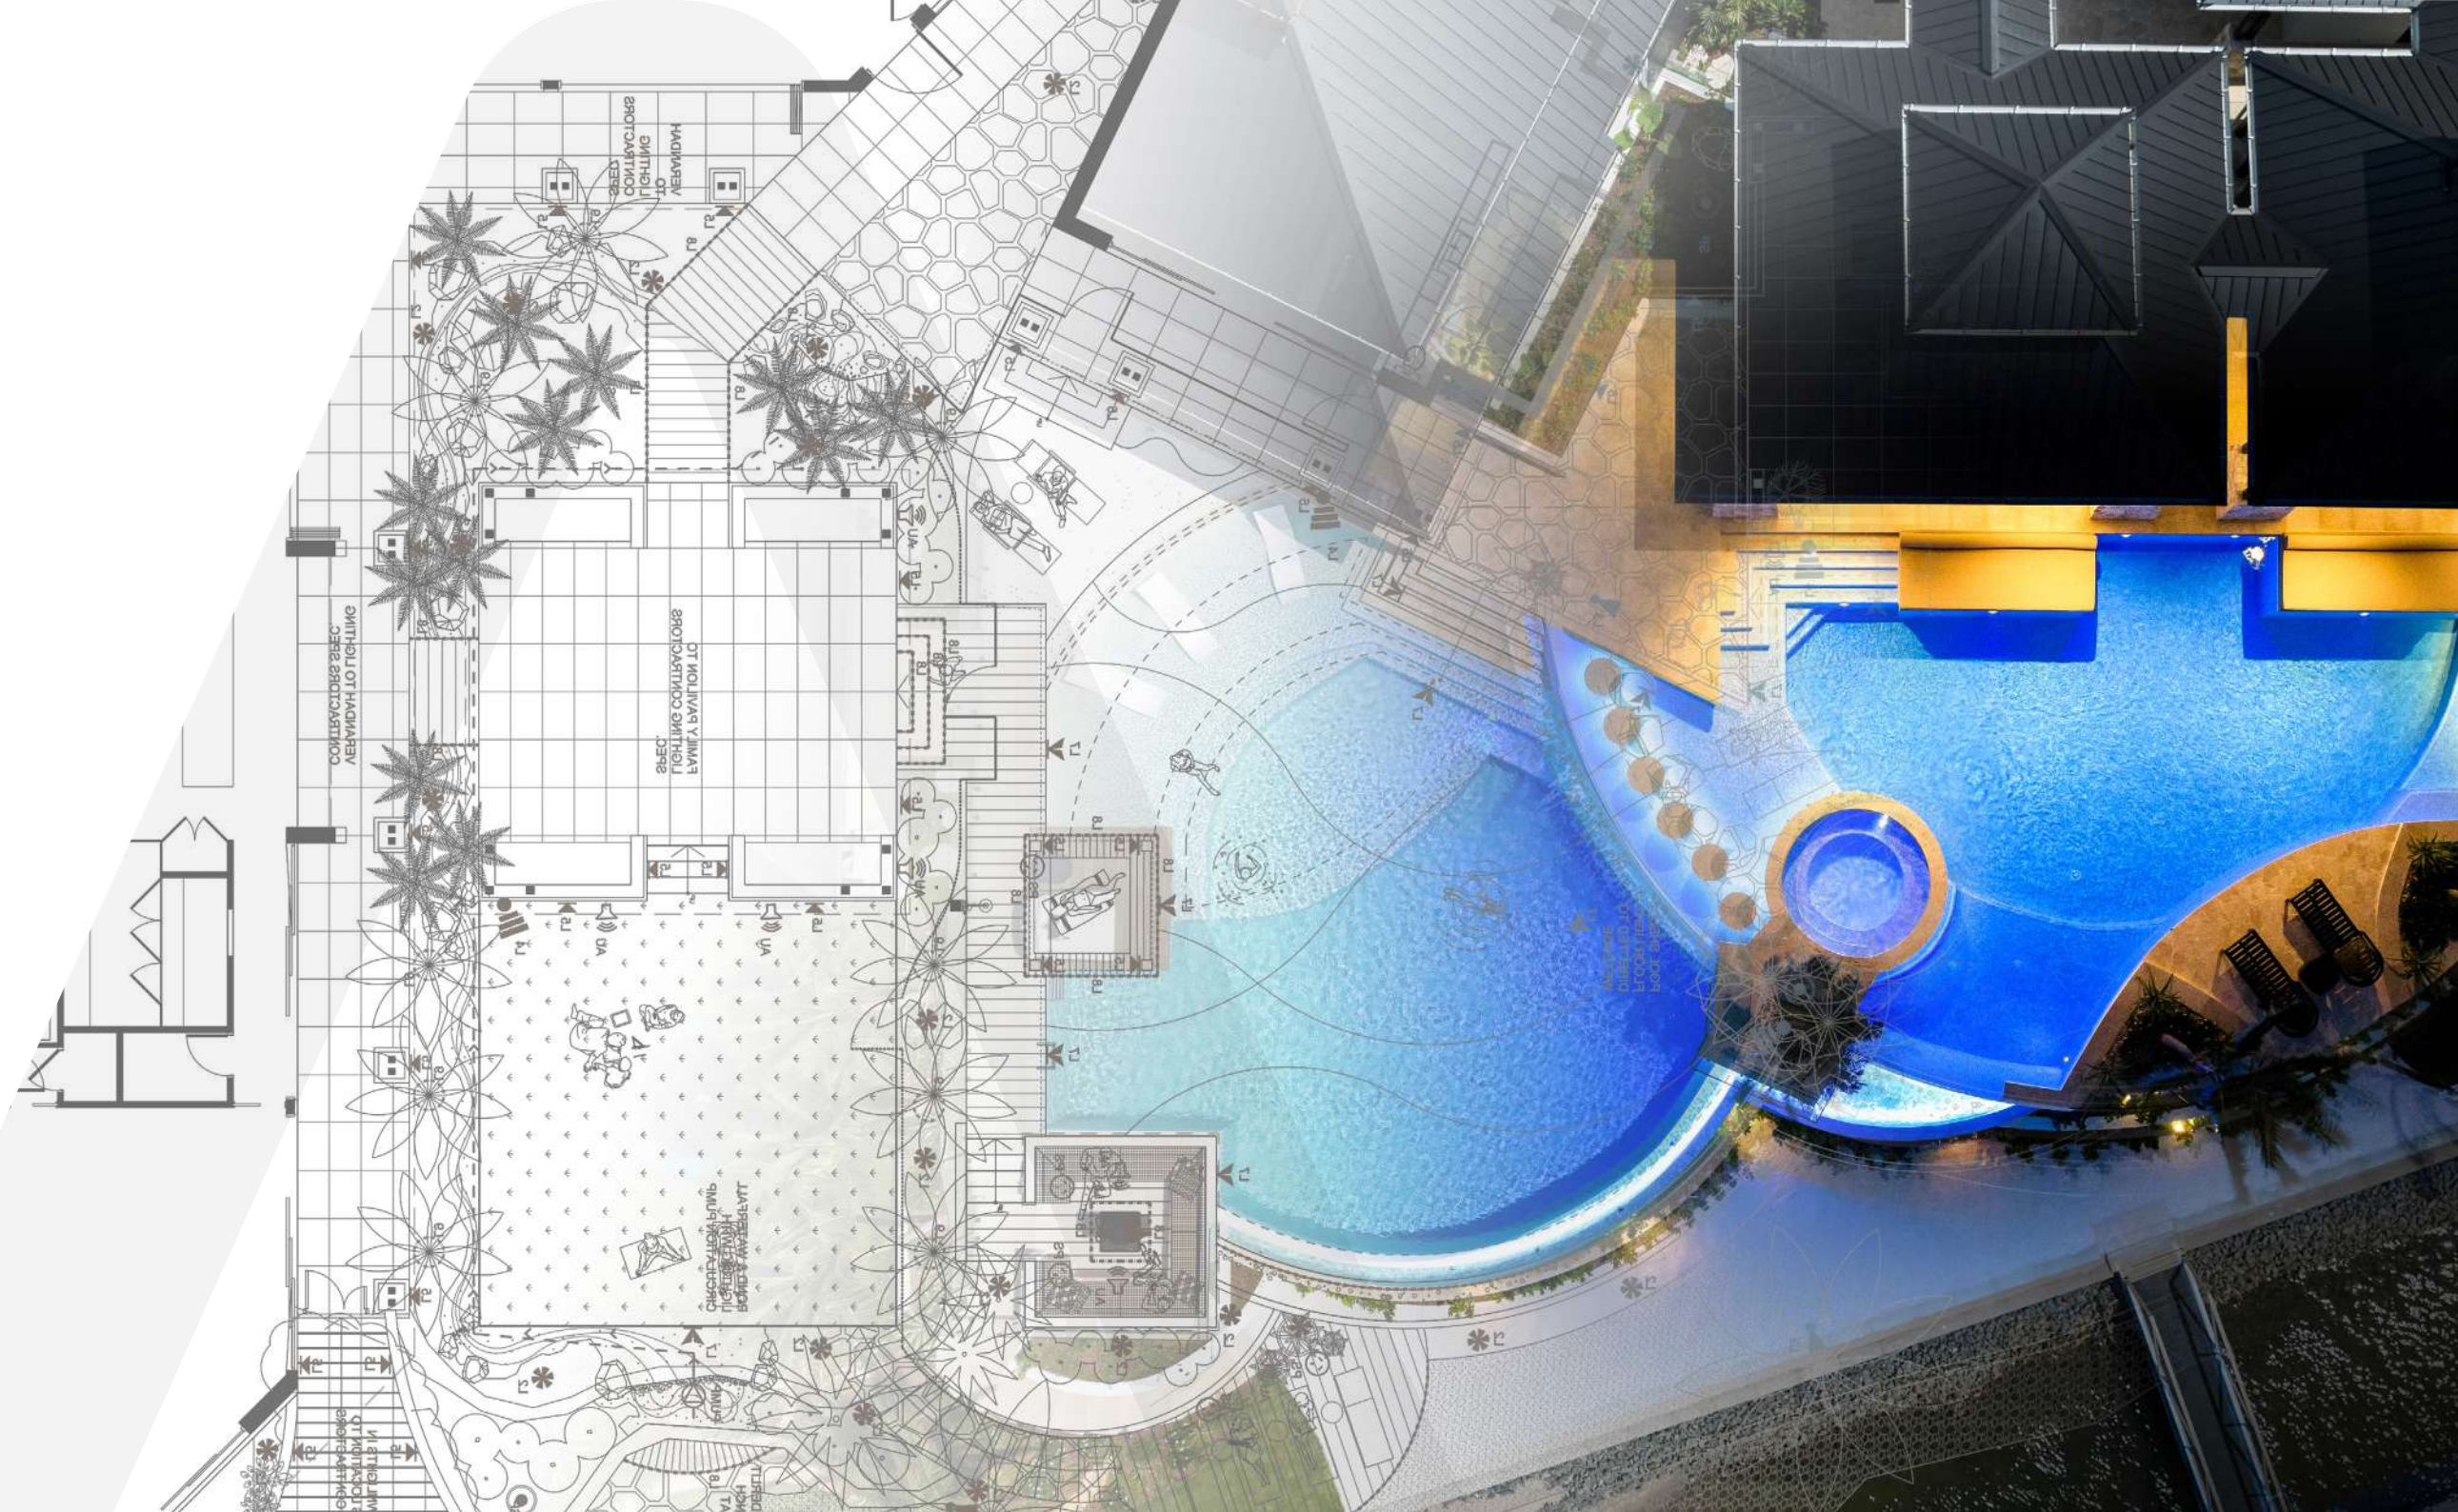

When submitting plans, it's always recommended that you also submit your 3D renderings or Pool Studio .sav files. During this stage of design, if requested, PAL offers a full design concept when Pool Studio files are submitted. Through this the end user will visually be able to see a 3D rendering of their project in its completion stage highlighting the designs features.