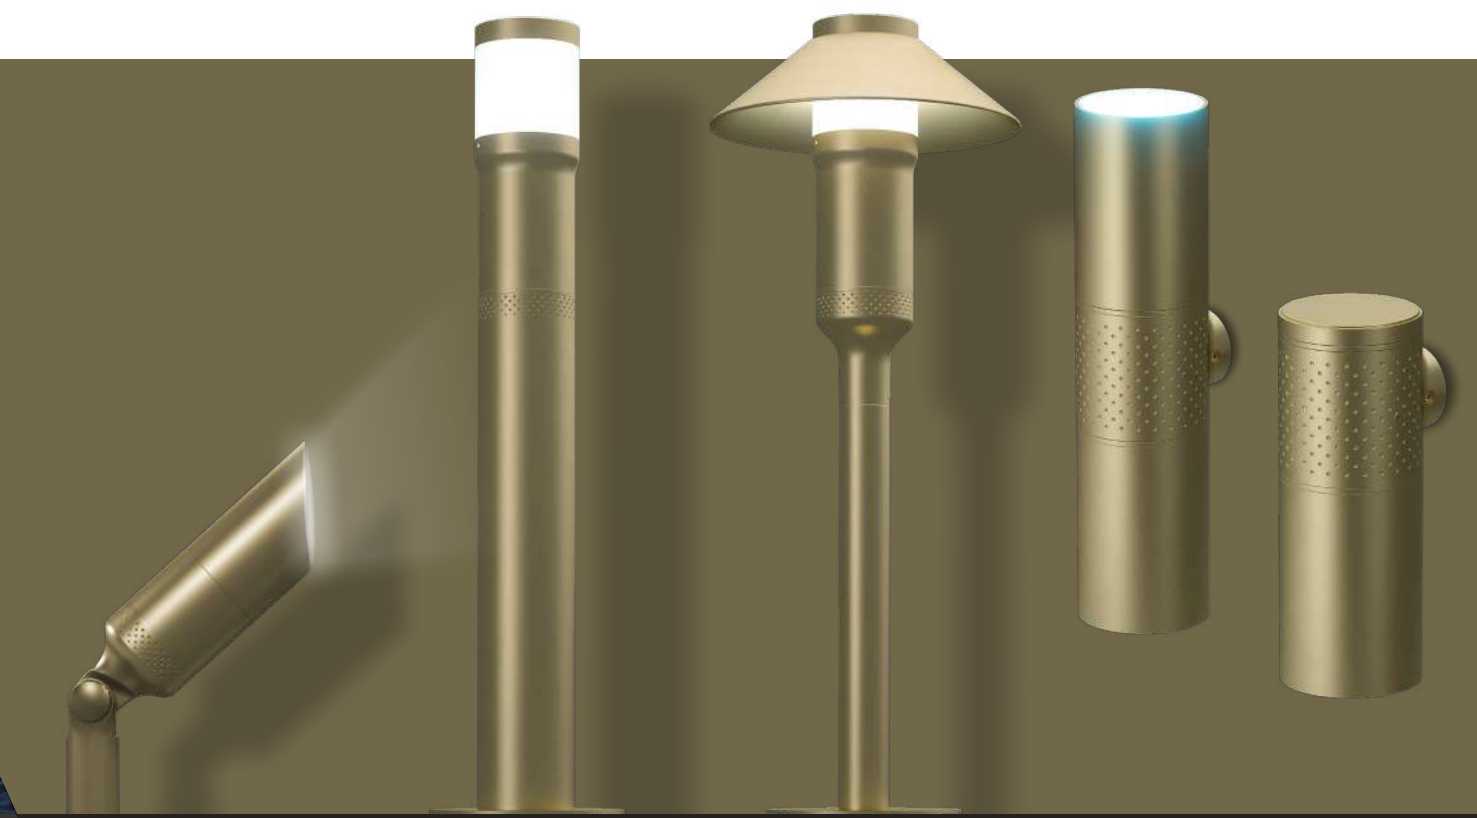

BACKYARD LIGHTING

Harmonize your outdoor space with our backyard collection, fully controllable through the PAL app. From elegant garden lights to practical path lights and sleek wall lighting, you can enjoy customizable lighting tailored to your preferences.