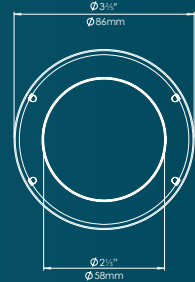

Trim color options

Plug Design

- Detachable design for plug and play
- Over molded design for dry connection
- Simple disconnection for servicing or winterizing

COLOR TOUCH TECHNOLOGY

Color Control

Control color, speed, brightness and modes