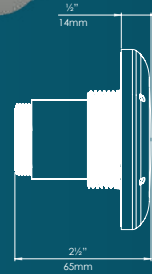

Plug Design

- Detachable design for plug and play
- Over molded design for dry connection
- Simple disconnection for servicing or winterizing

COLOR TOUCH TECHNOLOGY

Color Control

Control color, speed, brightness and modes

Wireless Touch

Wi-Fi Tablets and smartphones

Memory Recall

Remembers last color, speed and brightness

Auto Sync

Automatic sync of your PAL lights every time