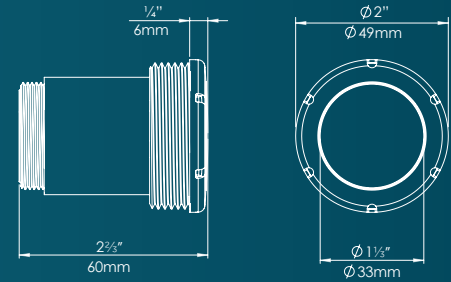

Lens Design

- Excellent resistance to Swimming Pool chemicals
- Industry leading optical diffusion and light efficiency
- UV stable properties

Trim color options

Stainless Steel

Plug Design

- Detachable design for plug and play
- Over molded design for dry connection
- Simple disconnection for servicing or winterizing