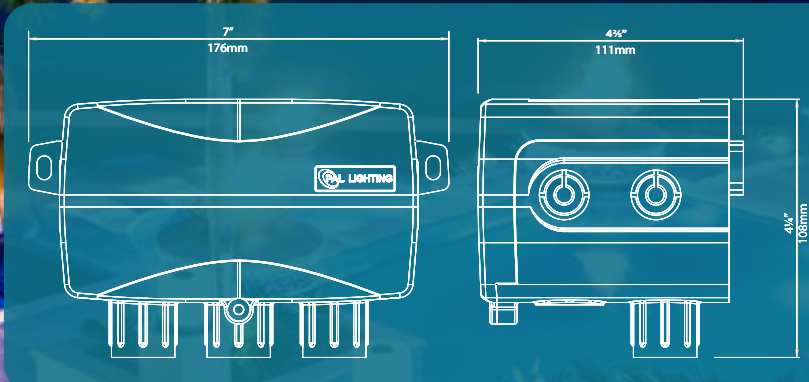

PCR-1Z DRIVER

- Single Zone (Upgradeable to Dual)
- Low Voltage 24V DC
- Fully serviceable and upgradeable
- Optional Wi-Fi
- UL Listed to UL676 Pool & Spa Lighting Class 2 LED Driver
- AS/NZ Approved

Remote Control

64-PCR-1Z-16	PAL 16W Multi Color Single Zone Remote Control Transformer 24VDC	24V / 16W
64-PCR-1Z-35	PAL 35W Multi Color Single Zone Remote Control Transformer 24VDC	24V / 35W
64-PCR-1Z-65	PAL 65W Multi Color Single Zone Remote Control Transformer 24VDC	24V / 65W

Remote & Wi-Fi Control

64-PCR-1Z-16	PAL 16W Multi Color Single Zone Remote Control Transformer & Wi-Fi 24VDC	24V / 16W
64-PCR-1Z-35	PAL 35W Multi Color Single Zone Remote Control Transformer & Wi-Fi 24VDC	24V / 35W
64-PCR-1Z-65	PAL 65W Multi Color Single Zone Remote Control Transformer & Wi-Fi 24VDC	24V / 65W

APPLE AND ANDROID APPS AVAILABLE AT GOOGLE PLAY AND ITUNES
WWW.PALLIGHTING.COM