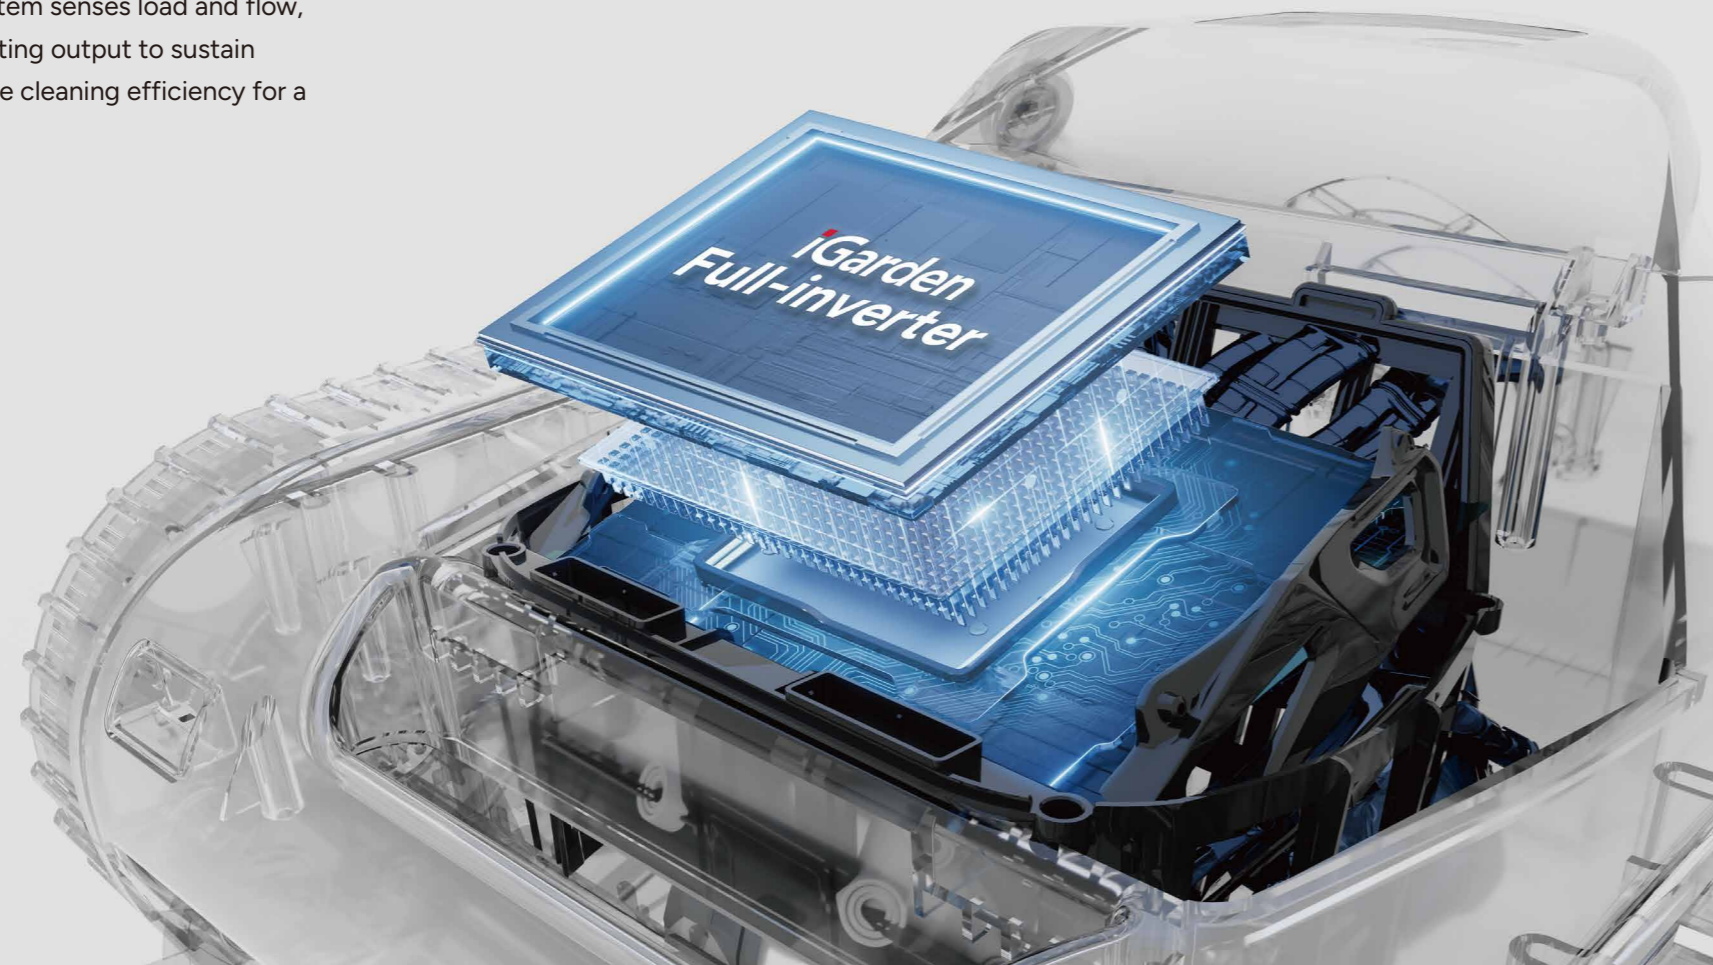

FAIRLAND GROUP LIMITED

iGarden Pool Cleaner S Series

Always On. Always Joy.

TAKING CARE, ALL DAY LONG

From sunrise to sunset, the cleaner runs up to 8 hours on a single charge.

World's First Full-Inverter Tech

Adaptive motor system senses load and flow, intelligently modulating output to sustain suction and optimize cleaning efficiency for a deeper clean.

Muti-Mode Cleaning

-  Floor only
-  Wall & Waterline first, then floor
-  Wall & Waterline
-  Full coverage

1.5x Turbo Suction Power

Unleash powerful cleaning to remove heavy debris and maintain superior suction across every pool surface material.

8 Hours 10 Days AI Timer

No frequent lift-outs. | No mid-cycle recharging. | Enjoy 10 days worry-free.