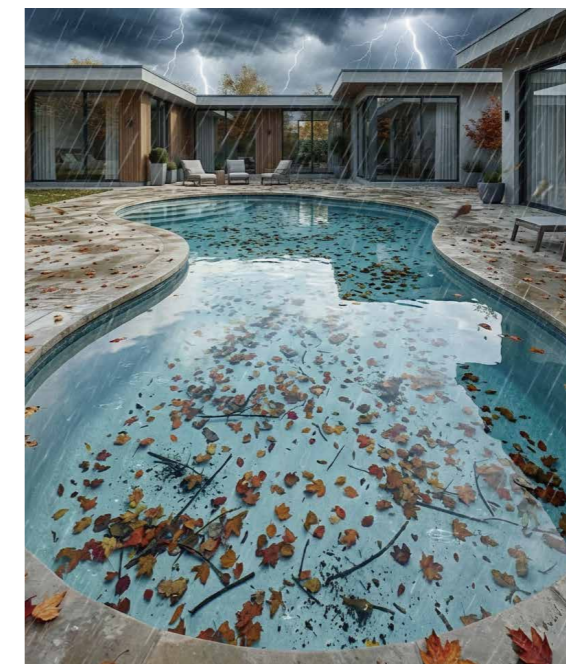

Stormy Days