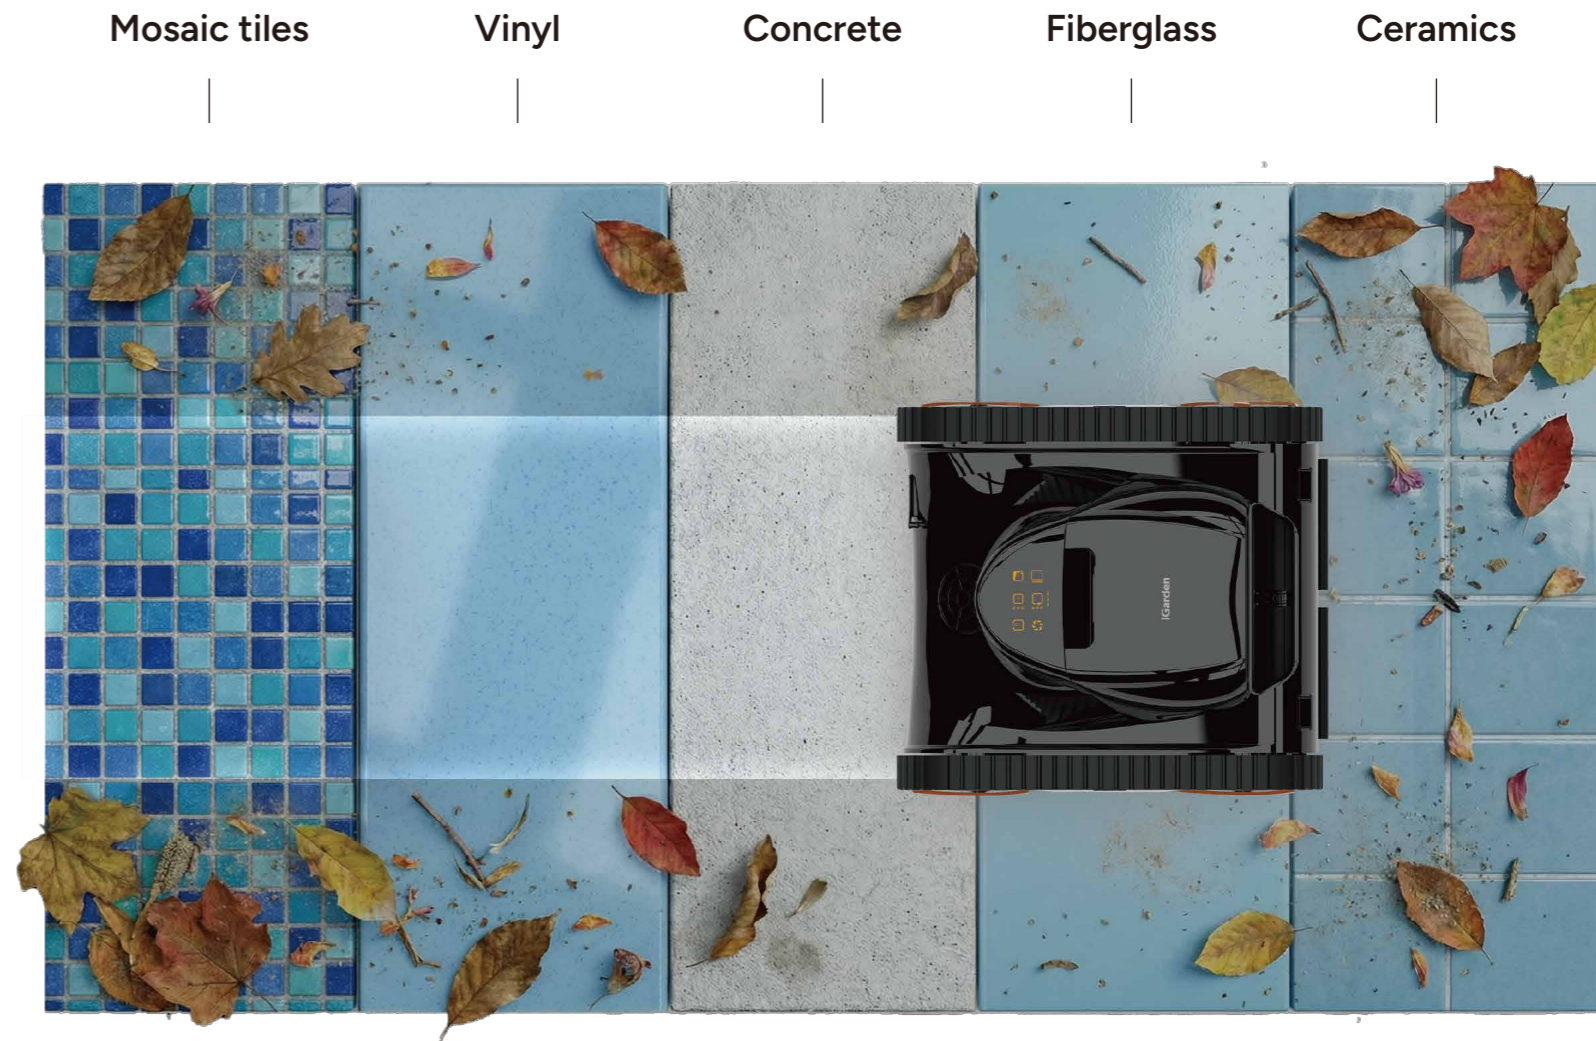

1.5x Turbo Suction Power

Unleash powerful cleaning to remove heavy debris and maintain superior suction across every pool surface material.