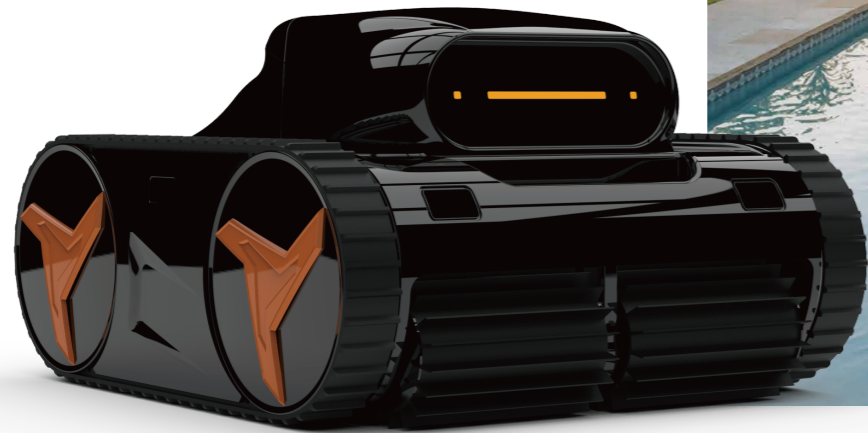

FAIRLAND GROUP LIMITED

iGarden Pool Cleaner S Series

Always On. Always Joy.

TAKING CARE, ALL DAY LONG

From sunrise to sunset, the cleaner runs up to 8 hours on a single charge.

World's First Full-Inverter Tech

Adaptive motor system senses load and flow, intelligently modulating output to sustain suction and optimize cleaning efficiency for a deeper clean.

Muti-Mode Cleaning

-  Floor only
-  Wall & Waterline first, then floor
-  Wall & Waterline
-  Full coverage

1.5x Turbo Suction Power

Unleash powerful cleaning to remove heavy debris and maintain superior suction across every pool surface material.

8 Hours 10 Days AI Timer

No frequent lift-outs. | No mid-cycle recharging. | Enjoy 10 days worry-free.