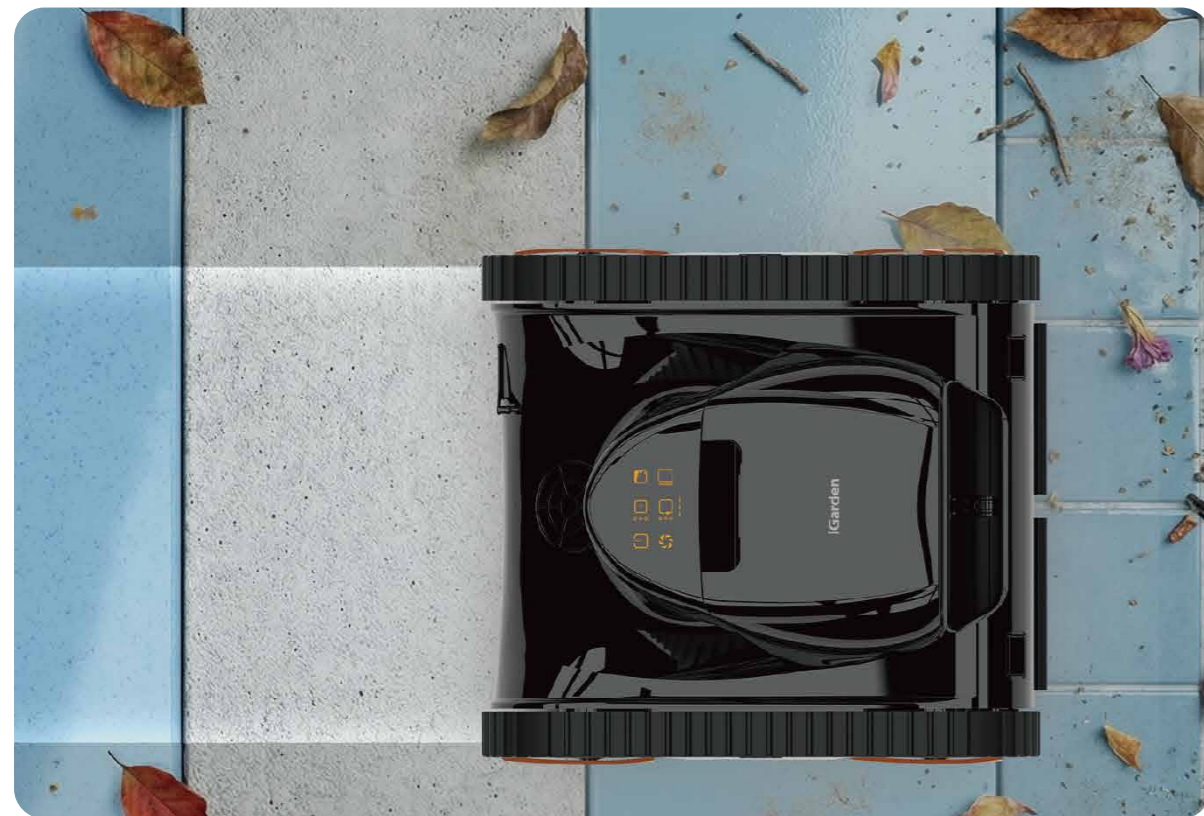

3D 3D "S" Path