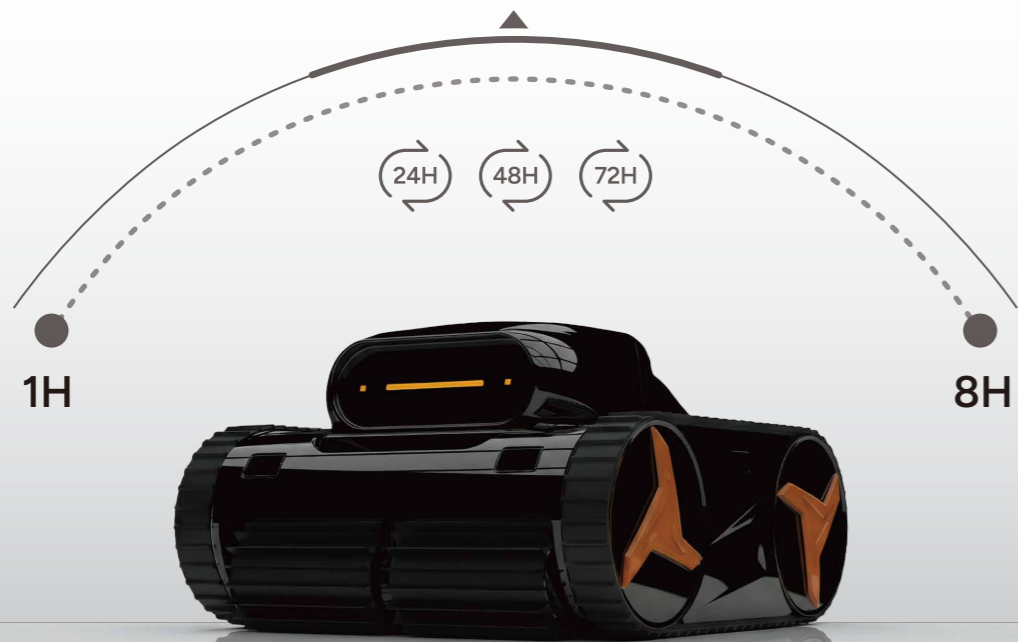

Adaptive motor system senses load and flow, intelligently modulating output to sustain suction and optimize cleaning efficiency for a deeper clean.

Muti-Mode Cleaning

-  Floor only
-  Wall & Waterline first, then floor
-  Wall & Waterline
-  Full coverage

1.5x Turbo Suction Power

Unleash powerful cleaning to remove heavy debris and maintain superior suction across every pool surface material.

8 Hours 10 Days AI Timer

No frequent lift-outs. | No mid-cycle recharging. | Enjoy 10 days worry-free.