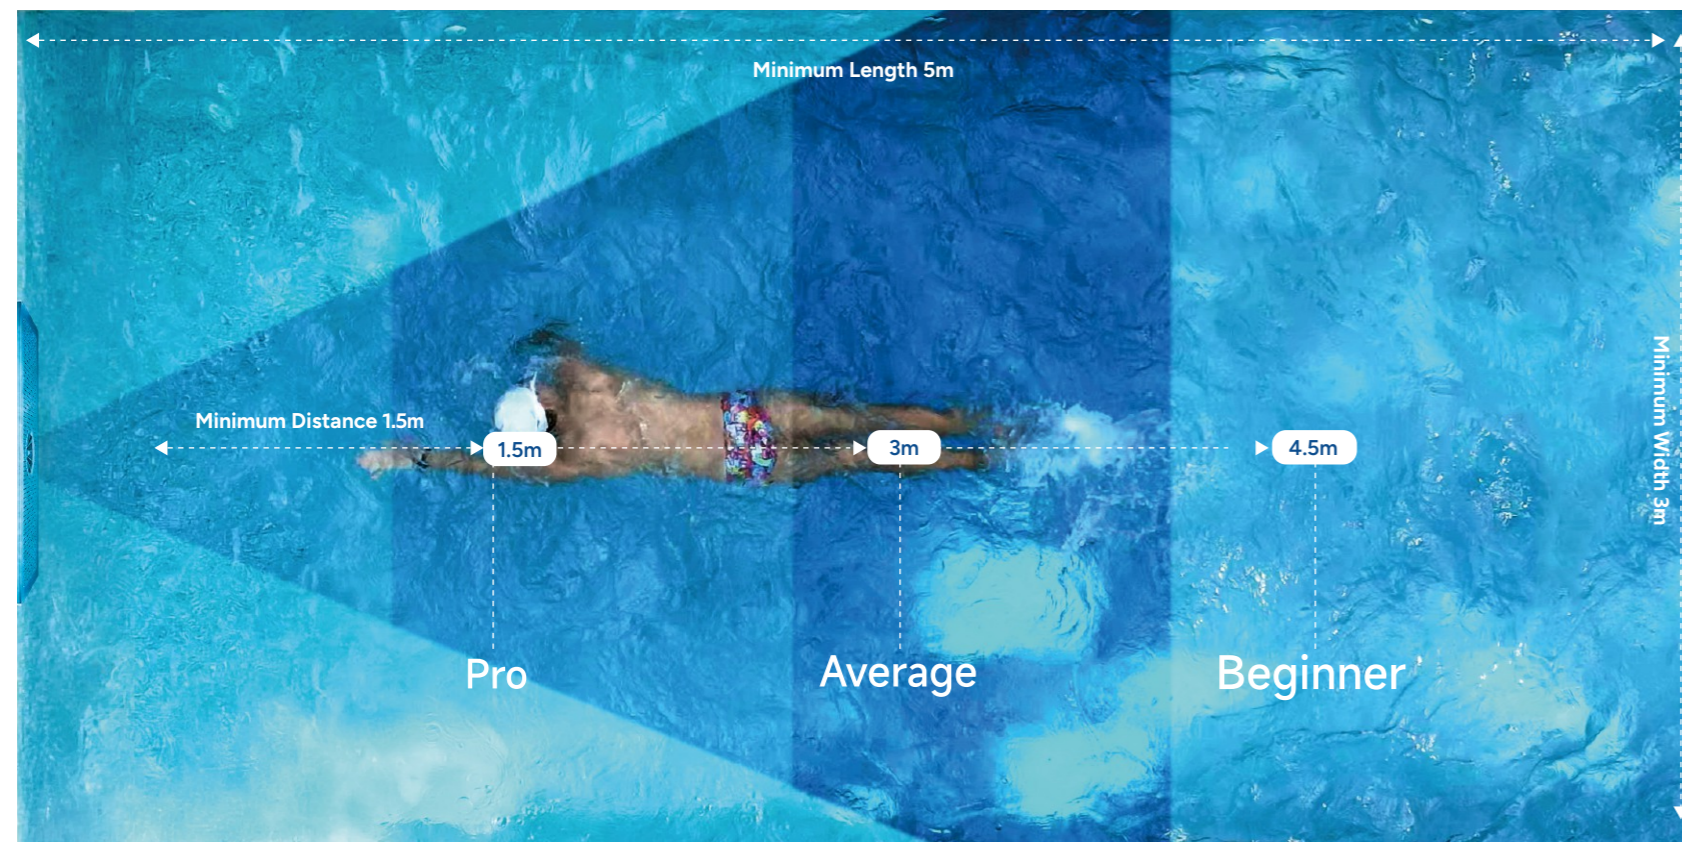

*The following water flow rate data is based on the H240 model as example.

MULTIPLE CONTROL OPTIONS - Meet All Your Needs

-  Underwater control
-  Remote Control
-  Mobile App Control
-  Touchscreen Panel Control

WIDER WAVE AREA

Ideal for all-size pool from 5*3m

Jet

Model	Operating Voltage	Max Flow Rate (m ³ /h)	Max Flow Speed (m/s)	IP Rating	Operating Water Temp (°C)	Ambient Temp (°C)
H100	12V	100	2.4	IP68	5~40	0~43
H160		160	2.9			
H200		200	3.5			
H240		240	4.2			

Overall Dimension