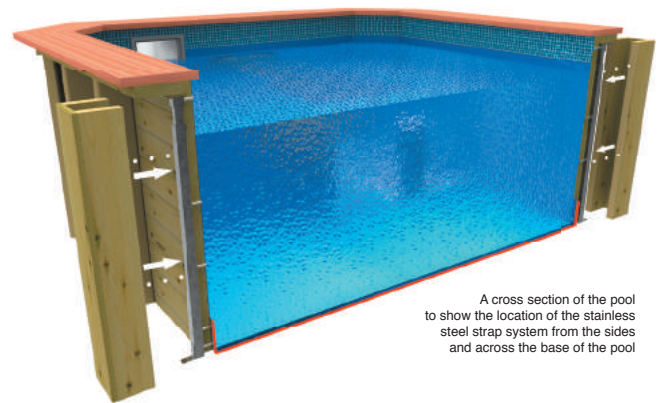

Mr McDermott, Wirral

The flexibility of the design and fit of your wooden pool means that it can be enjoyed by everyone and create a beautiful feature in your garden. You can choose from a range of sizes and shapes, fit it in-ground, above ground or partially in-ground. Why not add some decking around it to create the perfect entertaining and relaxing space? You can even add a counter current system to create a fully-fledged exercise pool.

“We upgraded to a wooden pool and it’s a whole new world”

FITNESS FAN?

WE’VE GOT THE PERFECT POOL FOR YOU!

NEW Exercise Pool Strap System »

You can choose to have a wooden pool with a counter current system to create the perfect exercise pool. Also, with our new durable stainless steel strap system, no steel braces are required! You are guaranteed to save time and money with a simple and quick build, as the Exercise Pools can be fitted directly on to any hard level surface.

INTERNAL: 2.4 x 3.9m / 1.17 WH

A cross section of the pool to show the location of the stainless steel strap system from the sides and across the base of the pool

There is no doubt that swimming is the best exercise you can do. It burns calories and strengthens muscles without impacting upon joints and is a great stress reliever too. A counter current system allows you to use your wooden pool as an exercise pool, massager and regular fun pool!

Most systems have a jet sitting about 30cm below the surface of the water. You can vary the flow rate so it suits all the family. Some may want a massage or some gentle exercise, whilst others prefer long distance endurance work out!