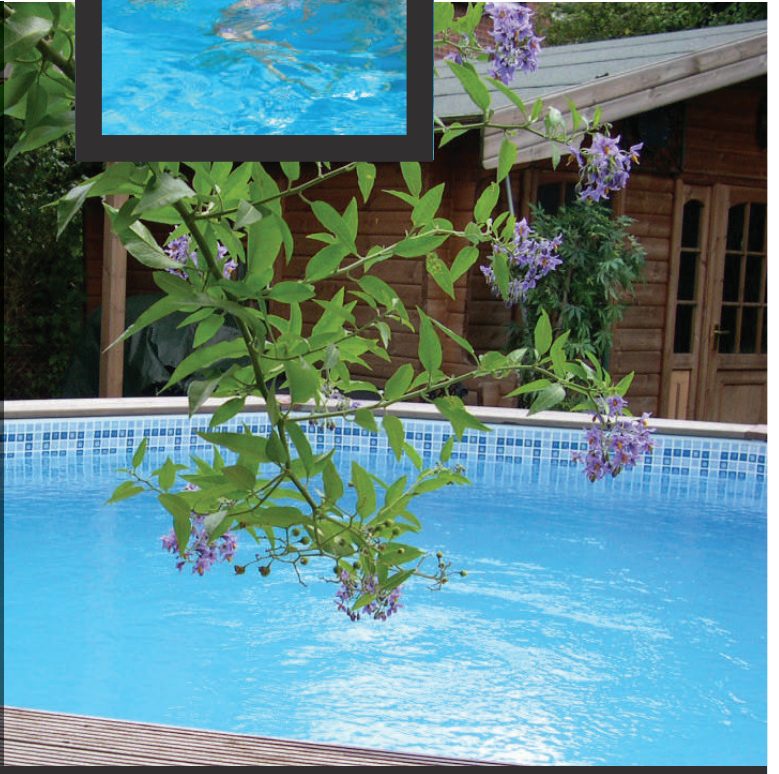

Nazca Family Pool »

Nazca Lap Pool »

“The pool has been great for our social life”

GALLERY

"Getting a wooden pool was the best thing I ever did! The kids absolutely love it and we have so much fun with parties and family BBQ's. I only need to spend half an hour a week to maintain the pool during the summer - so it's all very easy. I definitely recommend getting one."

Mr McDermott, Wirral

The flexibility of the design and fit of your wooden pool means that it can be enjoyed by everyone and create a beautiful feature in your garden. You can choose from a range of sizes and shapes, fit it in-ground, above ground or partially in-ground. Why not add some decking around it to create the perfect entertaining and relaxing space? You can even add a counter current system to create a fully-fledged exercise pool.