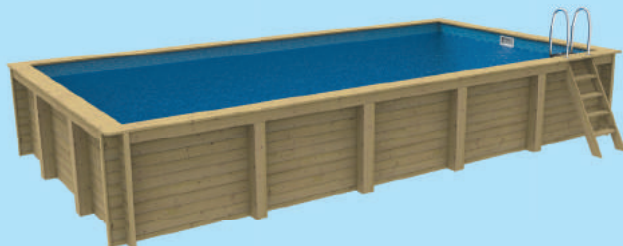

NAZCA RANGE »

4 x 2m / 1.35 WH

The Nazca 4 x 2m Wooden Pool is built using our strap system*, developed from our exercise pool, making this model ideal for conversion with the addition of a Counter Current system.

8 x 4m / 1.35 WH

The Nazca 8 x 4m Wooden Pool is built using our traditional metal brace system.* This pool is an ideal all round pool, a good size for family fun and swimming!

8 x 2m / 1.35 WH

The Nazca 8 x 2m Wooden Lap Pool is built using our traditional metal brace system.* This pool is designed with exercise in mind! Its half the volume of water compared to the family pool, but perfect for the professional swimmer.

4 x 2m Nazca Wooden Pool

(Includes strap system)

- » External size: 4.5 x 2.5m
- » Internal size: 4 x 2m
- » Wall height: 1.35m
- » Water Volume: 9,720L

8 x 2m Nazca Wooden Lap Pool

(Includes metal braces)