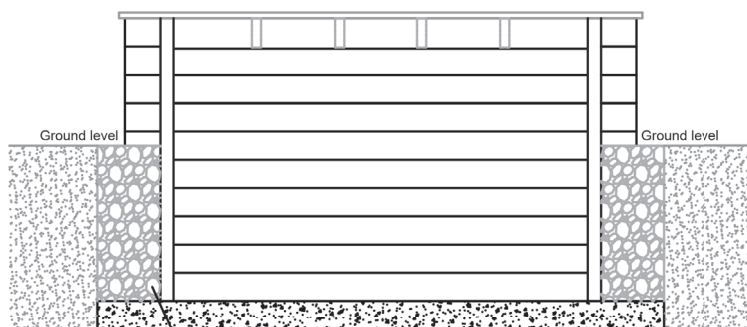

woodenpools.net to start your adventure now

MAXIMISE YOUR OUTDOOR SPACE

NAZCA POOLS

A compact solution for the Above, Sub- or In-Ground pool

NAZCA WOODEN POOLS »

Our new rectangular wooden pools are built to make the most of your outdoor space and give you a quick build time while also offering an affordable option to enjoy your very own pool. All 3 models are designed to be compact with a neat finish to your pool set up.

Complete Pool Package

Contains: Structure Kit, iFlo Filtration Kit with glass filter media, Plain Liner option and Maintenance Kit.

woodenpools.net to start your adventure now

PLEASE NOTE »

There must always be good drainage around all our wooden pools. The timber is treated for ground contact only and not submersion in water. We advise 300-450mm of pea beach back filled around the structure to allow good drainage. If the pool is at ground level you must make sure sitting water drains away or is pumped away.

KEY »  Back filled pea beach  Surrounding ground  150mm Concrete pad

We advise a minimum of just over half of the pool is sunk before you are able to remove the braces or strap system.

There MUST be enough back filled pea beach to allow for adequate drainage