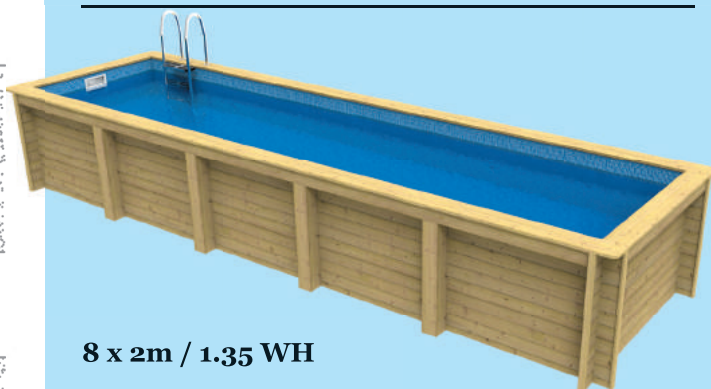

NAZCA RANGE »

4 x 2m / 1.35 WH

The Nazca 4 x 2m Wooden Pool is built using our strap system*, developed from our exercise pool, making this model ideal for conversion with the addition of a Counter Current system.

8 x 4m / 1.35 WH

The Nazca 8 x 4m Wooden Pool is built using our traditional metal brace system.* This pool is an ideal all round pool, a good size for family fun and swimming!

8 x 2m / 1.35 WH

The Nazca 8 x 2m Wooden Lap Pool is built using our traditional metal brace system.* This pool is designed with exercise in mind! Its half the volume of water compared to the family pool, but perfect for the professional swimmer.

4 x 2m Nazca Wooden Pool

(Includes strap system)

- » External size: 4.5 x 2.5m
- » Internal size: 4 x 2m
- » Wall height: 1.35m
- » Water Volume: 9,720L

8 x 2m Nazca Wooden Lap Pool

(Includes metal braces)