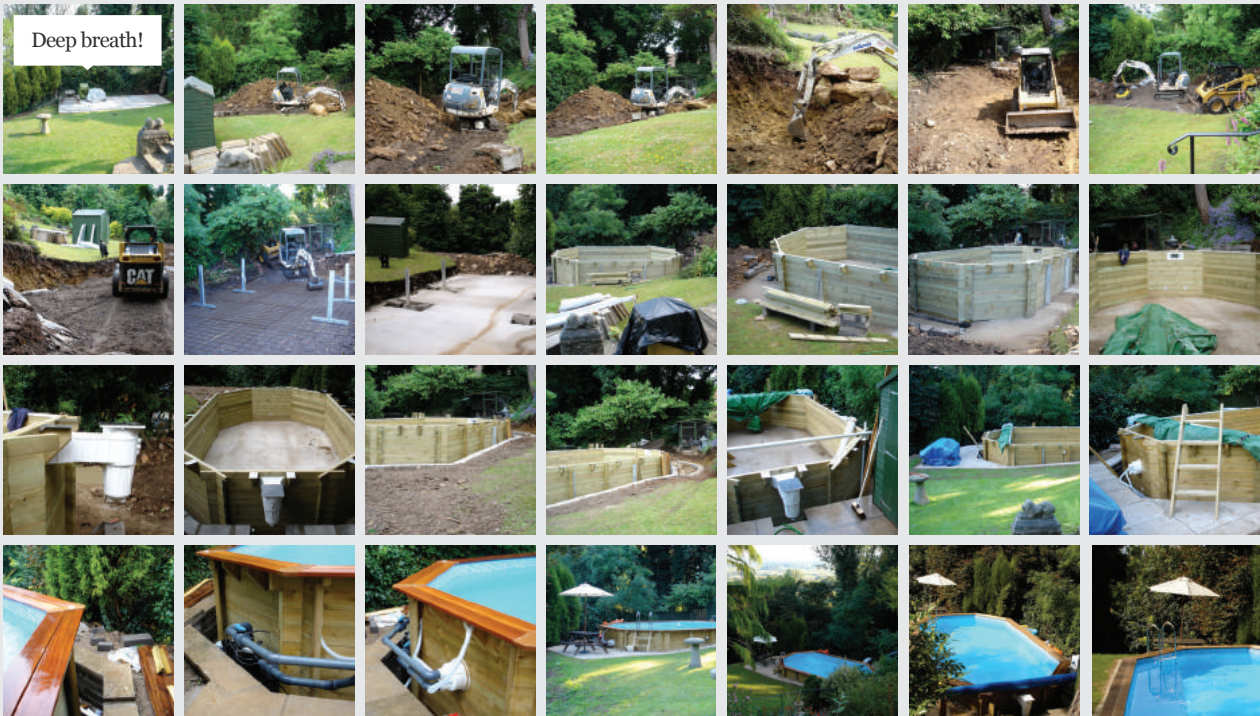

"Our wooden pool has been a god-send, and a great way to keep our girls entertained and active during their free time."

Mrs Churchill, Shropshire

FUN Wooden Pools »

Available in three sizes:

- » 10ft models available in 3ft and 4ft 44mm timber 10 year warranty

ECO Wooden Pools »

Available in three sizes:

- » 3.71m x 3.71m Octagon
- » 5.5m x 5.5m Octagon
- » 7.2m x 5m Stretched Octagon

“The kids are kept entertained for hours”

POOL IN 30 PICS

BEGIN >

REST OF YOUR LIFE! >