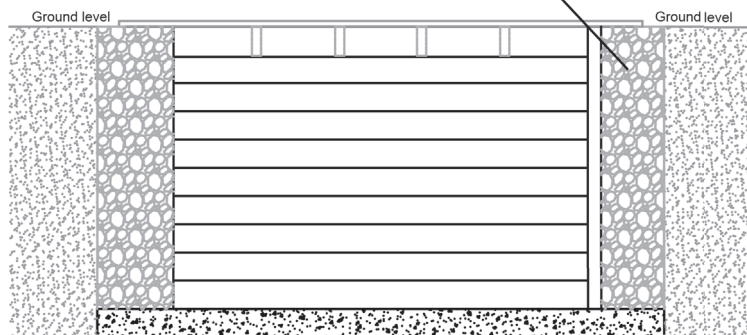

There MUST be enough back filled pea beach to allow for adequate drainage