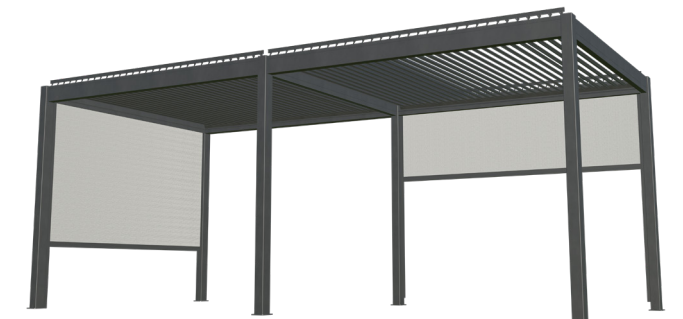

Integral Rainwater System

The Remanso boasts a innovative rainwater system that deals with heavy rainfall offering protection in all weathers. The drainage is part of a discreet internal system which allows the water to exit through the base of the posts.

Integrated LED Lighting

Integrated 360° degree LED lighting within the roof profile surrounds the Remanso to create a perfect outdoor setting day or night.

Adjustable Side Blinds

The Remanso has optional blinds that can be integrated within the louvred roof system allowing additional shade, shelter and privacy at the touch of a button.

Remanso creates a unique style element in any terrace, garden or outdoor living area.

Available Size Options:

3m x 3m

4m x 3m

6m x 3m

Remanso Pergolas must be installed by an authorised dealer and is not designed for customer self-build. It is essential that the patio area/base is 100% level.

REMANSO

Luxury aluminium pergolas

Remanso Luxury Pergolas create the ultimate outdoor living space. Constructed from heavy duty powder coated aluminium with fully automatic opening and closing louvre-style roof. It allows a light breeze in when open, protects from the sun or the rain when closed. Includes LED roof lighting as standard.