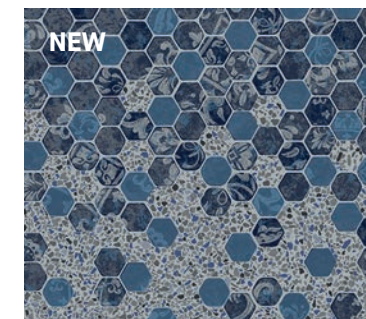

Grey Bonair
Grey Bonair
30 gauge
Full Textured Floor

Falling Esagono
Grey Crystal
30 gauge