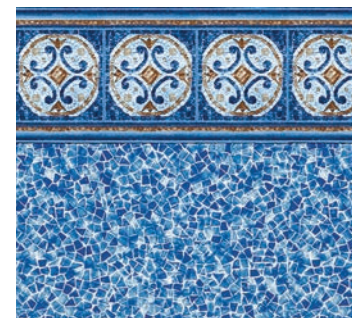

Nantucket
Blue Seastone
30 gauge

Hampton
Seaglass
30 gauge