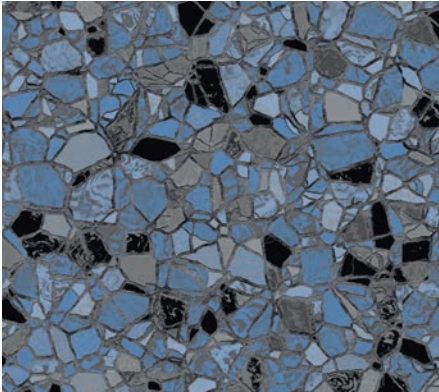

Vinyl Liners Pattern Selection

Featuring Latham's exclusive Ultra-Seam® technology, standard on every floor seam.

Pearlscapes 30 gauge

Butterfly Effect