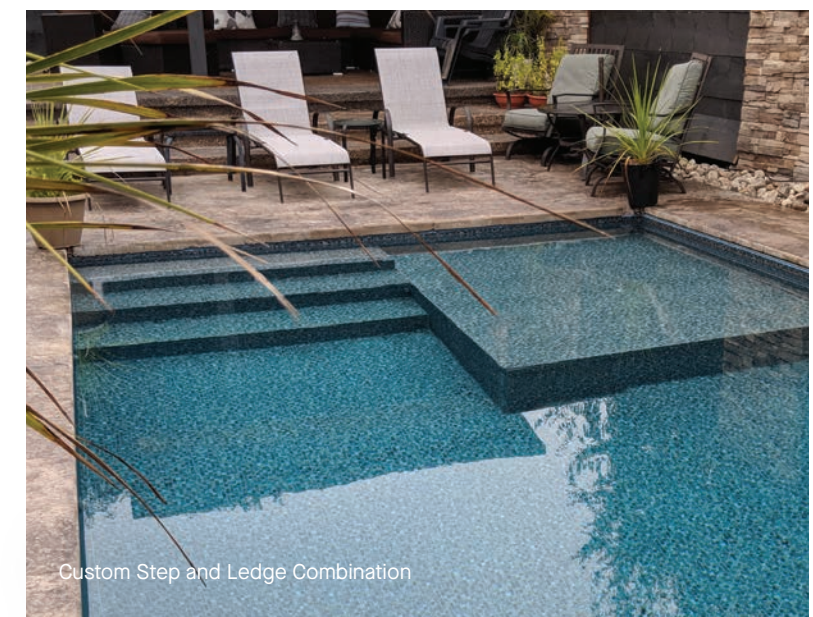

Custom Step and Ledge Combination

Features and Benefits

These steps are installed within the perimeter of the pool giving a sleek style that mimics that of concrete pools with the added style of your vinyl liner. Vinyl pool liners are designed to be an exact fit over the steps.

- **Use either existing or custom-made designs:** Designs extend as far as your imagination will take you.

- **Add-on unique features:** Features such as tanning ledges and fountains can be incorporated into your designs.
- **Textured vinyl surface:** Our Tread-TEX textured vinyl for the steps provide additional comfort and convenience for entering/exiting your swimming pool with a seamless look.

All floor patterns are available in Tread-TEX for vinyl over step application.