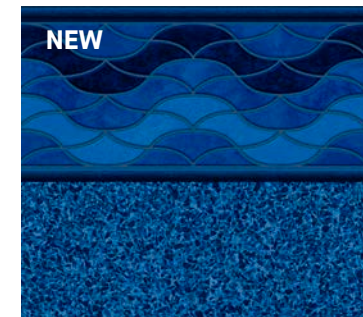

# Rich & Vibrant

A collection of patterns for seaside elegance at home.

These images illustrate the impact of the color and pattern of the pool liner on the appearance of the water. Color variations may occur due to the nature of photography and printing. All 27 mil full print liners (no tile borders) and 20 mil Penny Mosaic are available with no additional full floor print upcharge.

**Bali**  
Blue Granite  
30 gauge

**Indigo Marble**  
Blue Granite  
30 gauge

**NEW**  
**Corolla**  
Stardust Blue  
30 gauge

**Courtstone**  
Stardust Blue  
30 gauge

To learn more about the Latham Visualizer Tool, scan the QR code