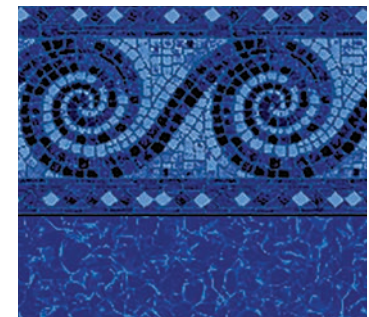

# Deep & Dramatic

Bold and dramatic dark blues with striking patterns that make a statement

These images illustrate the impact of the color and pattern of the pool liner on the appearance of the water. Color variations may occur due to the nature of photography and printing. All 27 mil full print liners (no tile borders) and 20 mil Penny Mosaic are available with no additional full floor print upcharge.

**Cayman**  
Mystic Light Blue  
30 gauge

**Royal Amber**  
Royal Amber  
30 gauge

**Eclipse Amber**  
Eclipse Amber  
30 gauge

**Terrazzo**  
Electric Aquarius  
30 gauge

To learn more about the Latham Visualizer Tool, scan the QR code