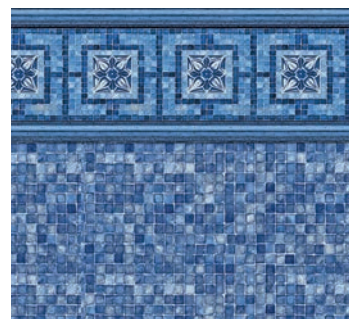

**Bali**  
Blue Granite  
30 gauge

**Indigo Marble**  
Blue Granite  
30 gauge

**NEW**  
**Corolla**  
Stardust Blue  
30 gauge

**Courtstone**  
Stardust Blue  
30 gauge

To learn more about the Latham Visualizer Tool, scan the QR code

# Rich & Vibrant

Classic blue color inspired by luxurious backyard lifestyles.

To learn more about the Latham Visualizer Tool, scan the QR code.

**Mountain Top**  
Blue Mosaic  
30 gauge

**Vintage**  
Blue Mosaic  
30 gauge