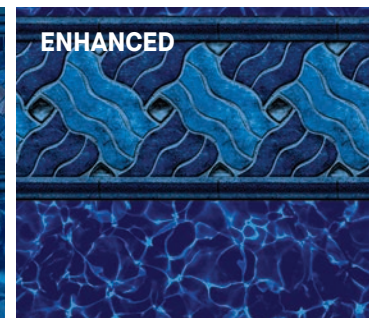

# Deep & Dramatic

Bold and dramatic dark blues with striking patterns that make a statement

These images illustrate the impact of the color and pattern of the pool liner on the appearance of the water. Color variations may occur due to the nature of photography and printing. All 27 mil full print liners (no tile borders) and 20 mil Penny Mosaic are available with no additional full floor print upcharge.

**Cayman**  
Mystic Light Blue  
30 gauge

**Royal Amber**  
Royal Amber  
30 gauge

**Eclipse Amber**  
Eclipse Amber  
30 gauge

**Terrazzo**  
Electric Aquarius  
30 gauge

To learn more about the Latham Visualizer Tool, scan the QR code

# Deep & Dramatic

Select patterns of sophistication

To learn more about the Latham Visualizer Tool, scan the QR code.

**Summerwave**  
Colbalt Fusion  
30 gauge

**Coventry**  
Colbalt Fusion  
30 gauge

**Carnegie**  
Colbalt Fusion  
30 gauge