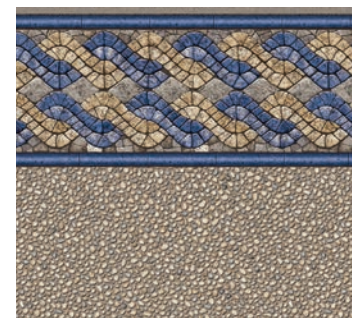

Island Wave
Terrazzo Caribbean
30 gauge

Gulf Coast
Tan Seastone
30 gauge