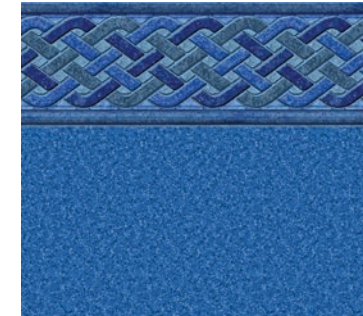

# Rich & Vibrant

A collection of patterns for seaside elegance at home.

These images illustrate the impact of the color and pattern of the pool liner on the appearance of the water. Color variations may occur due to the nature of photography and printing. All 27 mil full print liners (no tile borders) and 20 mil Penny Mosaic are available with no additional full floor print upcharge.