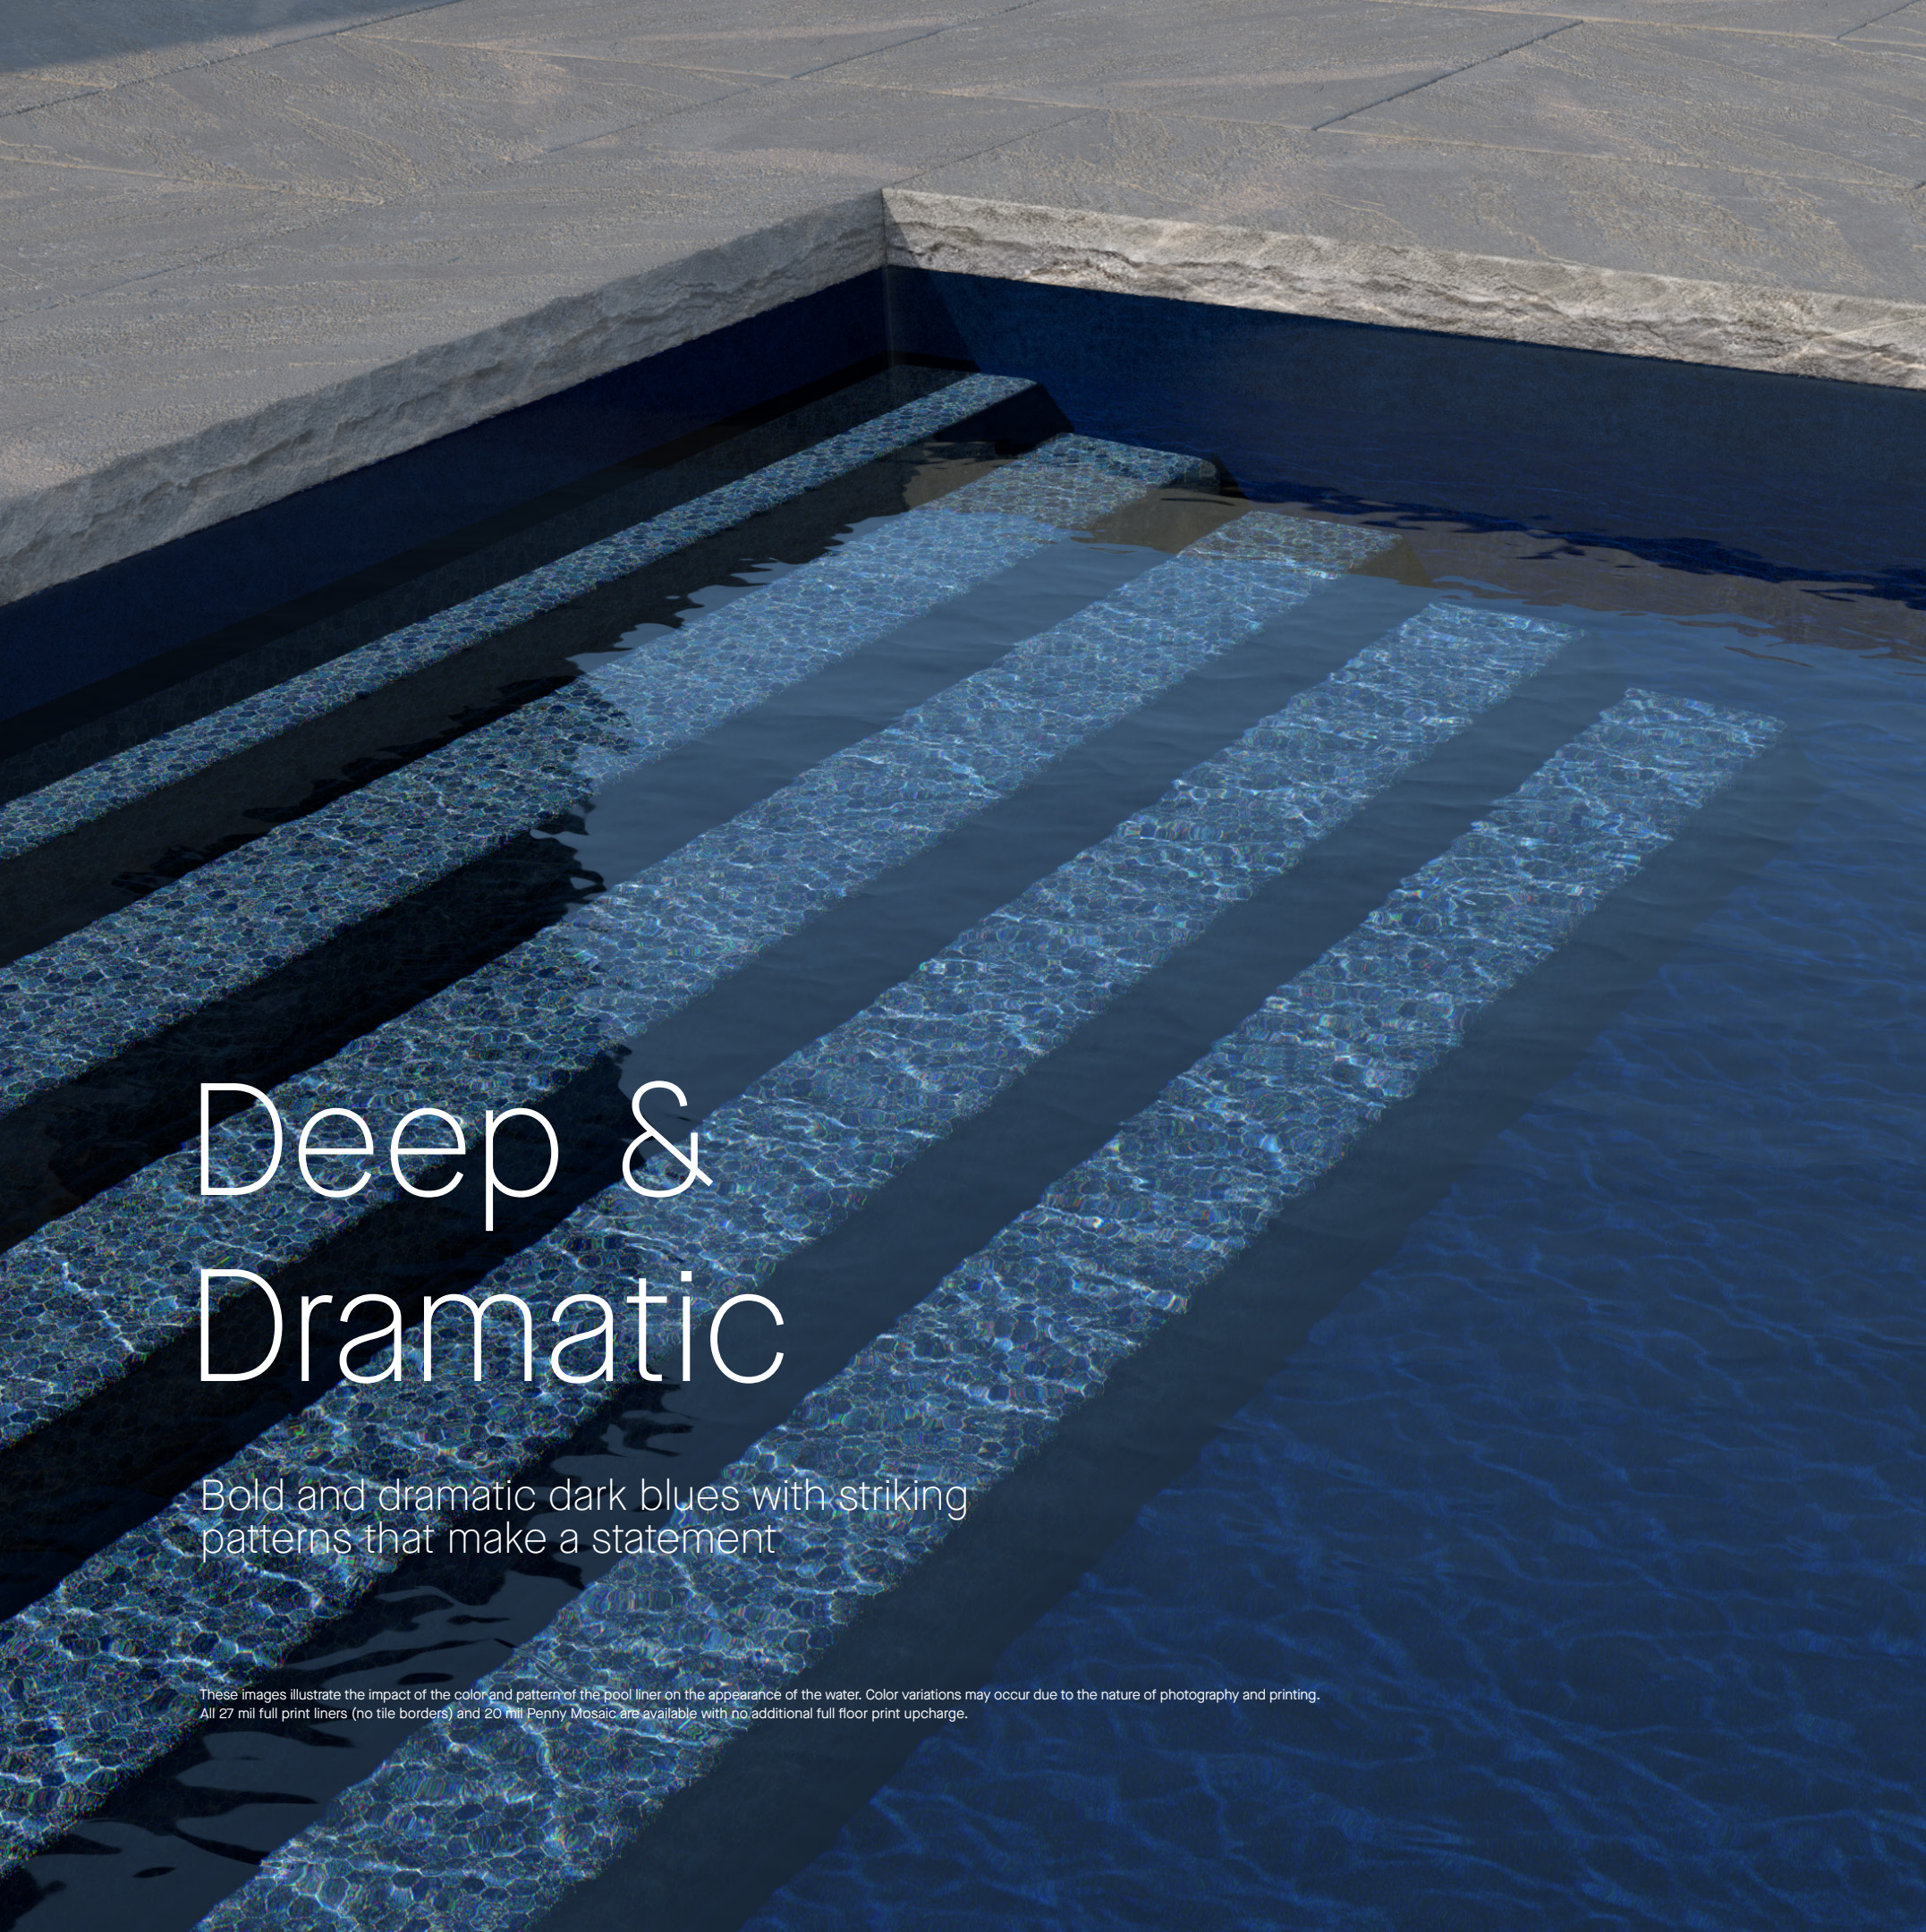

Deep & Dramatic

Bold and dramatic dark blues with striking patterns that make a statement

These images illustrate the impact of the color and pattern of the pool liner on the appearance of the water. Color variations may occur due to the nature of photography and printing. All 27 mil full print liners (no tile borders) and 20 mil Penny Mosaic are available with no additional full floor print upcharge.