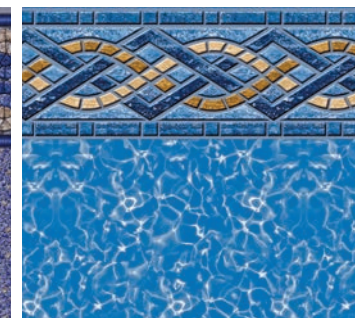

Panama
Royal Prism
30 gauge