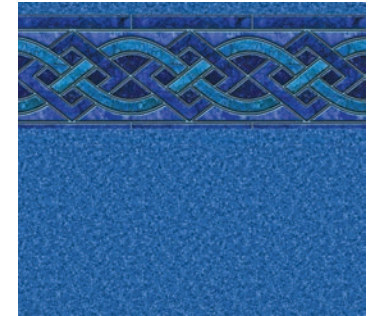

Indigo Marble
Blue Granite
30 gauge