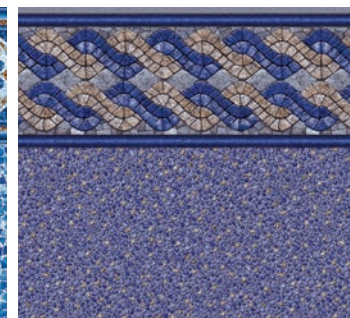

# Rich & Vibrant

Timeless patterns add elegance to your backyard experience

To learn more about the Latham Visualizer Tool, scan the QR code.

**Hampton**  
Seaglass  
30 gauge

**Nantucket**  
Blue Seastone  
30 gauge