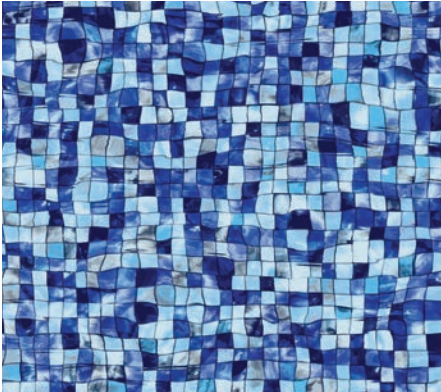

## Pearlscapes 30 gauge

Butterfly Effect

Blue Slate

Pearlstone

Esagono

Disco Pearl