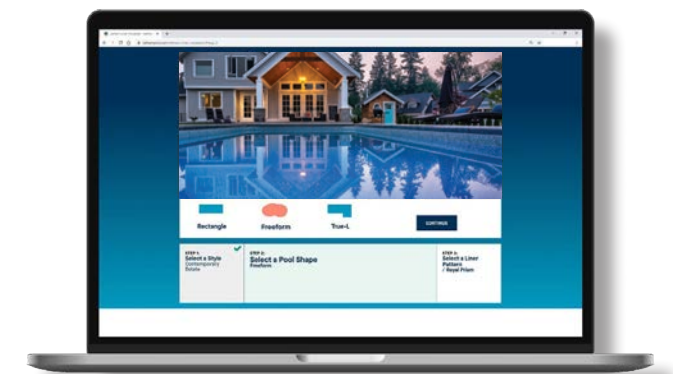

To learn more about the Latham Visualizer Tool, scan the QR code