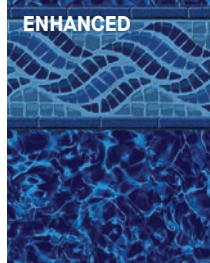

## 30 gauge

Mountain Top  
Blue Mosaic

Durango  
Grey Mosaic

Courtstone Grey  
Stardust Grey

Courtstone Blue  
Stardust Blue

Summerwave  
Cobalt Fusion

Coventry  
Cobalt Fusion

Hampton  
Seaglass