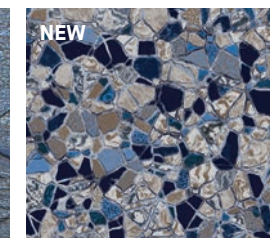

Pearlstone