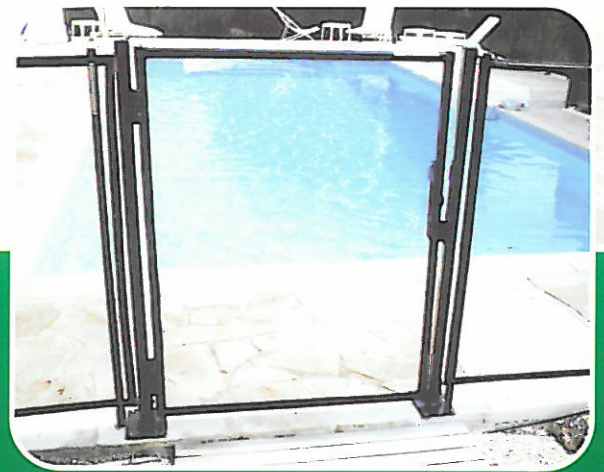

ROLLAWAY FENCE & SAFETY GATE

LOOKS

- Dark green mesh with Aluminium posts, provides a discrete addition to your overall approach to safety

FENCE

- Easy & simple to install
- Strong, tight mesh does not permit climbing
- The mesh will not rip, rot, fade or tear
- Toys cannot pass through the mesh or under if correctly installed
- 1.22m high
- Fence supplied in 1, 2, 3, 4 or 5 m sections with support posts at 1m intervals
- Each section is connected via child proof security hooks
- Each fence is supplied complete with sleeves and caps, ready to install
- All fences conform to AFNOR NF P90-306

GATES

- Access is provided either at the connection point of 2 sections of fence or using the self closing child proof gate, which conforms to AFNOR NF P90-306

Movable in a few minutes

QUALITY

- POST: aluminium anodised
- MESH: tested and proven to be the strongest mesh available.

Gate security hooks

Sections roll up for compact storage

CONVENIENCE

- SECTIONS ROLL UP FOR COMPACT STORAGE
- Never needs maintenance
- Caps cover the small holes

Sleeves for the post. Removable caps

THIS FENCE HAS BEEN SPECIALLY CREATED FOR THE PROTECTION OF CHILDREN AROUND THE SWIMMING POOL