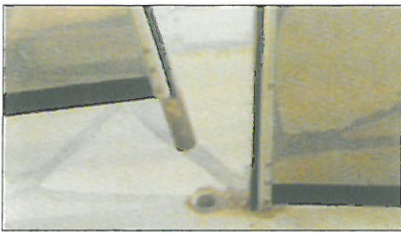

ROLLAWAY FENCE & SAFETY GATE

LOOKS

- Dark green mesh with Aluminium posts, provides a discrete addition to your overall approach to safety

FENCE

- Easy & simple to install
- Strong, tight mesh does not permit climbing
- The mesh will not rip, rot, fade or tear
- Toys cannot pass through the mesh or under if correctly installed
- 1.22m high
- Fence supplied in 1, 2, 3, 4 or 5 m sections with support posts at 1m intervals
- Each section is connected via child proof security hooks
- Each fence is supplied complete with sleeves and caps, ready to install
- All fences conform to AFNOR NF P90-306

GATES

- Access is provided either at the connection point of 2 sections of fence or using the self closing child proof gate, which conforms to AFNOR NF P90-306

Movable in a few minutes

QUALITY

- POST: aluminium anodised
- MESH: tested and proven to be the strongest mesh available.

Gate security hooks

Sections roll up for compact storage

CONVENIENCE

- SECTIONS ROLL UP FOR COMPACT STORAGE
- Never needs maintenance
- Caps cover the small holes

Sleeves for the post. Removable caps

THIS FENCE HAS BEEN SPECIALLY CREATED FOR THE PROTECTION OF CHILDREN AROUND THE SWIMMING POOL