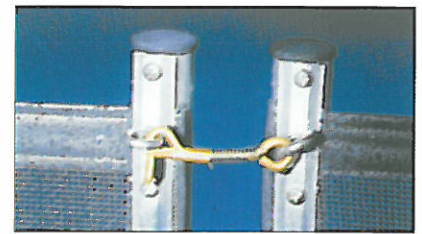

ROLLAWAY FENCE & SAFETY GATE

LOOKS

- Dark green mesh with Aluminium posts, provides a discrete addition to your overall approach to safety

FENCE

- Easy & simple to install
- Strong, tight mesh does not permit climbing
- The mesh will not rip, rot, fade or tear
- Toys cannot pass through the mesh or under if correctly installed
- 1.22m high
- Fence supplied in 1, 2, 3, 4 or 5 m sections with support posts at 1m intervals
- Each section is connected via child proof security hooks
- Each fence is supplied complete with sleeves and caps, ready to install
- All fences conform to AFNOR NF P90-306

GATES

- Access is provided either at the connection point of 2 sections of fence or using the self closing child proof gate, which conforms to AFNOR NF P90-306

Movable in a few minutes

QUALITY

- POST: aluminium anodised
- MESH: tested and proven to be the strongest mesh available.

Gate security hooks

Sections roll up for compact storage

CONVENIENCE

- SECTIONS ROLL UP FOR COMPACT STORAGE
- Never needs maintenance
- Caps cover the small holes

Sleeves for the post. Removable caps

THIS FENCE HAS BEEN SPECIALLY CREATED FOR THE PROTECTION OF CHILDREN AROUND THE SWIMMING POOL