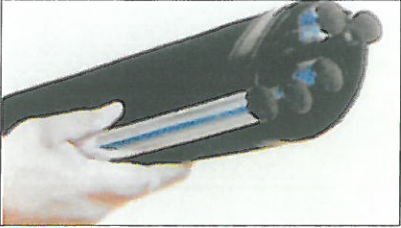

ROLLAWAY FENCE & SAFETY GATE

LOOKS

- Dark green mesh with Aluminium posts, provides a discrete addition to your overall approach to safety

FENCE

- Easy & simple to install
- Strong, tight mesh does not permit climbing
- The mesh will not rip, rot, fade or tear
- Toys cannot pass through the mesh or under if correctly installed
- 1.22m high
- Fence supplied in 1, 2, 3, 4 or 5 m sections with support posts at 1m intervals
- Each section is connected via child proof security hooks
- Each fence is supplied complete with sleeves and caps, ready to install
- All fences conform to AFNOR NF P90-306

GATES

- Access is provided either at the connection point of 2 sections of fence or using the self closing child proof gate, which conforms to AFNOR NF P90-306

Movable in a few minutes

QUALITY

- POST: aluminium anodised
- MESH: tested and proven to be the strongest mesh available.

Gate security hooks

Sections roll up for compact storage

CONVENIENCE

- SECTIONS ROLL UP FOR COMPACT STORAGE
- Never needs maintenance
- Caps cover the small holes

Sleeves for the post. Removable caps

THIS FENCE HAS BEEN SPECIALLY CREATED FOR THE PROTECTION OF CHILDREN AROUND THE SWIMMING POOL