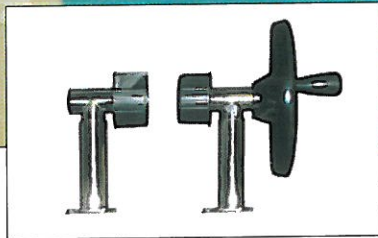

# PLASTICA PREMIUM REEL

- ✓ **SUITABLE FOR COVER WIDTHS 3.05m - 5.18m (10' - 17')**
- ✓ **COMPLETE WITH ALL FIXINGS FOR CONNECTING TO NEW OR EXISTING COVERS**
- ✓ **SIMPLE D.I.Y. INSTALLATION**
- ✓ **EASY TO OPERATE**
- ✓ **UNIQUE ANTI-SPIN LOCKING DEVICE**

The *Plastica Standard* Telescopic Reel System is an excellent value for money reel system. The tube is manufactured from anodised aluminium, the end stands are mirror polished stainless steel and has plastic wheels and a unique anti-spin locking device which locks the steering wheel in place.

The *Plastica Standard Reel* comes complete with all the necessary straps and fittings as well as an easy to follow instruction guide to ensure a quick and effortless installation.

The telescopic tube extends from 3.66m to 5.49m (12' to 18') to suit cover sizes from 3.05m - 5.18m (10' to 17'). Maximum Cover Size 60m<sup>2</sup>