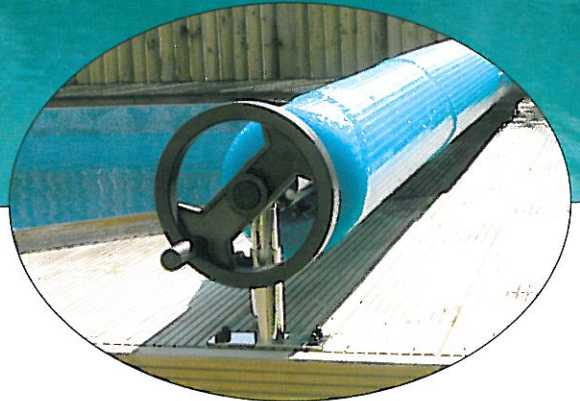

# PLASTICA PREMIUM REEL

- ✓ **SUITABLE FOR COVER WIDTHS 3.05m - 5.18m (10' - 17')**
- ✓ **COMPLETE WITH ALL FIXINGS FOR CONNECTING TO NEW OR EXISTING COVERS**
- ✓ **SIMPLE D.I.Y. INSTALLATION**
- ✓ **EASY TO OPERATE**
- ✓ **UNIQUE ANTI-SPIN LOCKING DEVICE**

The *Plastica Standard* Telescopic Reel System is an excellent value for money reel system. The tube is manufactured from anodised aluminium, the end stands are mirror polished stainless steel and has plastic wheels and a unique anti-spin locking device which locks the steering wheel in place.

The *Plastica Standard Reel* comes complete with all the necessary straps and fittings as well as an easy to follow instruction guide to ensure a quick and effortless installation.

The telescopic tube extends from 3.66m to 5.49m (12' to 18') to suit cover sizes from 3.05m - 5.18m (10' to 17'). Maximum Cover Size 60m<sup>2</sup>