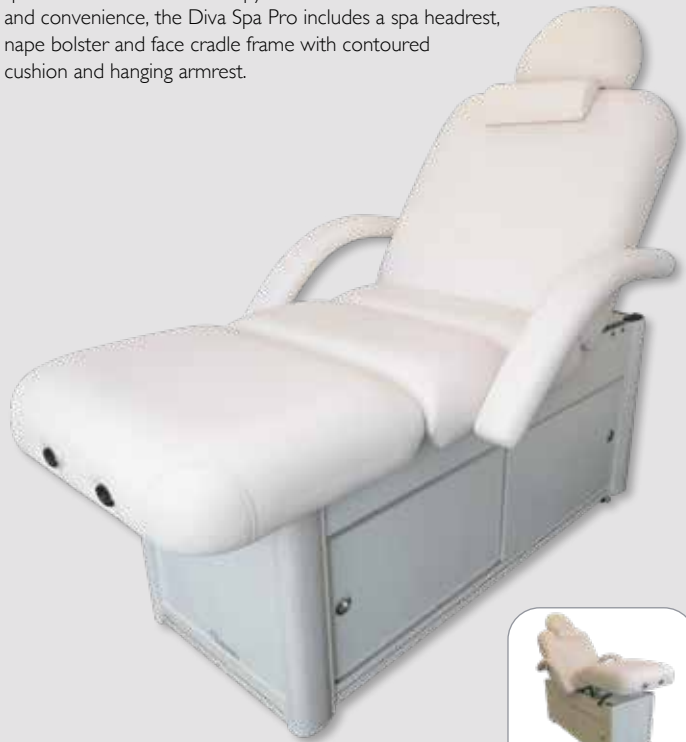

Electric Massage Couches

Affinity Diva Spa Pro Sumptuous • Comfort • Robust

A very flexible, fully electric, multi-functional couch that happily lends itself to any treatment. With its generous, under-couch storage cabinet, our Diva Spa Pro is a wonderful investment for any professional spa/salon or treatment/therapy centre. For added comfort and convenience, the Diva Spa Pro includes a spa headrest, nape bolster and face cradle frame with contoured cushion and hanging armrest.