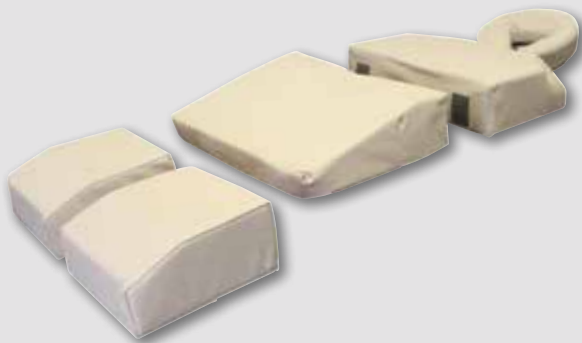

Affinity accessories

Affinity Body Bolster

The ultimate positioning aid

Ideal for use with the Affinity couches, these body bolsters are the ideal accessory to make your clients feel comfortable whilst being treated.

Included is a face cradle, split leg bolster, 2 torso cushions and a carry case.

“What our customers say
We treat a lot of pregnant ladies and find that they benefit from the added comfort and security provided by the Affinity Body Bolster.”