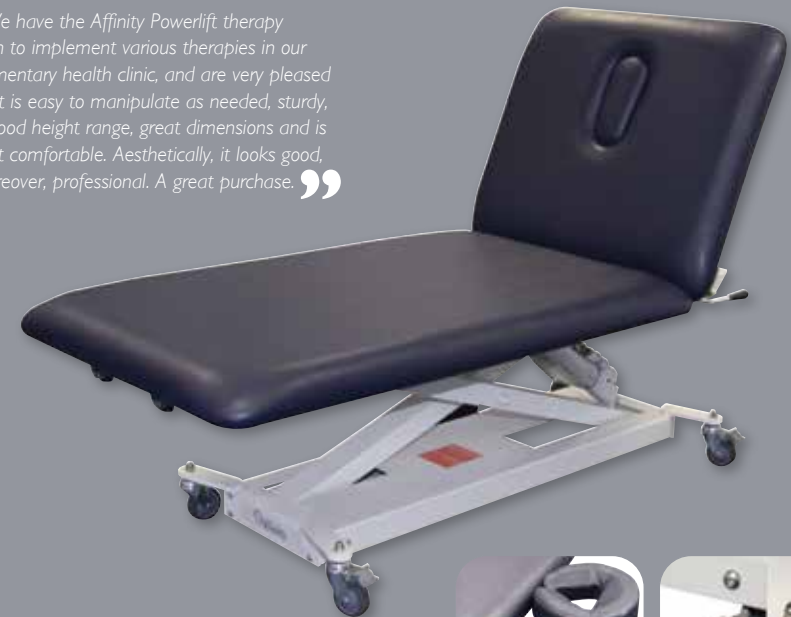

What our customers say

“ We have the Affinity Powerlift therapy couch to implement various therapies in our complementary health clinic, and are very pleased with it. It is easy to manipulate as needed, sturdy, has a good height range, great dimensions and is firm but comfortable. Aesthetically, it looks good, moreover, professional. A great purchase. ”