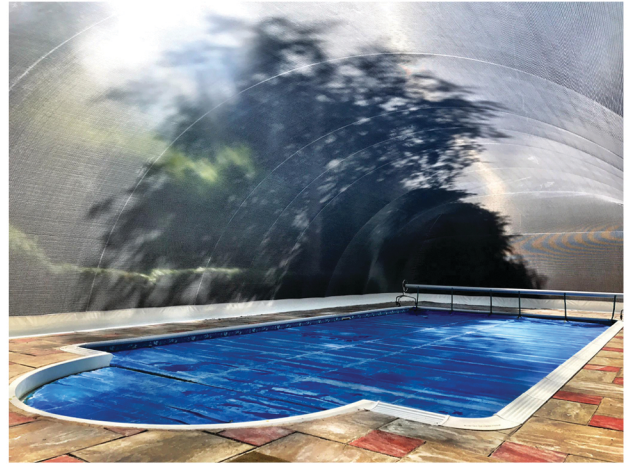

# The Aquaflex Air Structure

With installation only taking approximately 4 hours, you can start enjoying your air structure the same day you receive it. It not only protects children and animals from the pool, it keeps out leaves and other debris reducing pool cleaning time. It will cut your chemical and heating costs as well as help warm the pool by solar gain.

## Features:-

- \* Made from tough UV protected net reinforced vinyl
- \* Scuff proof materials at ground level
- \* Two different anchor systems to suit your site - cable fixing or water tube fixing
- \* Replacement zip mechanism
- \* Zip flap door for easy access
- \* Door position to suit your requirements
- \* Low level models available
- \* Weatherproof fan housing
- \* Whisper quiet fan can be positioned where you wish
- \* 3 year structure guarantee
- \* Available in special shapes and sizes

## The Cable Anchor System

A continuous heavy steel cable, welded into a scuff proof anchor skirt around the base of the structure. The cable and skirt is attached by shackles to anti-corrosion ring bolts screwed into the pool surround.

- \* Effective anchor for the largest structures
- \* Can be fitted to uneven pool surrounds
- \* Air retaining flaps incorporated
- \* All fixings supplied

Cable Anchor System

Zip Fixings