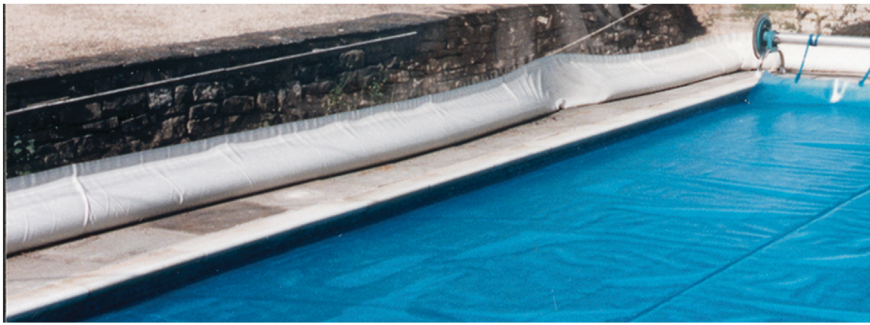

# The Aquaflex Air Structure

## The Cable Anchor System

A continuous heavy steel cable, welded into a scuff proof anchor skirt around the base of the structure. The cable and skirt is attached by shackles to anti-corrosion ring bolts screwed into the pool surround.

- \* Effective anchor for the largest structures
- \* Can be fitted to uneven pool surrounds
- \* Air retaining flaps incorporated
- \* All fixings supplied

Cable Anchor System

Zip Fixings