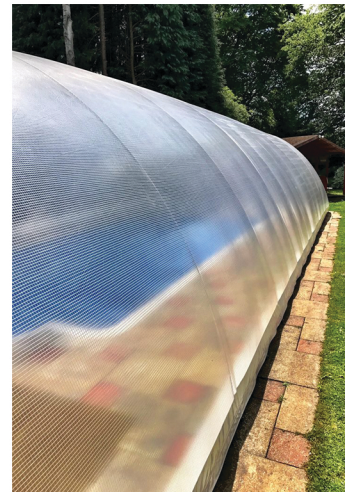

## Features:-

- \* Made from tough UV protected net reinforced vinyl
- \* Scuff proof materials at ground level
- \* Two different anchor systems to suit your site - cable fixing or water tube fixing
- \* Replacement zip mechanism
- \* Zip flap door for easy access
- \* Door position to suit your requirements
- \* Low level models available
- \* Weatherproof fan housing
- \* Whisper quiet fan can be positioned where you wish
- \* 3 year structure guarantee
- \* Available in special shapes and sizes