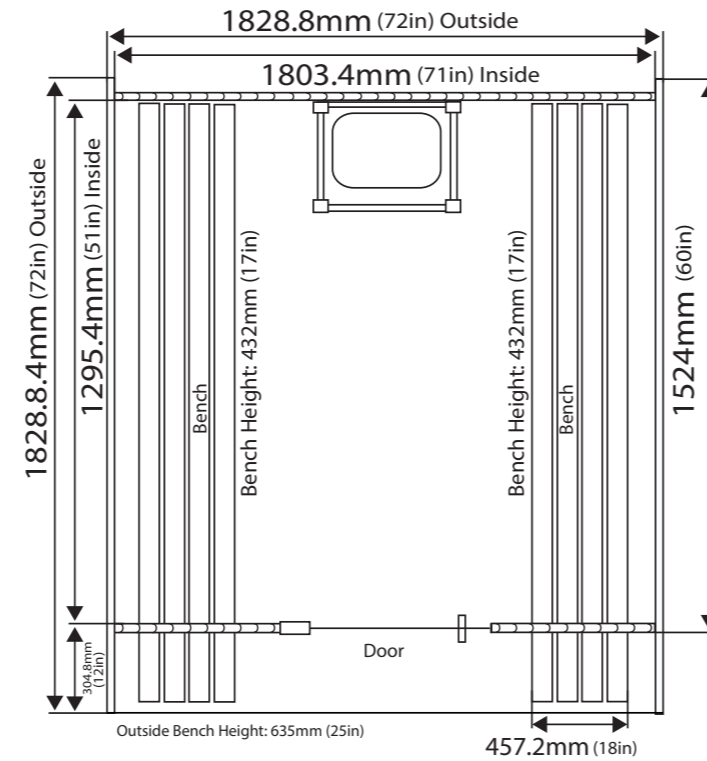

AUDRA

5+1 Canopy Barrel Sauna 2-4 Person

Sauna Interior Height: 1829mm (72in)

Sauna Exterior Height: 1956mm (77in)

*All dimensions are approximate

Check your worries at the door on the exterior benches before entering the Audra for a refreshing sauna session. Measuring 6'x6', this canopy style barrel can fit up to four people. When the 180°F temperatures become too hot, cool off on the exterior benches before hopping back in. Properly installed, the heater included in your sauna kit should consistently achieve temperatures of 175-185°F in 45-60 minutes. Enjoy a traditional sauna experience with up to four people in your Audra barrel sauna!

Includes the following extras:
Harvia 'The Wall' Heater | Sauna stones | Ladle, bucket & thermometer/hydrometer | Floor kit
plus free carriage to a mainland UK address

Product Code: AH/AUDRA/RC
1.829m (L) x 1.829m (W) x 1.956m (H)

PINNACLE

6x6 Barrel Sauna 2-4 Person

Sauna Interior Height: 1829mm (72in)

Sauna Exterior Height: 1956mm (77in)

*All dimensions are approximate

Tried and true, the Pinnacle is both a staple and a best-seller. Measuring at 6'x6', this barrel sauna embodies "happy medium" to a T: not too small and not too big. You can stretch out on your own or invite three friends to experience the magic of sauna. Paired with a Harvia 6kW electric heater, you'll be sweating in less than an hour as the temperatures climb to 180°F. Prefer a sauna first thing in the morning? Turn the dial and delay the start time up to eight hours while you sleep. Instant relaxation is right around the corner with a Pinnacle barrel sauna!