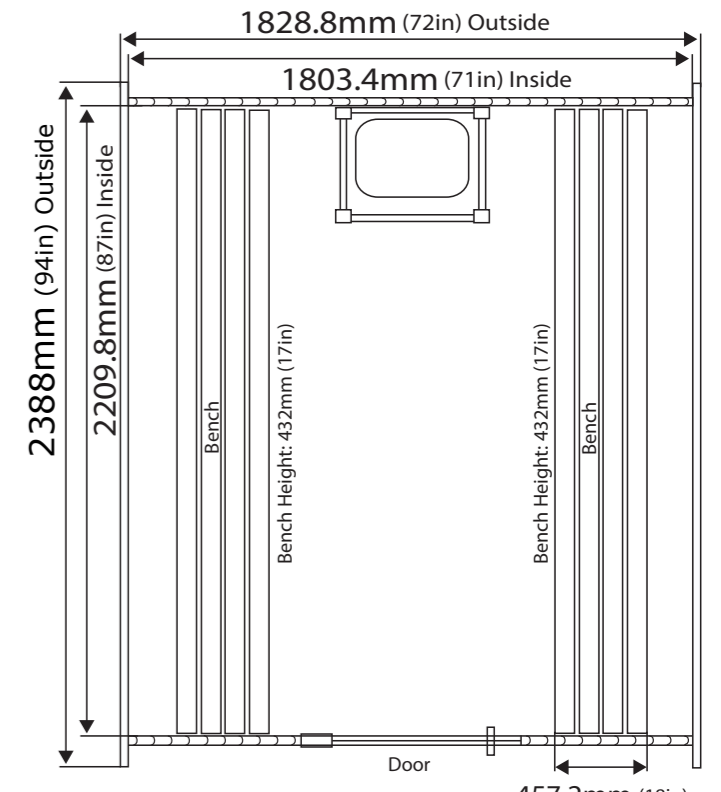

PRINCETON

6x8 Barrel Sauna 4-6 Person

Sauna Interior Height: 1829mm (72in)

Sauna Exterior Height: 1956mm (77in)

*All dimensions are approximate

Either you are tall, you like a lot of room, or both. No matter your reason, the Princeton fits the bill! At eight feet long, the Princeton has the largest interior of our barrel sauna rooms. Measuring 6'x8', it has enough space to let you stretch out or invite some friends over. The Harvia 8kW electric heater fires the room up to 180°F in an hour. You can also delay the start time up to eight hours; your choice. Bring the Finnish tradition to your backyard with the Princeton barrel sauna!

Includes the following extras:
Harvia 'The Wall' Heater | Sauna stones | Ladle, bucket & thermometer/hydrometer | Floor kit
plus free carriage to a mainland UK address

Product Code: AH/PRINCETON/RC
2.388m (L) x 1.829m (W) x 1.956m (H)