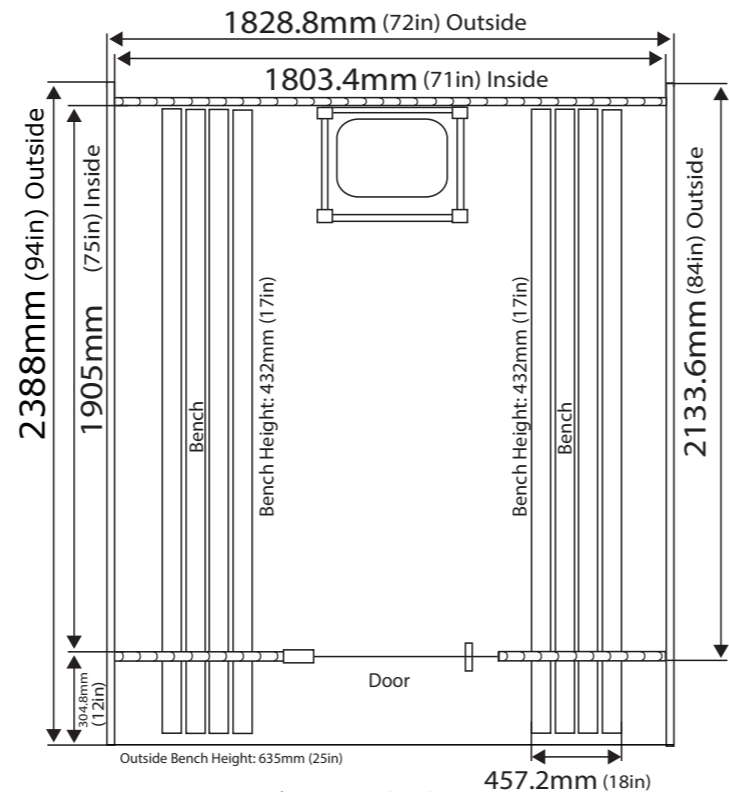

HUNTINGTON

7+1 Canopy Barrel Sauna 4-6 Person

Outside Bench Height: 635mm (25in)

Sauna Interior Height: 1829mm (72in)

Sauna Exterior Height: 1956mm (77in)

*All dimensions are approximate

The Huntington offers a well-rounded traditional sauna experience: plenty of room to stretch out and enjoy the sauna heat, plus two exterior benches to cool off. Due to the canopy design, seven feet of the 8-foot-long sauna are reserved for the sauna room, while the exterior benches take up the remaining foot. The sauna space has room for up to 6 people to enjoy temperatures of 180°F. The Harvia 8kW electric heater can start right away, or you can delay the start time up to eight hours – go about your day or go to sleep and the sauna will be hot when you are ready to get in!

Includes the following extras:
Harvia 'The Wall' Heater | Sauna stones | Ladle, bucket & thermometer/hydrometer | Floor kit
plus free carriage to a mainland UK address

Product Code: AH/HUNTINGTON/RC
2.488m (L) x 1.829m (W) x 1.956m (H)