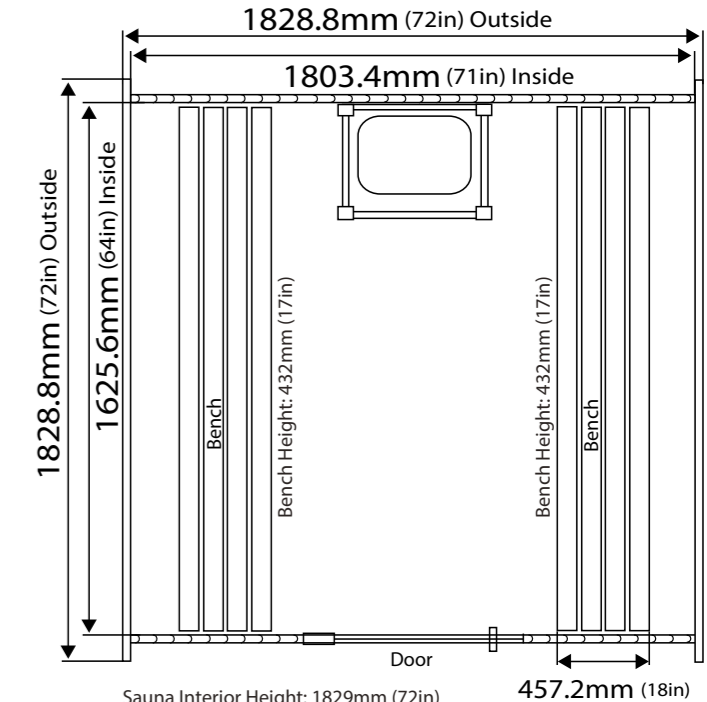

AUDRA

5+1 Canopy Barrel Sauna 2-4 Person

Sauna Interior Height: 1829mm (72in)

Sauna Exterior Height: 1956mm (77in)

*All dimensions are approximate

Check your worries at the door on the exterior benches before entering the Audra for a refreshing sauna session. Measuring 6'x6', this canopy style barrel can fit up to four people. When the 180°F temperatures become too hot, cool off on the exterior benches before hopping back in. Properly installed, the heater included in your sauna kit should consistently achieve temperatures of 175-185°F in 45-60 minutes. Enjoy a traditional sauna experience with up to four people in your Audra barrel sauna!

Includes the following extras:
Harvia 'The Wall' Heater | Sauna stones | Ladle, bucket & thermometer/hydrometer | Floor kit
plus free carriage to a mainland UK address

Product Code: AH/AUDRA/RC
1.829m (L) x 1.829m (W) x 1.956m (H)

PINNACLE

6x6 Barrel Sauna 2-4 Person

Sauna Interior Height: 1829mm (72in)

Sauna Exterior Height: 1956mm (77in)

*All dimensions are approximate

Tried and true, the Pinnacle is both a staple and a best-seller. Measuring at 6'x6', this barrel sauna embodies "happy medium" to a T: not too small and not too big. You can stretch out on your own or invite three friends to experience the magic of sauna. Paired with a Harvia 6kW electric heater, you'll be sweating in less than an hour as the temperatures climb to 180°F. Prefer a sauna first thing in the morning? Turn the dial and delay the start time up to eight hours while you sleep. Instant relaxation is right around the corner with a Pinnacle barrel sauna!