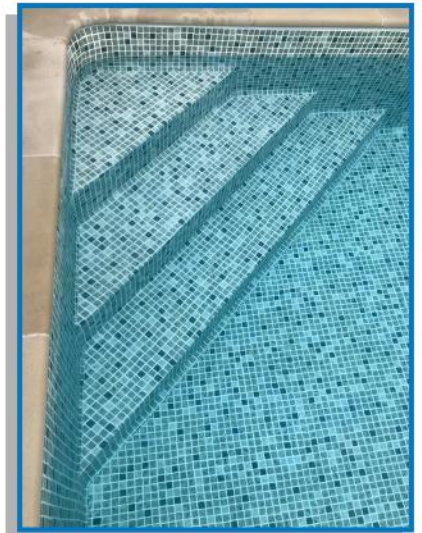

Photograph supplied by Home Counties Swimming Pools