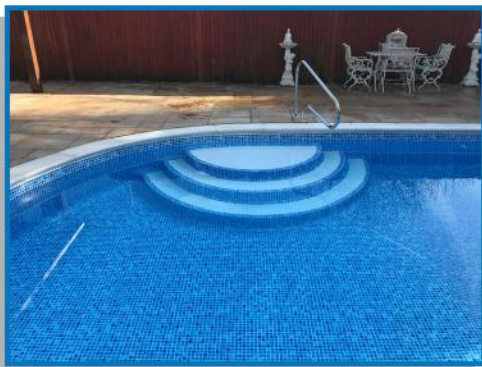

Photographs supplied by Chiswell Pools