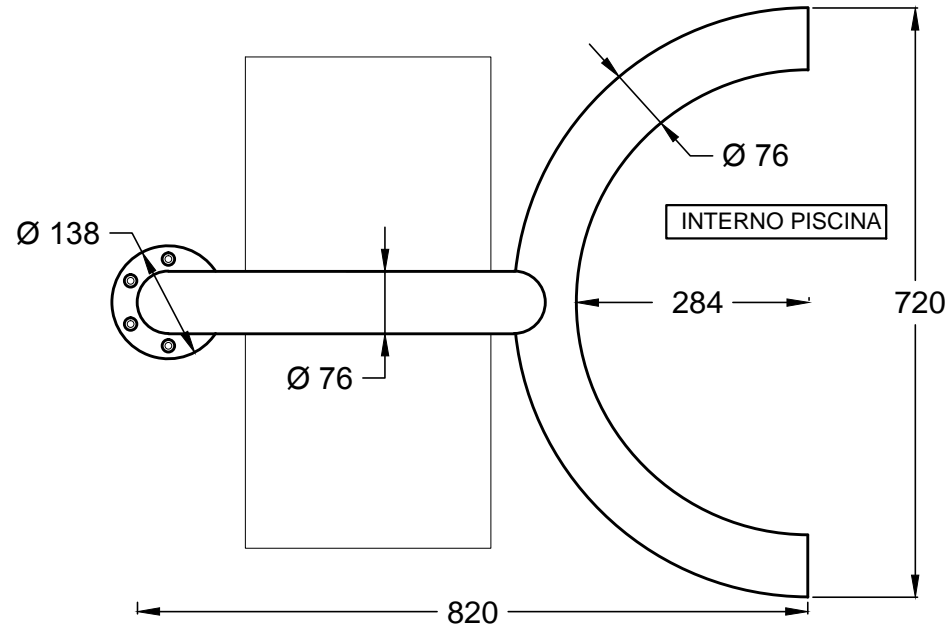

# FONTANA A CASCATA TIPO "AVVOLGENTE" DECORATIVE FALL FOUNTAIN " ENVELOPING" TYPE

Connection 50mm  
15 CBM per hour required