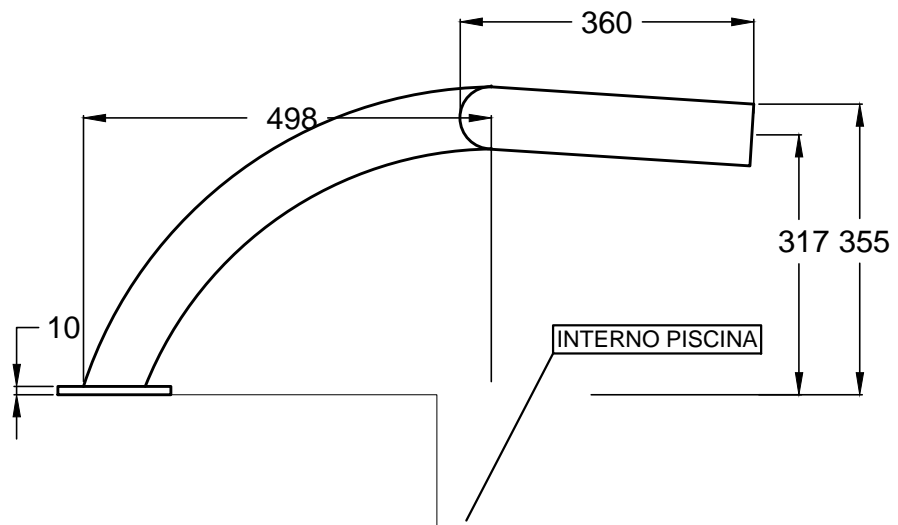

# FONTANA A CASCATA TIPO "AVVOLGENTE" DECORATIVE FALL FOUNTAIN " ENVELOPING" TYPE

Connection 50mm  
15 CBM per hour required