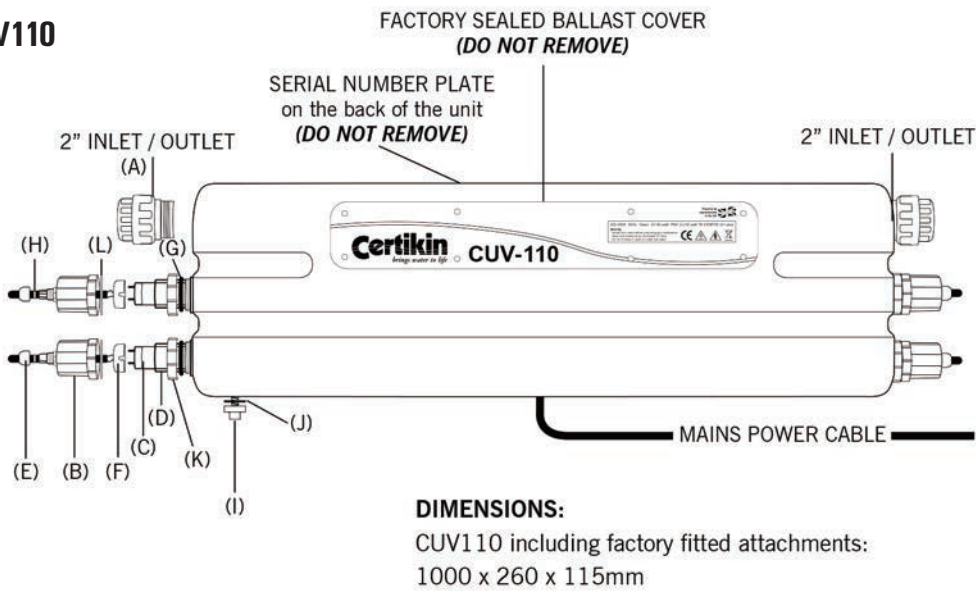

CUV30 & CUV55

CUV110

POSITIONING AND MOUNTING THE CUV (Vertically or Horizontally)

IMPORTANT: Valves positioned after the CUV must never be closed when the pump is in operation. DO NOT "dead-head" the unit.

SYMBOL KEY: