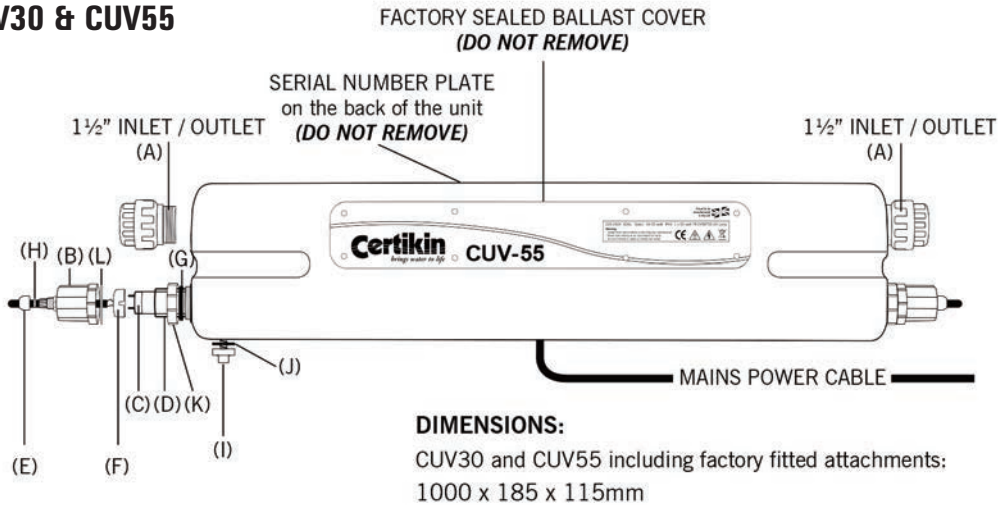

CUV30 & CUV55