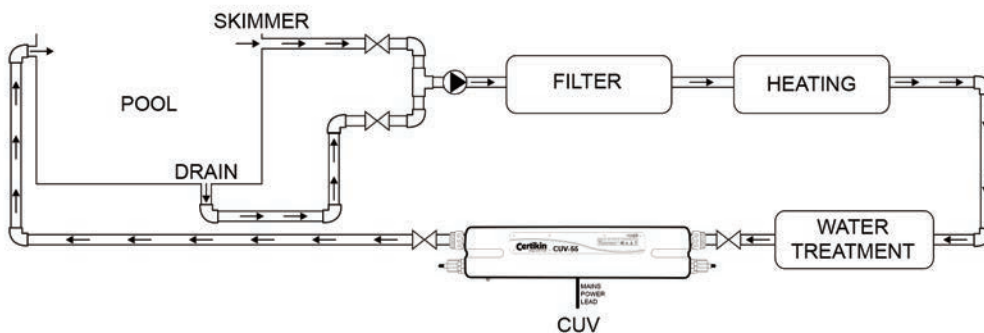

Certikin UV-C

Code	Description	D
CUV30	30 Watt Certikin UV System	
CUV55	55 Watt Certikin UV System	
CUV110	110 Watt Certikin UV System	

	CUV30	CUV55	CUV110
Treats up to (litres)	30,000	55,000	110,000
Max Flow Rate litres / hour	15,000	27,500	36,500
Bulb Life (hours)	9000	9000	9000
Bulb - with Certikin code	1 x 30 Watt CUV30B	1 x 55 Watt CUV55B	2 x 55 Watt CUV55B
Inlet . Outlet UK models	1.5" BSP female thread	1.5" BSP female thread	2" BSP female thread
Electrical Rating	220-240V, 50Hz, 33-36W	220-240V, 50Hz, 40-50W	220-240V, 50Hz, 67-81W
Dimensions (mm)	1000 x 185 x 115mm	1000 x 185 x 115mm	1000 x 260 x 115mm

Certikin
brings water to life

CUV30 & CUV55

CUV110

POSITIONING AND MOUNTING THE CUV (Vertically or Horizontally)

IMPORTANT: Valves positioned after the CUV must never be closed when the pump is in operation. DO NOT "dead-head" the unit.