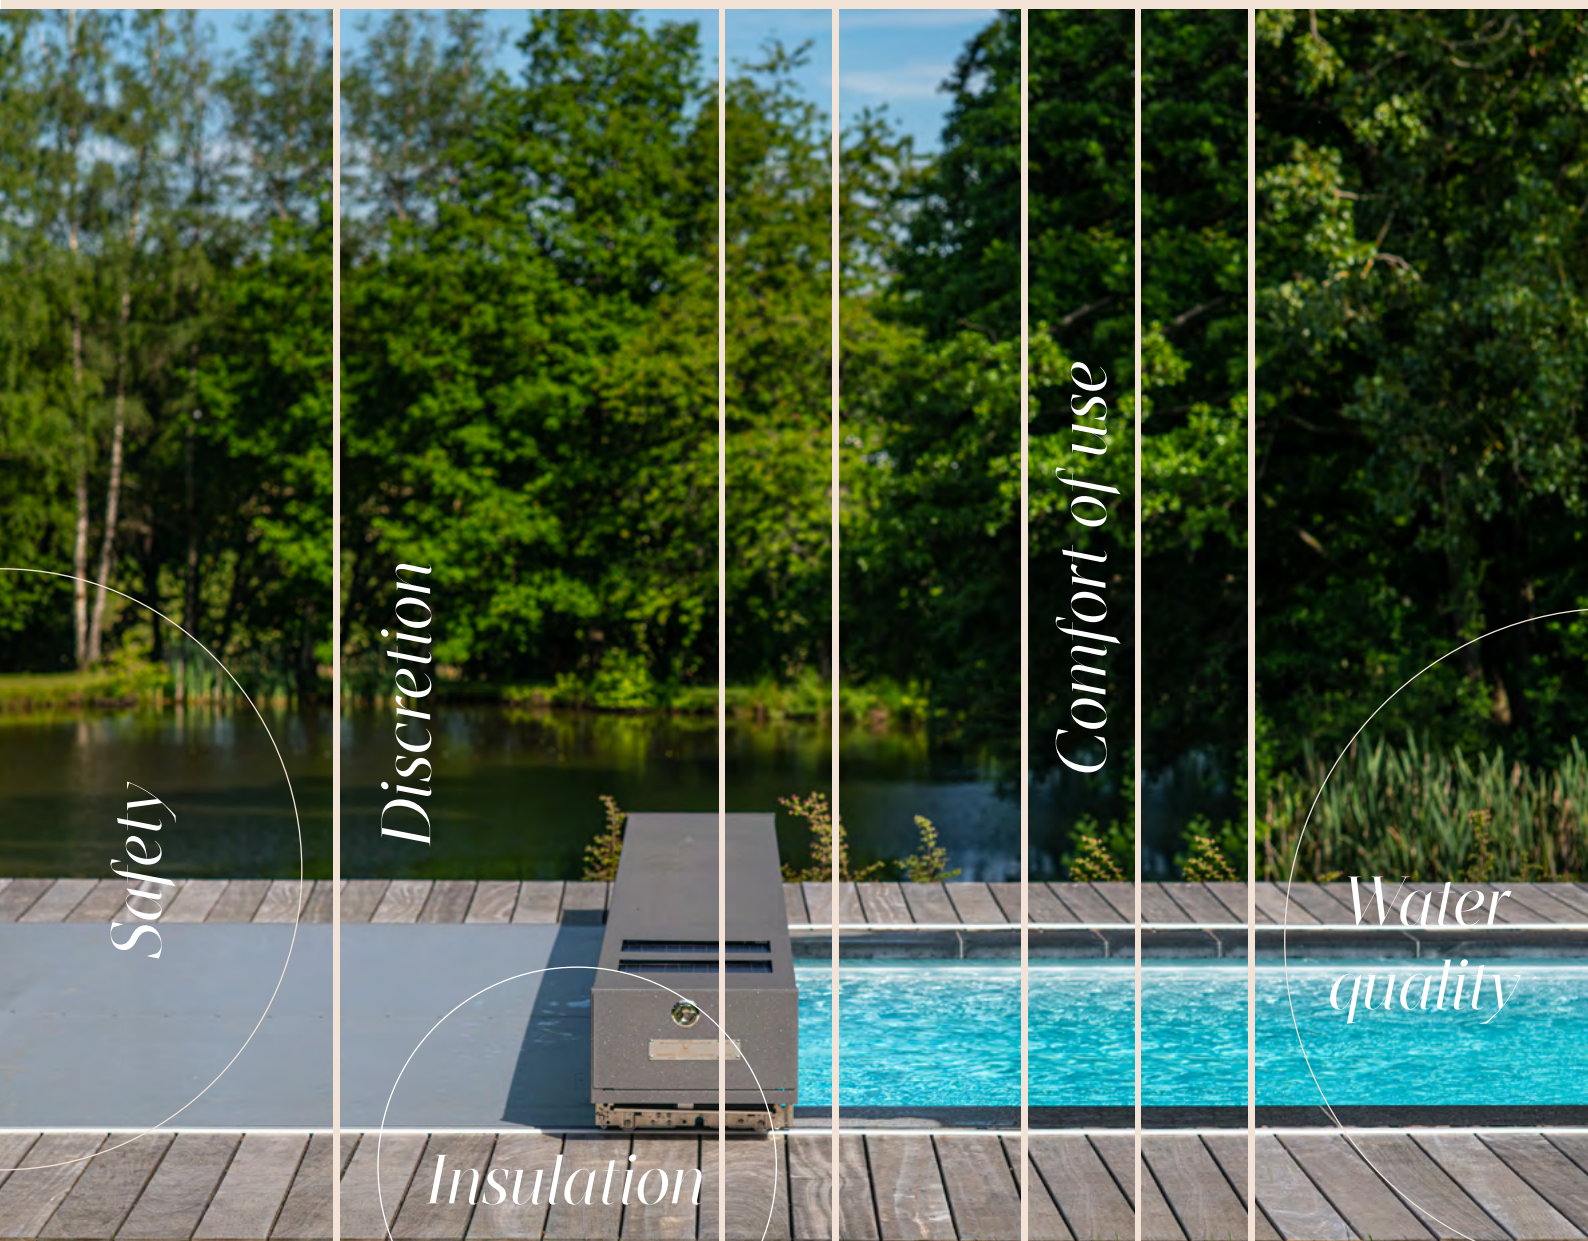

The *benefits* of the Coverseal.