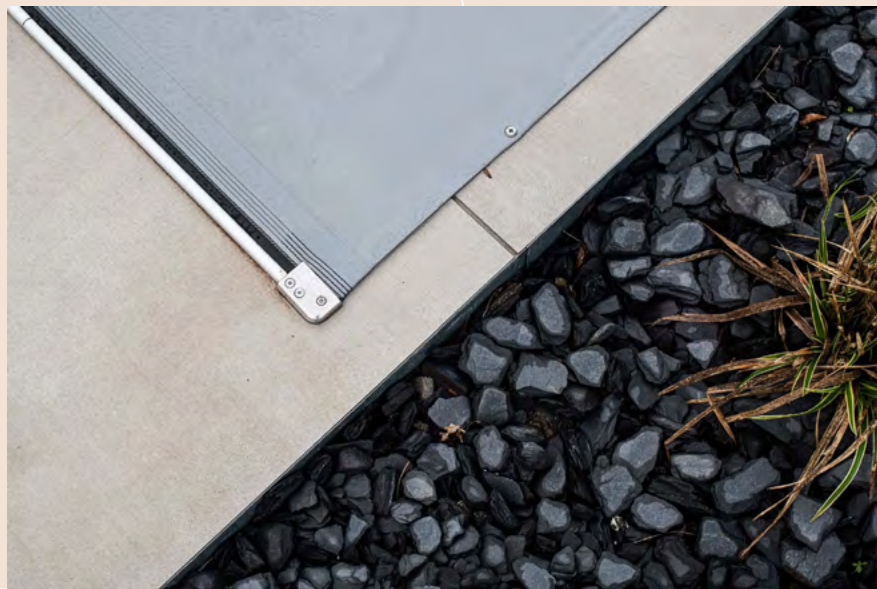

## *A reliable & patented technology*

The exclusive, patented Coverseal system comprises a unique mechanism that allows the fabric to unroll and lock in place thanks to an extra-flat, extremely discreet, 10 mm thick rail. The fabric was developed by the Serge Ferrari brand, the world leader in this market, for top resistance to UV rays, extreme climatic conditions and the most exacting standards, particularly NF P90-308 of December 2013.

# Automatic *Model.*

The «Automatic» model is the crown of our range, combining technology, aesthetics and respect for the environment. Actuated by a wired or wireless control unit (with the pool kept in sight), it will provide you with optimum convenience and allow you to uncover or make your pool safe in less than one minute. His cover is chosen by demanding customers who refuse to compromise between aesthetics and performance.