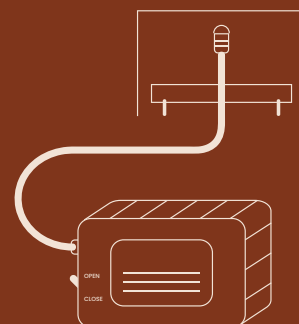

Coverseal offers you
different models according
to your *needs &*
requirements.

AUTOMATIC

MANUAL

*SEMI-
AUTOMATIC*

EN SAVOIR +