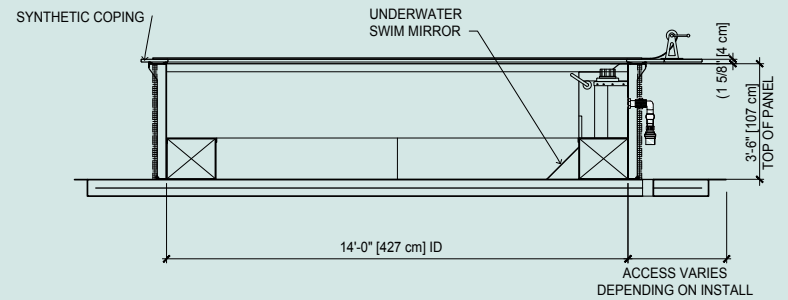

## Pool Layout and Specifications

ORIGINAL ENDLESS POOL SINGLE PROPELLER, 5 HP SYSTEM

Skirting is not included in the Endless Pools Classic package.