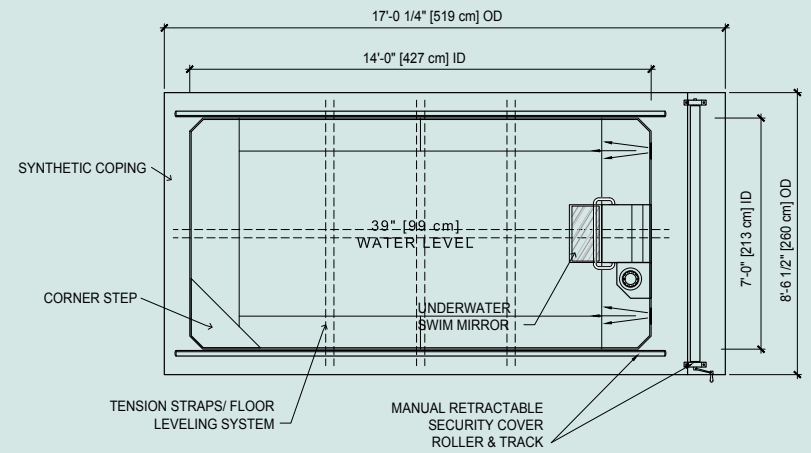

## Pool Layout and Specifications

ORIGINAL ENDLESS POOL SINGLE PROPELLER, 5 HP SYSTEM

Skirting is not included in the Endless Pools Classic package.