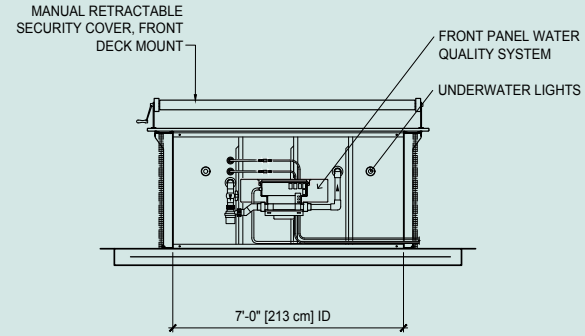

## Pool Layout and Specifications

ORIGINAL ENDLESS POOL SINGLE PROPELLER, 5 HP SYSTEM

Skirting is not included in the Endless Pools Classic package.