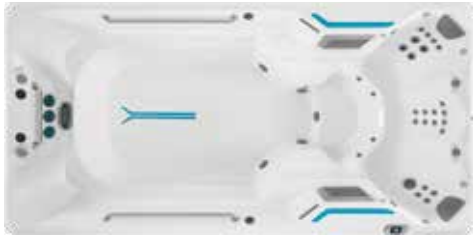

E500 (458 L x 226 W x 147 D cm)

E550 (458 L x 239 W x 147 D cm)

E700 (518 L x 226 W x 147 D cm)

E2000 (610 L x 226 W x 147 D cm)

You Deserve a Premium Aquatic Experience.

Swim in place against a steady stream of water so smooth you'll think you are swimming in open water.

i Shown with optional underwater treadmill

SHELL & CABINET COLOUR OPTIONS

Alpine White shell

Ice Grey shell

Mocha cabinet

Grey cabinet

X500 (457 L x 226 W x 127 D cm)

X2000 (610 L x 226 W x 147 D cm)

SHELL & CABINET COLOUR OPTIONS

Alpine White shell

Ice Grey shell

Mocha cabinet

Grey cabinet

Exercise that fits your life.

Feel water's resistance for any exercise regimen, any time of day.

Swim and enjoy a jetted swim like no other 'swim spa.' Three round Swim Jets (on top) provide resistance, while the River Jet (below) provides lift. All jets use a boost effect to draw in more water, multiplying the volume. Using the two diverter valves, users can adjust the highly variable pace of the current for both swim and water-workout options.