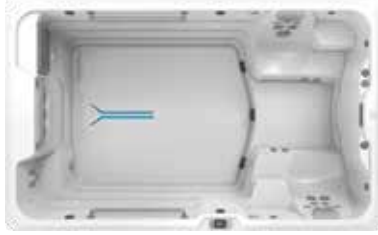

i Shown with optional underwater treadmill

SHELL & CABINET COLOUR OPTIONS

Alpine White shell

Ice Grey shell

Mocha cabinet

Grey cabinet

X500 (457 L x 226 W x 127 D cm)

X2000 (610 L x 226 W x 147 D cm)

SHELL & CABINET COLOUR OPTIONS

Alpine White shell

Ice Grey shell

Mocha cabinet

Grey cabinet

Exercise that fits your life.

Feel water's resistance for any exercise regimen, any time of day.

Swim and enjoy a jetted swim like no other 'swim spa.' Three round Swim Jets (on top) provide resistance, while the River Jet (below) provides lift. All jets use a boost effect to draw in more water, multiplying the volume. Using the two diverter valves, users can adjust the highly variable pace of the current for both swim and water-workout options.

R200 (366 L x 226 W x 127 D cm)

R500 (457 L x 226 W x 127 D cm)

SHELL & CABINET COLOUR OPTIONS

Alpine White shell

Ice Grey shell

Mocha cabinet

Grey cabinet

Fitness isn't always physical.