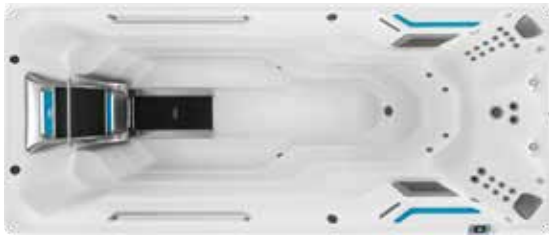

PLAY

Not all fitness is physical. Feed your emotional well-being by enjoying playtime with your family and friends.

RELAX

Manufactured in the same facility as leading Watkins Wellness® hot tub brands, our spa experts design the hydromassage features to ensure your post-workout cool-down is as amazing as your workout.

E500 (458 L x 226 W x 147 D cm)

E550 (458 L x 239 W x 147 D cm)

E700 (518 L x 226 W x 147 D cm)

E2000 (610 L x 226 W x 147 D cm)

You Deserve a Premium Aquatic Experience.

Swim in place against a steady stream of water so smooth you'll think you are swimming in open water.

i Shown with optional underwater treadmill

SHELL & CABINET COLOUR OPTIONS

Alpine White shell

Ice Grey shell

Mocha cabinet

Grey cabinet

X500 (457 L x 226 W x 127 D cm)

X2000 (610 L x 226 W x 147 D cm)

SHELL & CABINET COLOUR OPTIONS

Alpine White shell

Ice Grey shell

Mocha cabinet

Grey cabinet

Exercise that fits your life.

Feel water's resistance for any exercise regimen, any time of day.

Swim and enjoy a jetted swim like no other 'swim spa.' Three round Swim Jets (on top) provide resistance, while the River Jet (below) provides lift. All jets use a boost effect to draw in more water, multiplying the volume. Using the two diverter valves, users can adjust the highly variable pace of the current for both swim and water-workout options.