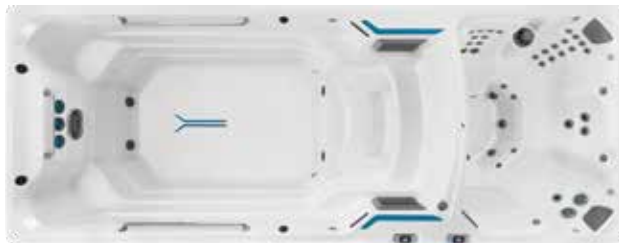

R200 (366 L x 226 W x 127 D cm)

R500 (457 L x 226 W x 127 D cm)

SHELL & CABINET COLOUR OPTIONS

Arctic White shell

Ice Grey shell

Mocha cabinet

Grey cabinet

FITNESS IS NOT ALWAYS PHYSICAL.

i DID YOU KNOW?

Water's buoyancy makes you feel up to 90 percent lighter and provides 360 degrees of resistance!

X200 (366 L x 226 W x 127 D cm)

X500 (457 L x 226 W x 127 D cm)

X2000 (610 L x 226 W x 147 D cm)

SHELL & CABINET COLOUR OPTIONS

Arctic White shell

Ice Grey shell

Mocha cabinet

Grey cabinet

EXERCISE THAT FITS YOUR LIFE.

Feel water’s resistance for any exercise regimen, any time of day.

Swim and enjoy a jetted swim like no other ‘swim spa.’ Three round Swim Jets (on top) provide resistance, while the River Jet (below) provides lift. All jets use a boost effect to draw in more water, multiplying the volume. Using the two diverter valves, users can adjust the highly variable pace of the current for both swim and water-workout options.

E500 (458 L x 226 W x 132/147 D cm)

E550 (458 L x 239 W x 147 D cm)

E700 (518 L x 226 W x 132/147 D cm)

E2000 (610 L x 226 W x 147 D cm)

THE MAGIC IS IN THE MACHINE®.

Swim in place against a steady stream of water so smooth you will think you are swimming in open water.