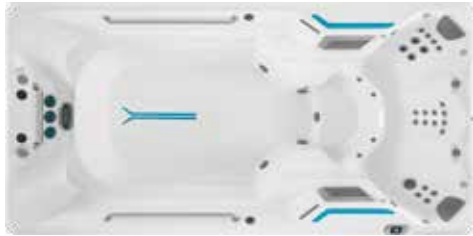

R200 (366 L x 226 W x 127 D cm)

R500 (457 L x 226 W x 127 D cm)

SHELL & CABINET COLOUR OPTIONS

Arctic White shell

Ice Grey shell

Mocha cabinet

Grey cabinet

FITNESS IS NOT ALWAYS PHYSICAL.

i DID YOU KNOW?

Water's buoyancy makes you feel up to 90 percent lighter and provides 360 degrees of resistance!

X200 (366 L x 226 W x 127 D cm)

X500 (457 L x 226 W x 127 D cm)

X2000 (610 L x 226 W x 147 D cm)

SHELL & CABINET COLOUR OPTIONS

Arctic White shell

Ice Grey shell

Mocha cabinet

Grey cabinet

EXERCISE THAT FITS YOUR LIFE.

Feel water’s resistance for any exercise regimen, any time of day.

Swim and enjoy a jetted swim like no other ‘swim spa.’ Three round Swim Jets (on top) provide resistance, while the River Jet (below) provides lift. All jets use a boost effect to draw in more water, multiplying the volume. Using the two diverter valves, users can adjust the highly variable pace of the current for both swim and water-workout options.

E500 (458 L x 226 W x 132/147 D cm)

E550 (458 L x 239 W x 147 D cm)

E700 (518 L x 226 W x 132/147 D cm)

E2000 (610 L x 226 W x 147 D cm)

THE MAGIC IS IN THE MACHINE®.

Swim in place against a steady stream of water so smooth you will think you are swimming in open water.