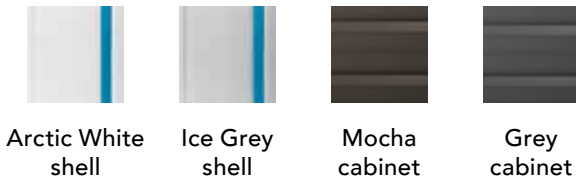

R200 (366 L x 226 W x 127 D cm)

R500 (457 L x 226 W x 127 D cm)

SHELL & CABINET COLOUR OPTIONS

Arctic White shell

Ice Grey shell

Mocha cabinet

Grey cabinet

FITNESS IS NOT ALWAYS PHYSICAL.