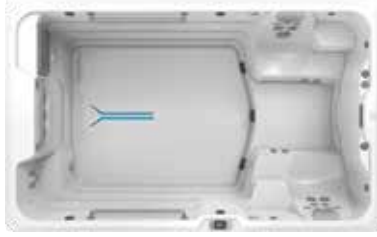

R200 (366 L x 226 W x 127 D cm)

R500 (457 L x 226 W x 127 D cm)

SHELL & CABINET COLOUR OPTIONS

Arctic White shell

Ice Grey shell

Mocha cabinet

Grey cabinet

FITNESS IS NOT ALWAYS PHYSICAL.