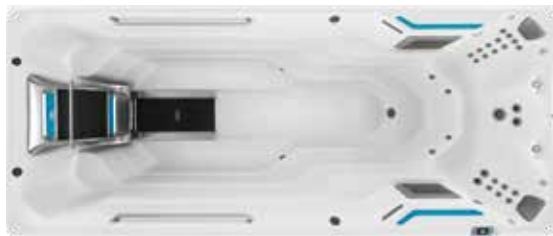

SHELL & CABINET COLOUR OPTIONS

Arctic White shell

Ice Grey shell

Mocha cabinet

Grey cabinet

EXERCISE THAT FITS YOUR LIFE.

Feel water’s resistance for any exercise regimen, any time of day.

Swim and enjoy a jetted swim like no other ‘swim spa.’ Three round Swim Jets (on top) provide resistance, while the River Jet (below) provides lift. All jets use a boost effect to draw in more water, multiplying the volume. Using the two diverter valves, users can adjust the highly variable pace of the current for both swim and water-workout options.

With SwimCross® Exercise Systems, convenience and versatility are abound so that staying active and maintaining a busy schedule are not mutually exclusive. Never again ask “how will I fit a workout into my day,” with a SwimCross Exercise System just steps from your door.

E500 (458 L x 226 W x 132/147 D cm)

E550 (458 L x 239 W x 147 D cm)

E700 (518 L x 226 W x 132/147 D cm)

E2000 (610 L x 226 W x 147 D cm)

THE MAGIC IS IN THE MACHINE®.

Swim in place against a steady stream of water so smooth you will think you are swimming in open water.