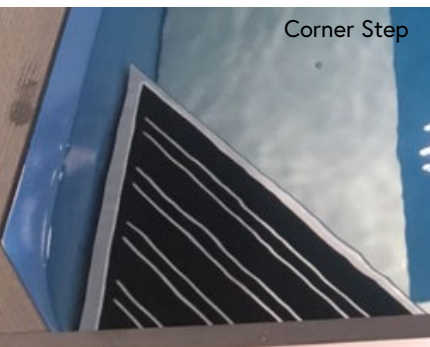

We strongly recommend a security cover for all installations that may be accessible to children, non-swimmers, and pets.

Automatic Cover Color Choices

Manual Retractable Security Cover

Manual Cover Color Choices

Enhanced Lifestyle

Re-imagine what your pool can be

Interior-Stairs and Hand Rail

Corner Step

Exterior Stairs

ACCESSIBILITY OPTIONS

INTERIOR STAIRS & STEPS

From a simple corner step to a set of full-depth stairs, our pool accessibility options can greatly aid your every entry and exit. Each step features marine-grade SwimDek® strips for exceptional traction and comfort.