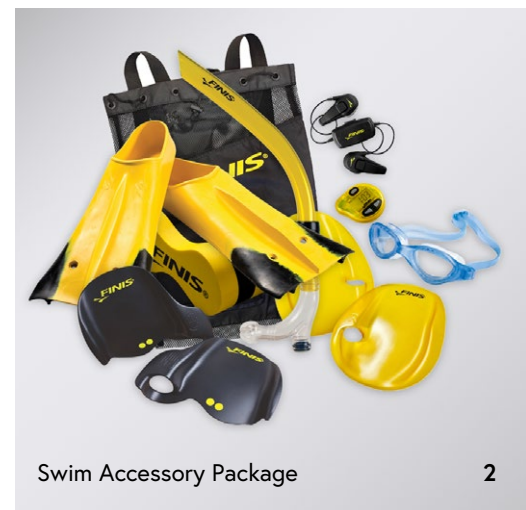

SWIM ACCESSORIES PACKAGE

For any level swimmer, this conveniently packaged money-saver includes an array of top-quality accessories. The staff at Endless Pools has individually selected each item. This kit includes: Swim Communicator to stream audio, Finis Z2 Gold Zoomers, Swimmers Snorkel, Agility Paddle, Instinct Sculling Paddle, Tempo Trainer Pro, Foam Pull Buoy, Energy Goggles.

Aquabike

Digital Pace Display

Aquatic Exercise Step

SwiMP3 Player

Swim Communicator

Swim Accessory Package

You choose the look of your pool. With the Endless Pools® Original Series, you'll enjoy unparalleled customization. You can locally source your own finishing options, or opt for our modern, easy-care skirting and coping.