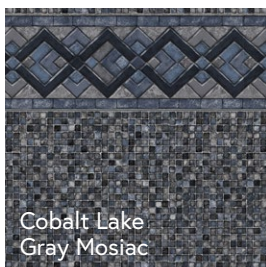

Summit Gray

Hampton
Seaglass

Cobalt Lake
Gray Mosaic