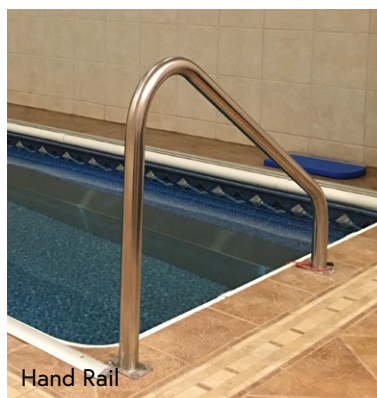

Rowing Kit

UNDERWATER MIRRORS

The Underwater Swim Mirror helps improve your stroke by providing instant feedback. The front mount, angled mirror is a must for serious swimmers.

Make your swims more effective with our full-length Underwater Floor Mirror. Monitor your technique, from hand entry to leg position. Stay centered in the pool's current. Maintain proper form: head down, looking right at the mirror. Enjoy a more engaging view to swim longer. The mirrors are manufactured from polished stainless steel (no glass!) for durability and a clear view.

Enhanced Lifestyle

Re-imagine what your pool can be

Interior-Stairs and Hand Rail

Corner Step

Exterior Stairs

ACCESSIBILITY OPTIONS

INTERIOR STAIRS & STEPS

From a simple corner step to a set of full-depth stairs, our pool accessibility options can greatly aid your every entry and exit. Each step features marine-grade SwimDek® strips for exceptional traction and comfort.

EXTERIOR STAIRS

Available in 2, 3 and 4-tread models, these stairs are capable of supporting up to 90kg. Our heavy-duty 4-stair option can support up to 320kg.

RAILS AND GRAB BARS

We offer several railings to help you get in and out of your pool including spa rail, hand rails, coping rails and interior grab bars.

Your Endless Pool dealer can help you choose the Access Options that are best suited for your mobility level, installation type, and coping style.

Coping Rail

3-foot Grab bar

Hand Rail

Spa Rail

WATER QUALITY ENHANCEMENTS