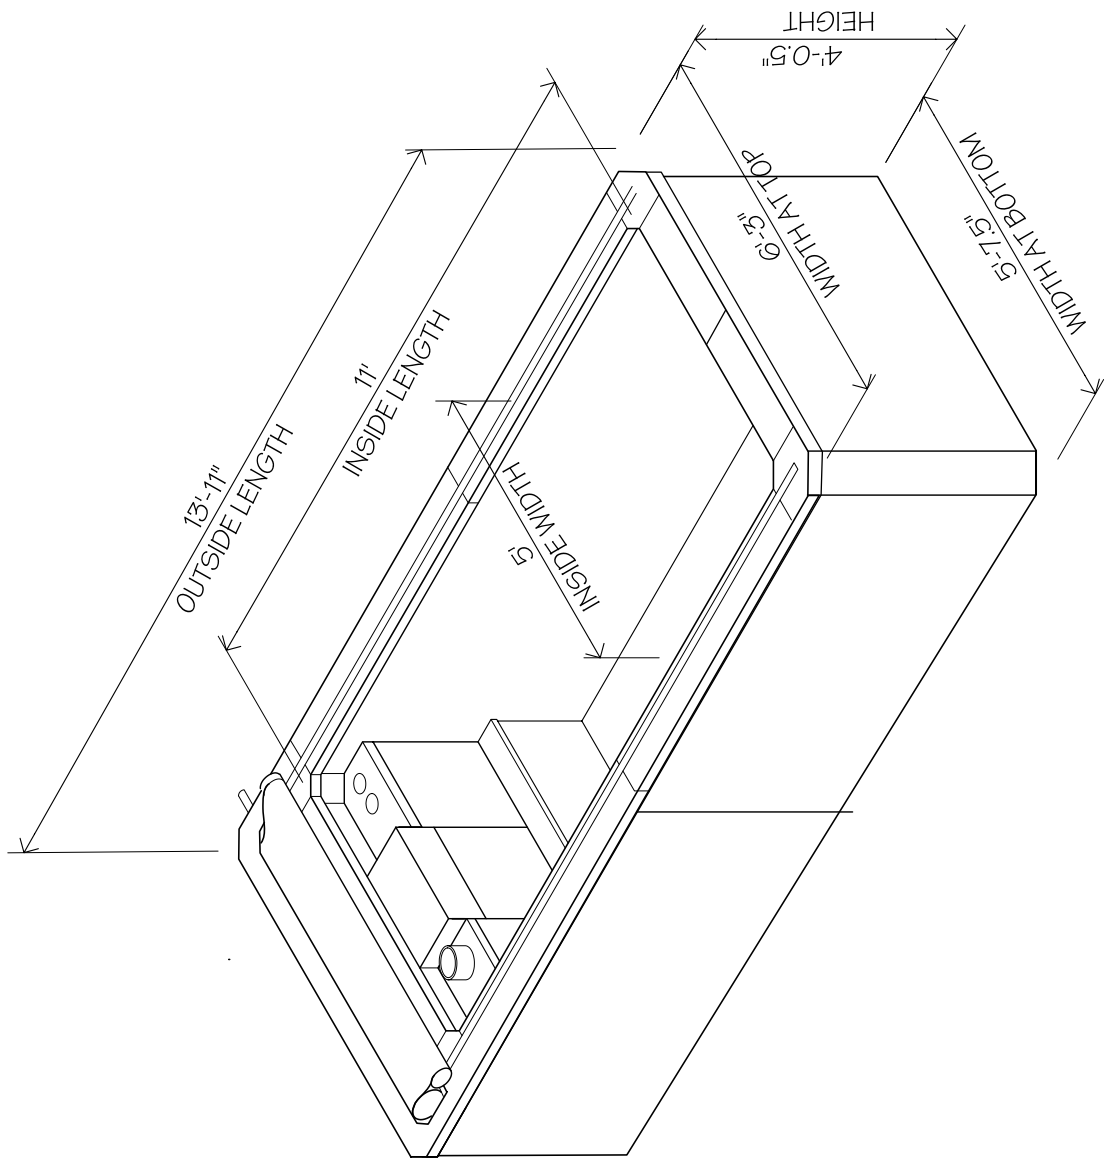

Endless Pools® StreamLine™

The StreamLine pool is freestanding and comes complete with:

- 4-kW electric heater
- Coping system
- Brushed aluminum skirting (4 sides)
- Retractable insulating cover
- Rear seats/step
- 2.5-hp swim current
- Floor leveling system (up to 2.75" out of level)
- Warranty (10-year structural, 2-year parts)

Options:

- Underwater swim mirror
- Exterior stairs
- Locking retractable security cover upgrade
- Child alarm

Specifications:

- Outside: 6' 3" x 13' 1" x 48.5"
- Swim area: 5' x 11' x 45"
- 1,400-gallon capacity
- Max. Power Req.: 30amp, 220v GFCI
- Max. Speed: 1.45/100-yd. pace, equivalent

Not To Scale

Description:

Diagram No.

Endless Pools® StreamLine™ System

2c

04/03/18