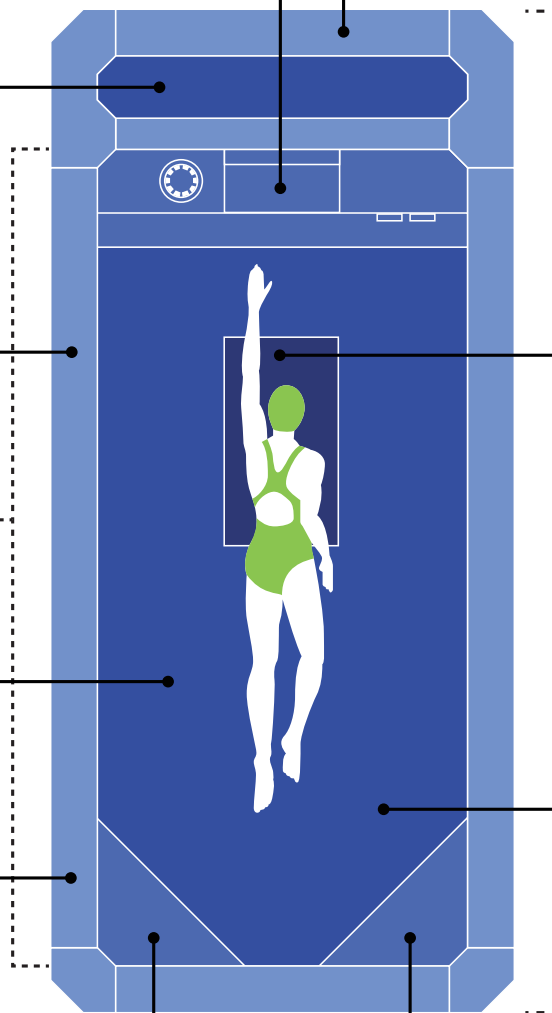

SWIM AT HOME FOR LESS

SWIM CURRENT

Ideal for recreational swimming, the 2.5-hp propulsion system has a top pace of 1:55/100 metres.

WATER QUALITY SYSTEM

Includes skimmer/filter, water purifier, 4 Kw electric heater/controller and circulating pump.

INTEGRATED COVER

Prevents heat loss and humidity. Optional security cover is available.

COPING

Aluminium and acrylic

SWIM AREA

1.52m x 3.35m
(one size only)

LINER

Blue, 28 mil.,
50% thicker than
the industry standard.

SKIRTING

Brushed aluminium
on all 4 sides.

FLOOR MIRROR

Real-time feedback
helps improve stroke
and technique. (optional)

FOOT PRINT

1.91m x 4.24m
(one size only)

WATER DEPTH

1.14m (one depth)
Ideal for swimming
and water aerobics.

SEATING

Rear corner seats/steps
for entry, egress and relaxation.

The all-inclusive Streamline gives you Endless Pools quality at a new, low price.

Endless Pools
1601 Dutton Mill Road
Aston, PA 19014-2831 USA
www.endlesspools.co.uk
swim@endlesspools.com
0800 520 0433