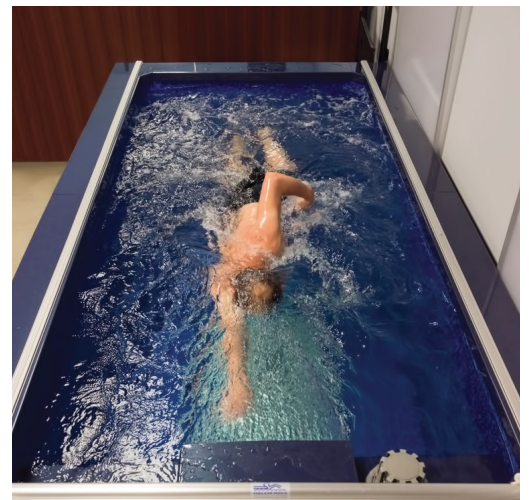

INTRODUCING STREAMLINE™

Our Most Affordable & Compact Swimming Pool
for Year-round Fun & Fitness

Imagine enjoying all the benefits of year-round swimming and low-impact exercise in heating warm water ... all from the convenience and privacy of your own home. **That's what Streamline delivers.**

Our newly designed Streamline uses a 2.5-hp centrifugal pump and our 21" x 7" conditioning grill to produce a smooth, swimmable current with a top speed of 1:55/100m.

With the compact Streamline, we've simplified the choices, allowing us to offer exceptional value in a complete pool package:

- **Complete Kit** comes with everything you need to swim - skirting, coping, cover, heater and rear steps/seats
- **Modular Construction** lets you fit the pool indoors or out, including existing rooms. Perfect for basements, garages or even your garden
- **Newly Engineered Swim Current**, with a top speed of 1:55/100m, adjusts to suit most swimmers.

The Streamline current is smooth and strong enough to earn the Endless Pools® name, and it's perfectly paced for the recreational swimmer. With tens of thousands of customers in more than 100 countries, Endless Pools is trusted worldwide as the premier manufacturer of swim-in-place pools.