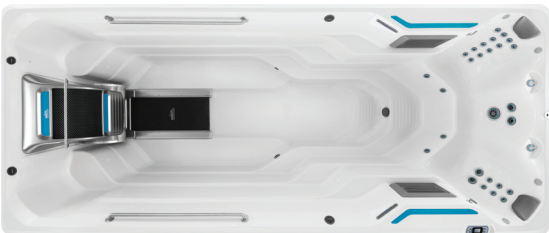

E700 518 cm L x 226 cm W x 147 cm H
17 ft L x 89 in W x 58 in H