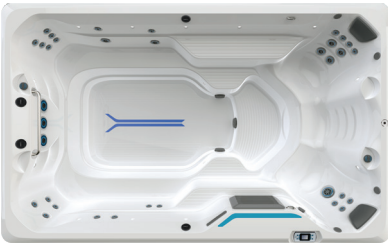

R220 366 cm L x 226 cm W x 127 cm H
12 ft L x 89 in W x 50 in H