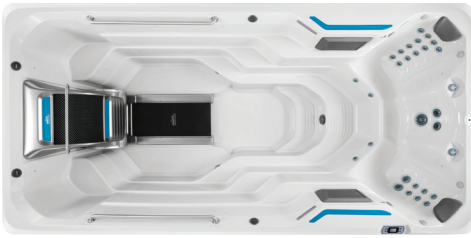

GO-ANYWHERE SWIM SPAS
SUIT YOUR STYLE!

Drop our products into your space! Our all-in-one swim spas look great as-is, or can be incorporated into a custom design to blend with your aesthetic. Flexible installation options fit your budget and home – inside or outdoors.

E-Series

with Hydrodrive™ Technology

FOR THE ULTIMATE AQUATIC EXPERIENCE

If living well is your top priority, E-Series is designed for you! These premium swim spas combine thoughtful conveniences with modern design, and are the only models that offer premiere Endless Pools technology like the Hydrodrive™ current and (optional) underwater treadmill. Level-up your fitness with a challenging swim or workout, then relax and enjoy the warm water and hydrotherapy seats in any of the E-series swim spas.

Our premium Hydrodrive
current technology.

 All units displayed with optional underwater treadmill

X-Series

with SwimCross® Technology

A BALANCED SOLUTION FOR FUN AND FITNESS

Our practical, versatile X-Series swim spas have everything you need to power up aquatic exercise, recreational swimming, and family fun. The adjustable SwimCross® jetted current provides lift and resistance simultaneously, without the introduction of air, to provide the ideal flow for an invigorating swim or low-impact resistance training, at your pace!