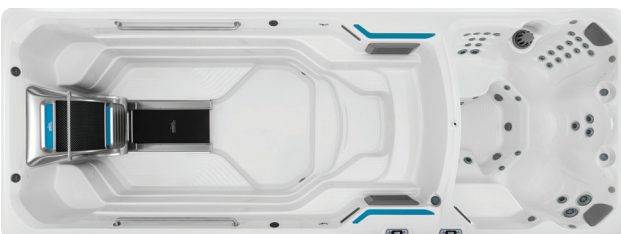

E2000 610 cm L x 226 cm W x 147 cm H
20 ft L x 89 in W x 58 in H