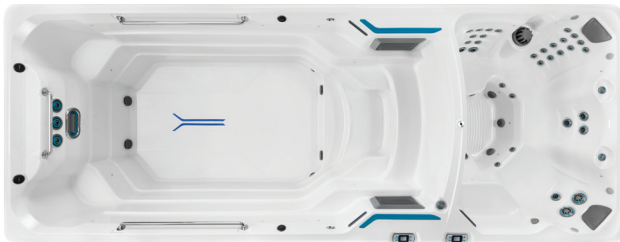

Our premium Hydrodrive
current technology.

 All units displayed with optional underwater treadmill

X-Series

with SwimCross® Technology

A BALANCED SOLUTION FOR FUN AND FITNESS

Our practical, versatile X-Series swim spas have everything you need to power up aquatic exercise, recreational swimming, and family fun. The adjustable SwimCross® jetted current provides lift and resistance simultaneously, without the introduction of air, to provide the ideal flow for an invigorating swim or low-impact resistance training, at your pace!

X500 457 cm L x 226 cm W x 127 cm H
15 ft L x 89 in W x 50 in H

X2000 610 cm L x 226 cm W x 147 cm H
20 ft L x 89 in W x 58 in H

SwimCross airless jet current configuration.

R-Series

with RecSport® Technology

ENDLESS POOLS QUALITY AT AN AFFORDABLE PRICE

Perfectly suited for those who want to experience the fun and functionality Endless Pools are known for, without breaking the bank. These compact, all-in-one swim spas feature our jetted RecSport® current which delivers recreation, exercise, and active family fun. Each model's layout is designed to provide ample seating and space for maximum fun and relaxation!