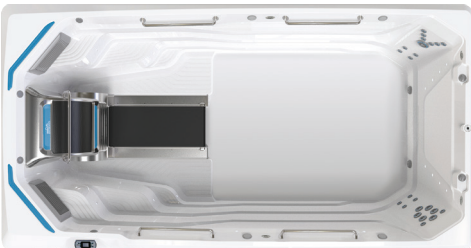

E550 457 cm L x 239 cm W x 147 cm H
15 ft L x 94 in W x 58 in H