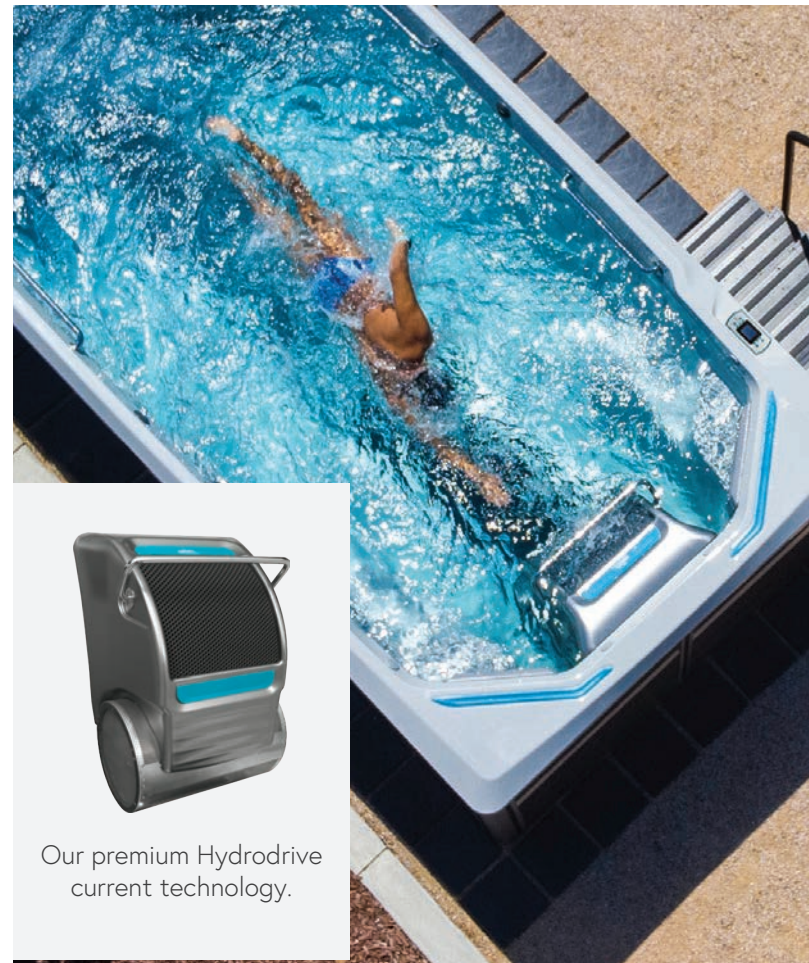

Our premium Hydrodrive
current technology.

 All units displayed with optional underwater treadmill

X-Series

with SwimCross® Technology

A BALANCED SOLUTION FOR FUN AND FITNESS

Our practical, versatile X-Series swim spas have everything you need to power up aquatic exercise, recreational swimming, and family fun. The adjustable SwimCross® jetted current provides lift and resistance simultaneously, without the introduction of air, to provide the ideal flow for an invigorating swim or low-impact resistance training, at your pace!

ENDLESS POOLS QUALITY AT AN AFFORDABLE PRICE

Perfectly suited for those who want to experience the fun and functionality Endless Pools are known for, without breaking the bank. These compact, all-in-one swim spas feature our jetted RecSport® current which delivers recreation, exercise, and active family fun. Each model's layout is designed to provide ample seating and space for maximum fun and relaxation!