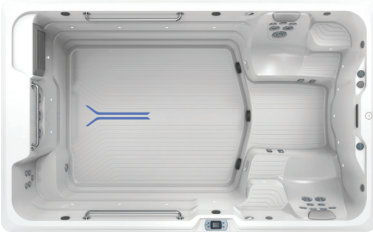

Our premium Hydrodrive
current technology.

 All units displayed with optional underwater treadmill

X-Series

with SwimCross® Technology

A BALANCED SOLUTION FOR FUN AND FITNESS

Our practical, versatile X-Series swim spas have everything you need to power up aquatic exercise, recreational swimming, and family fun. The adjustable SwimCross® jetted current provides lift and resistance simultaneously, without the introduction of air, to provide the ideal flow for an invigorating swim or low-impact resistance training, at your pace!

X500 457 cm L x 226 cm W x 127 cm H
15 ft L x 89 in W x 50 in H

X2000 610 cm L x 226 cm W x 147 cm H
20 ft L x 89 in W x 58 in H

SwimCross airless jet current configuration.

R-Series

with RecSport® Technology

ENDLESS POOLS QUALITY AT AN AFFORDABLE PRICE

Perfectly suited for those who want to experience the fun and functionality Endless Pools are known for, without breaking the bank. These compact, all-in-one swim spas feature our jetted RecSport® current which delivers recreation, exercise, and active family fun. Each model's layout is designed to provide ample seating and space for maximum fun and relaxation!