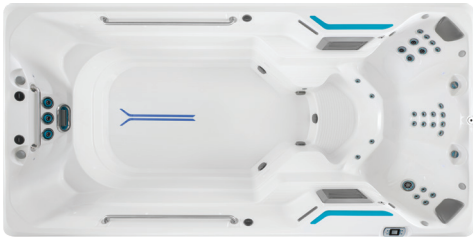

Our premium Hydrodrive
current technology.

 All units displayed with optional underwater treadmill

X-Series

with SwimCross® Technology

A BALANCED SOLUTION FOR FUN AND FITNESS

Our practical, versatile X-Series swim spas have everything you need to power up aquatic exercise, recreational swimming, and family fun. The adjustable SwimCross® jetted current provides lift and resistance simultaneously, without the introduction of air, to provide the ideal flow for an invigorating swim or low-impact resistance training, at your pace!

X500 457 cm L x 226 cm W x 127 cm H
15 ft L x 89 in W x 50 in H

X2000 610 cm L x 226 cm W x 147 cm H
20 ft L x 89 in W x 58 in H

SwimCross airless jet current configuration.

R-Series

with RecSport® Technology

ENDLESS POOLS QUALITY AT AN AFFORDABLE PRICE

Perfectly suited for those who want to experience the fun and functionality Endless Pools are known for, without breaking the bank. These compact, all-in-one swim spas feature our jetted RecSport® current which delivers recreation, exercise, and active family fun. Each model's layout is designed to provide ample seating and space for maximum fun and relaxation!