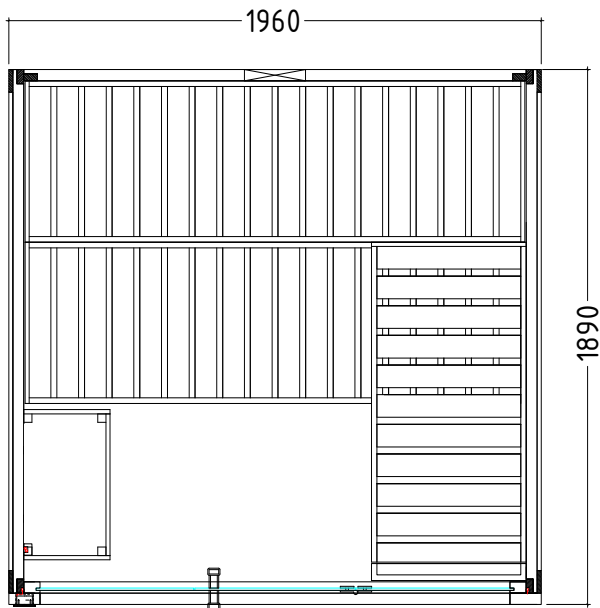

## Details

Art.-Nr.	1-053-766	1-053-768
	FAMILY-L	FAMILY-L-S
Dimensions [mm]	1960 x 1890 x 2040	1960 x 1890 x 2040
Construction	Solide	Solide
Wall thickness [mm]	40	40
Type of wood outside	Spruce	Spruce
Type of wood ininside	Spruce	Spruce
Type of wood interior	Lime wood	Lime wood
Interior fittings	Basic	Basic
Benches number (top / bottom)	2/1	2/1
Adjustable headboard on a bench	No	No
Door dimensions [mm]	590 x 1900 x 8	590 x 1900 x 8
Door hinge left and right	Yes	Yes
Glass elements dimensions [mm]	580 x 1930 x 8	580 x 1930 x 8
Infrared full spectrum heater [W]	No	Yes
Headrests number	1	1
Heater safety guard [mm]	540 x 325 x 730	540 x 325 x 730
Floor grid [mm]	No	No
Silicone cables for Saunaheater 5x2,5mm <sup>2</sup>	3 m	3 m
Persons	up to 5	up to 5
Volumen [m <sup>3</sup> ]	6,5	6,5
recommended Heater power electro [kW]	7,5 - 9	7,5 - 9
Mirror structure	Yes	Yes

## Floor plan

Structure left

Structure right - Family-L-S