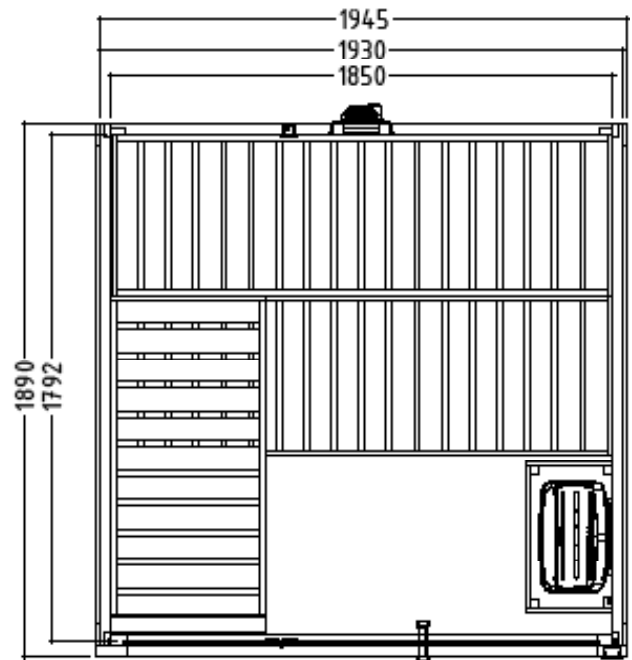

## Features

- Cabin made of solid spruce
- Roof element
- "Basic" interior made of lime wood
- 3 x 570 mm wide benches
- 1 headrest
- Ventilation slit
- Heater protection grille
- 1 integr. RGBW-LED (white)
- Door made of single pane safety glass (clear)
- Doorhandle wood limewood/wood black
- 2 Glass elements of 8mm single pane safety glass (clear)
- available also as a SET with technical devices and an infrared fullspectrum radiator
- Cut out for control panel (control unit PRO D, only for All in Set)

## Floor plan

Structure left

Structure right - Family-L-S