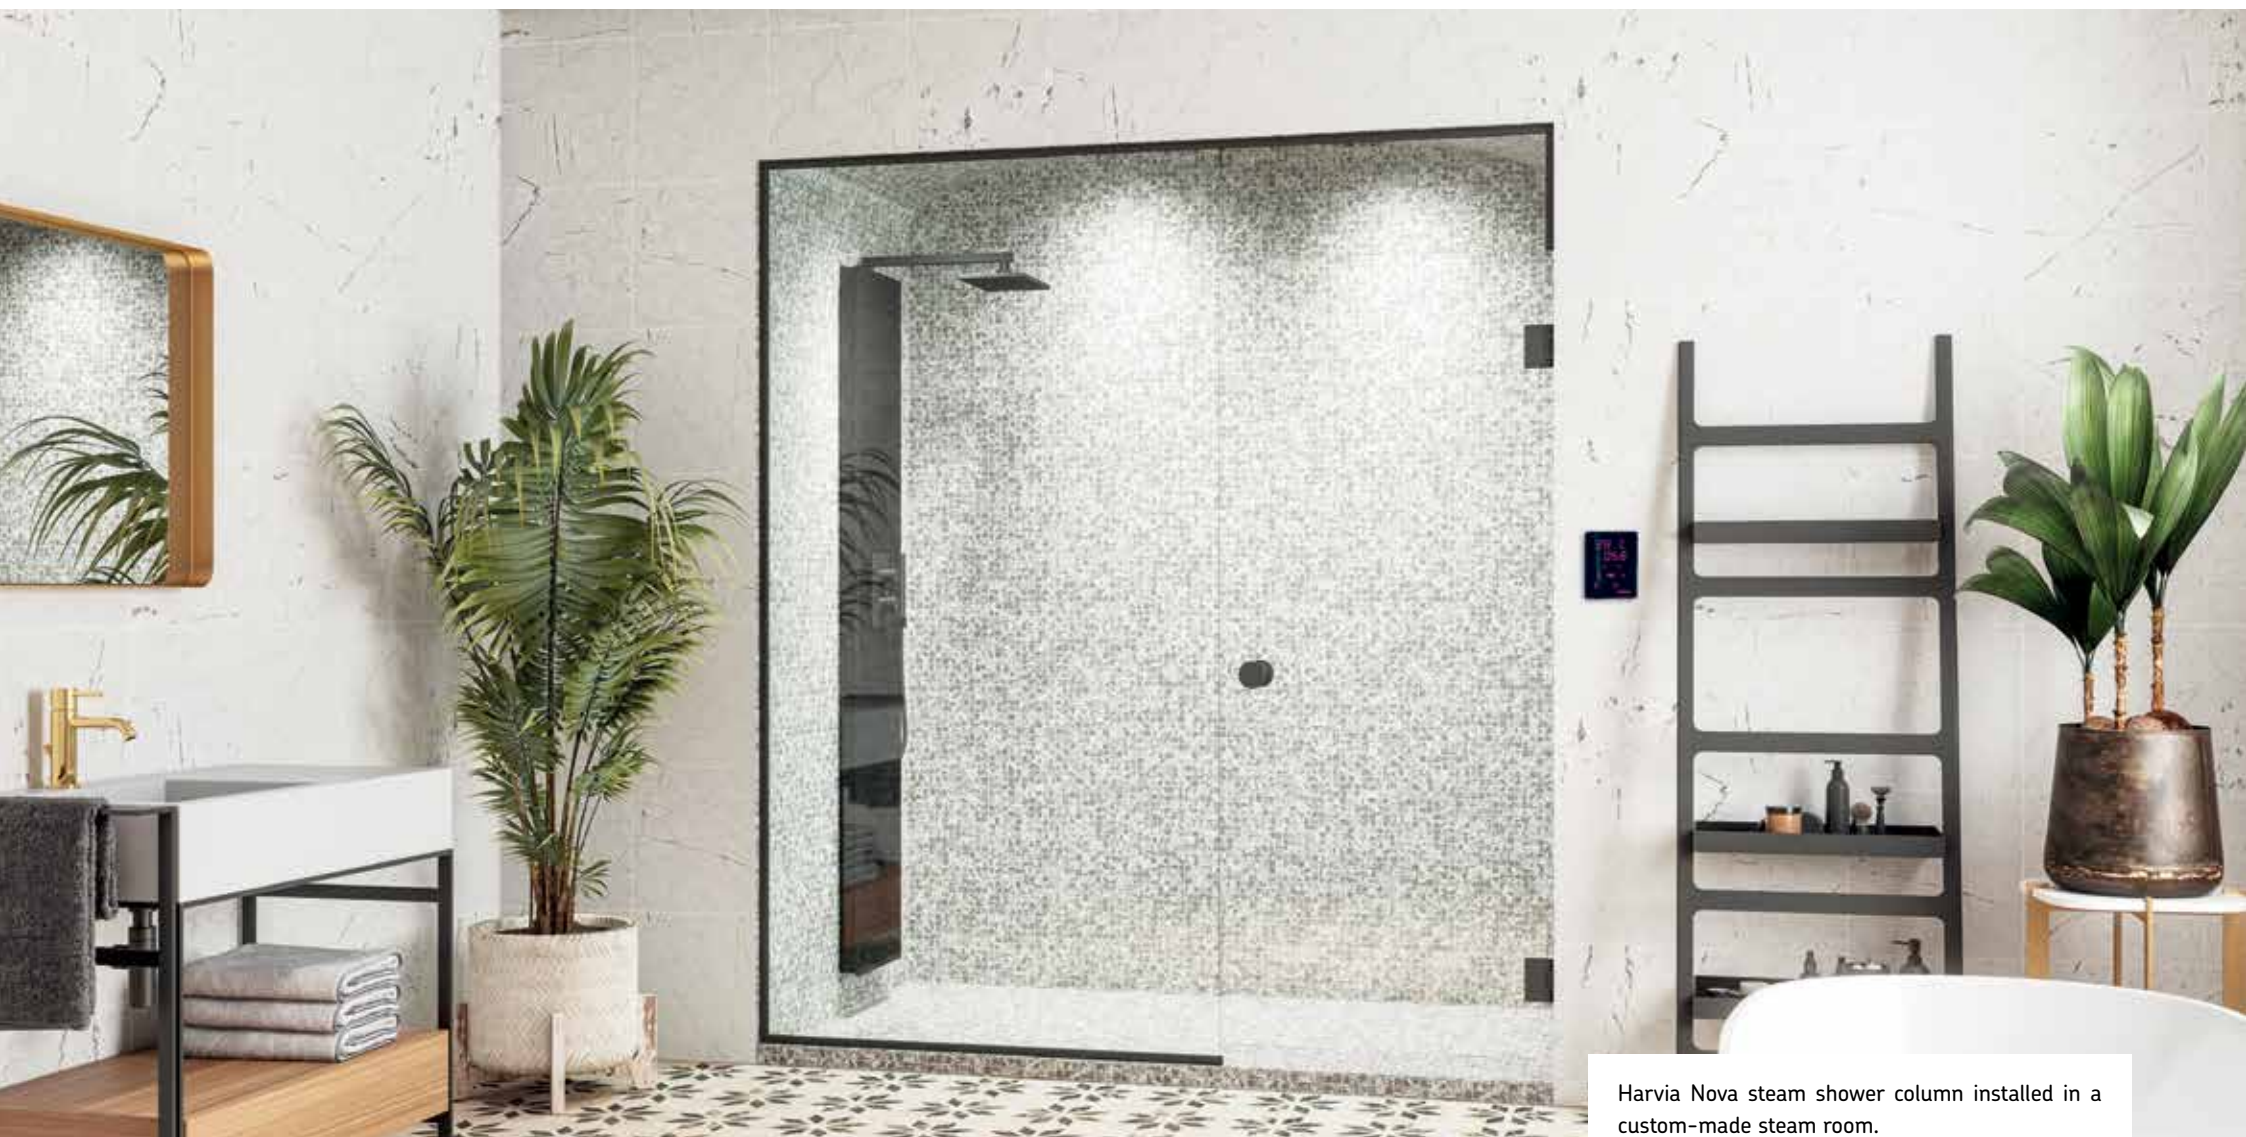

Harvia Nova steam shower column installed in a custom-made steam room.