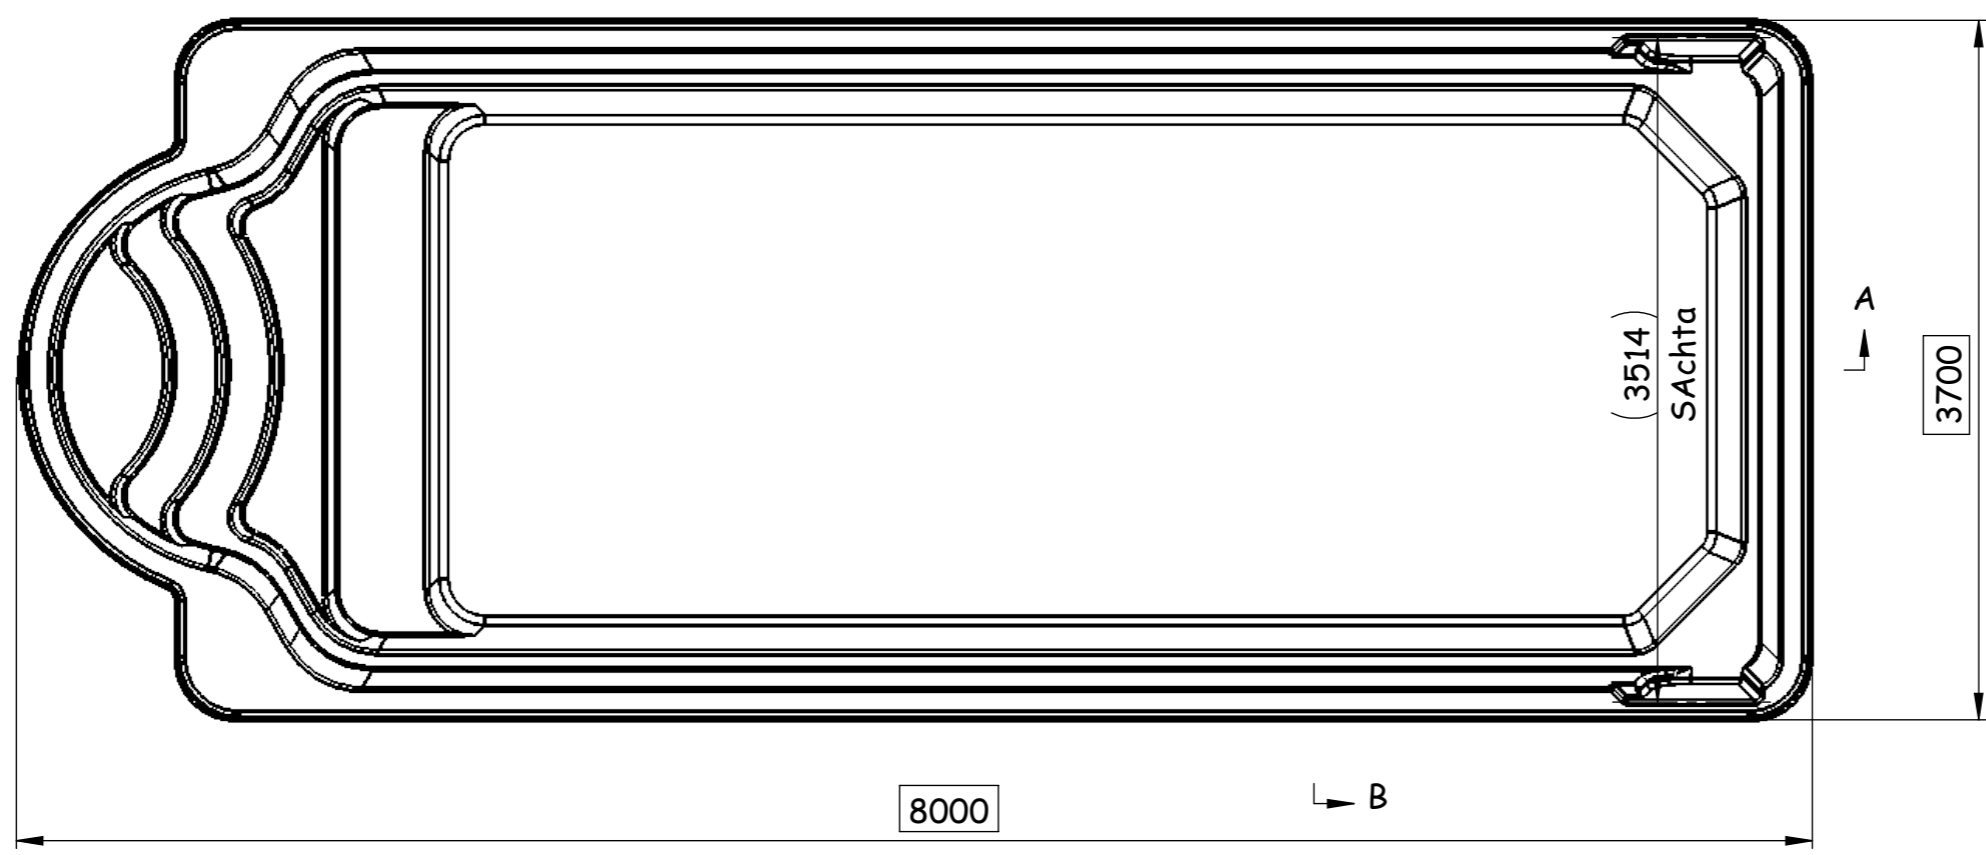

SECTION A-A

7660

B

SECTION B-B

A

B

Material: FIBER GLASS		This drawing and any information or descriptive material set out on it are the confidential and copyright property of UAB LUXE POOLS . © and MUST NOT BE DISCLOSED, COPIED, LOANED in whole or part or used for any purpose without the written permission of UAB LUXE POOLS .	Description: GARDA 800			
Finish: Polished			Drawn by: Ruslanas Ivanovas	Drawn Date: 2017 - 03 - 08		
Unless Otherwise Stated: Linear Tol.: ±0.2, Angular Tol.: 0°15' Surface Finish: 0.8µm All Dimensions: mm			Document Type: Manufacturing			
Drawing Scale:			Checked/Approved by: Ruslanas Ivanovas	Checked/Approved Date:		
Approx Weight: Kg	Legal Owner:		Part Number:			
Projection Method: THIRD ANGLE	Sheet Size: A3	 LUXE POOLS, Vokieciu str 24, 01135 Vilnius, Lithuania		Drawing Number:	Sheet:	Revision:
				1 of 1		