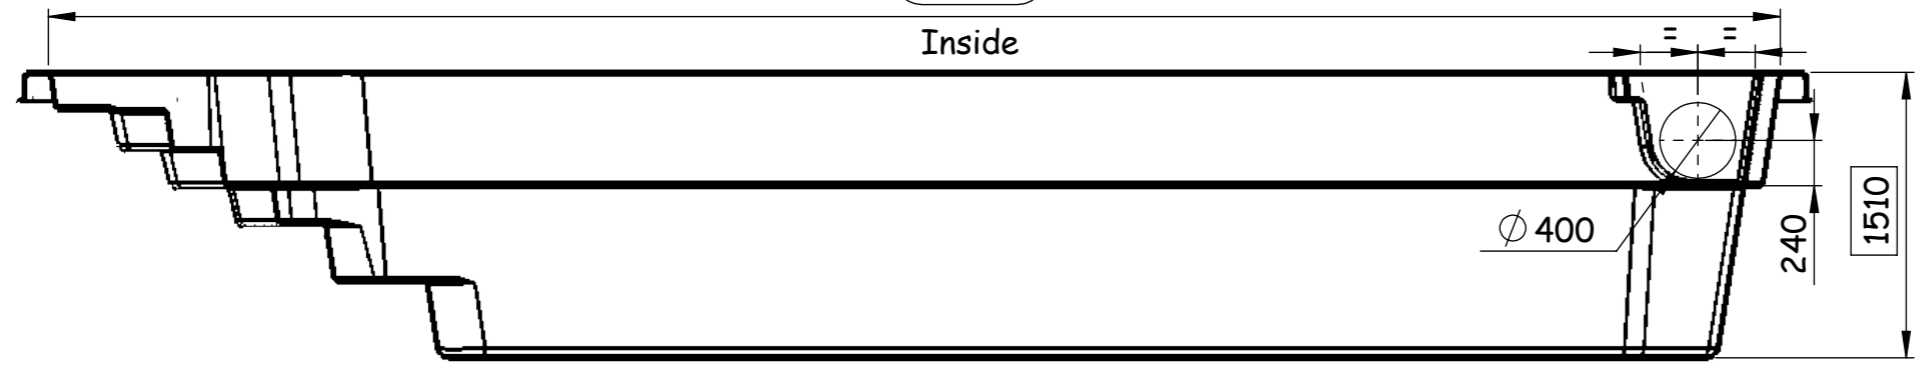

SECTION A-A

7660

B

SECTION B-B

A

B

Material: FIBER GLASS		This drawing and any information or descriptive material set out on it are the confidential and copyright property of UAB LUXE POOLS . © and MUST NOT BE DISCLOSED, COPIED, LOANED in whole or part or used for any purpose without the written permission of UAB LUXE POOLS .	Description: GARDA 800			
Finish: Polished			Drawn by: Ruslanas Ivanovas	Drawn Date: 2017 - 03 - 08		
Unless Otherwise Stated: Linear Tol.: ±0.2, Angular Tol.: 0°15' Surface Finish: 0.8µm All Dimensions: mm			Document Type: Manufacturing			
Drawing Scale:			Checked/Approved by: Ruslanas Ivanovas	Checked/Approved Date:		
Approx Weight: Kg	Legal Owner:		Part Number:			
Projection Method: THIRD ANGLE	Sheet Size: A3	 LUXE POOLS, Vokieciu str 24, 01135 Vilnius, Lithuania		Drawing Number:	Sheet:	Revision:
				1 of 1		