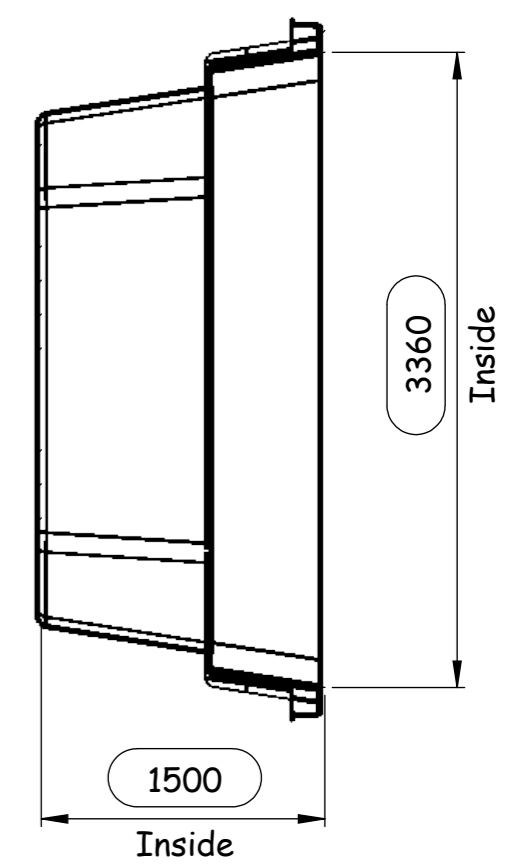

SECTION A-A

7660

B

SECTION B-B

A

B

Material: FIBER GLASS		This drawing and any information or descriptive material set out on it are the confidential and copyright property of UAB LUXE POOLS . © and MUST NOT BE DISCLOSED, COPIED, LOANED in whole or part or used for any purpose without the written permission of UAB LUXE POOLS .	Description: GARDA 800			
Finish: Polished			Drawn by: Ruslanas Ivanovas	Drawn Date: 2017 - 03 - 08		
Unless Otherwise Stated: Linear Tol.: ±0.2, Angular Tol.: 0°15' Surface Finish: 0.8µm All Dimensions: mm			Document Type: Manufacturing			
Drawing Scale:			Checked/Approved by: Ruslanas Ivanovas	Checked/Approved Date:		
Approx Weight: Kg	Legal Owner:		Part Number:			
Projection Method: THIRD ANGLE	Sheet Size: A3	 LUXE POOLS, Vokieciu str 24, 01135 Vilnius, Lithuania		Drawing Number:	Sheet:	Revision:
				1 of 1		