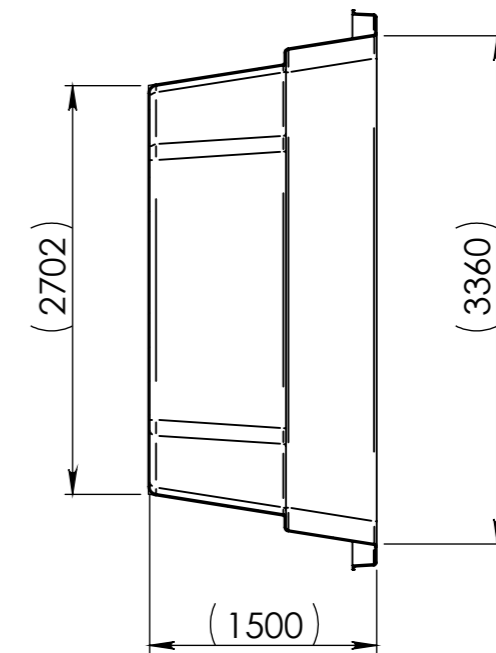

SECTION A-A

Material: Composite		This drawing and any information or descriptive material set out on it are the confidential and copyright property of UAB LUXE POOLS . © and MUST NOT BE DISCLOSED, COPIED, LOANED in whole or part or used for any purpose without the written permission of UAB LUXE POOLS .	Description: GARDA 800			
Finish: --			Drawn by:	Drawn Date:		
Unless Otherwise Stated: Linear Tol.: ±0.2, Angular Tol.: 0°15' Surface Finish: 0.8µm All Dimensions: mm			Checked/Approved by:	Checked/Approved Date:		
Drawing Scale: 1:50		Document Type: Draft				
Approx Weight: Kg	Drawing Produced In Accordance With: ISO 9001	Legal Owner:		Part Number: GARDA 800		
Projection Method: THIRD ANGLE	Sheet Size: A3	 luxepools LUXE POOLS, Vokieciu str 24, 01135 Vilnius, Lithuania		Drawing Number:	Sheet:	Revision:
					1 of 1	