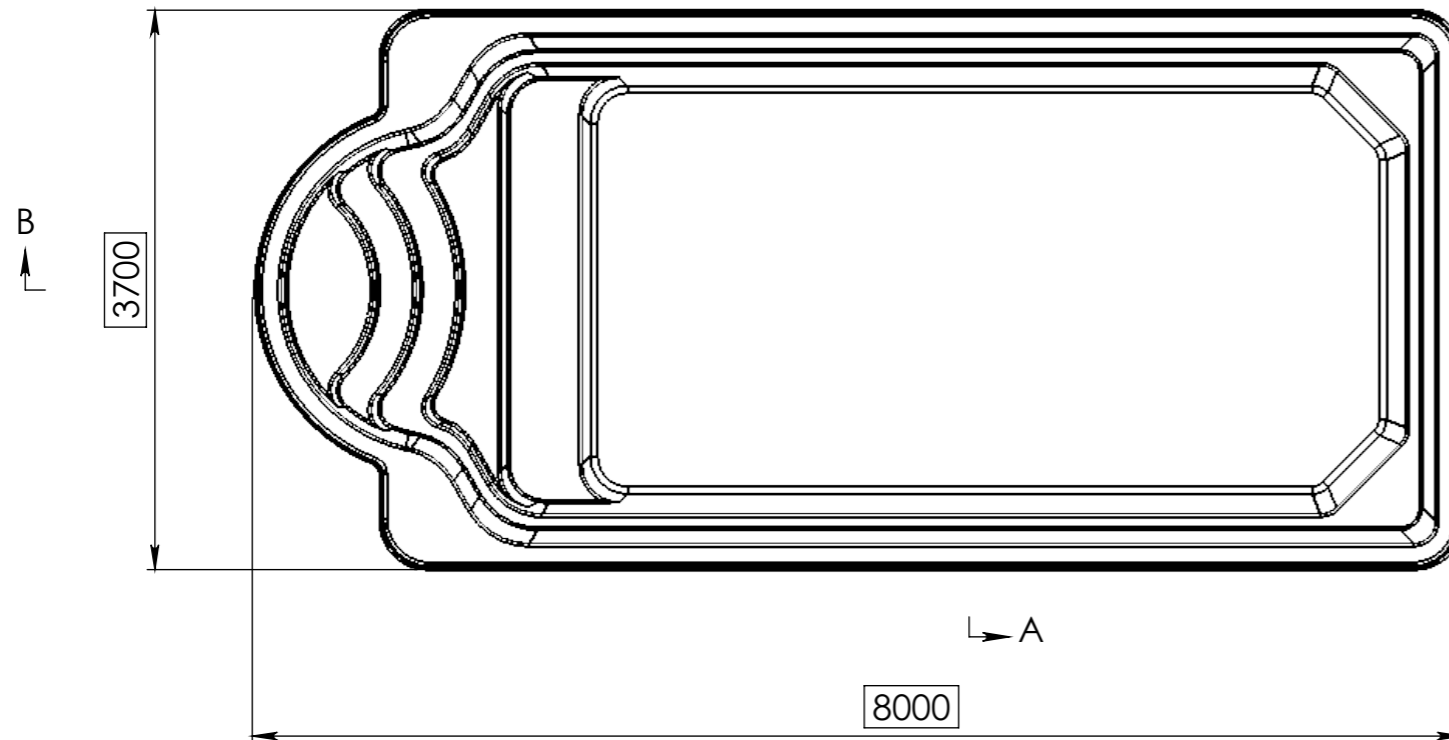

SECTION A-A

Material: Composite		This drawing and any information or descriptive material set out on it are the confidential and copyright property of UAB LUXE POOLS . © and MUST NOT BE DISCLOSED, COPIED, LOANED in whole or part or used for any purpose without the written permission of UAB LUXE POOLS .	Description: GARDA 800			
Finish: --			Drawn by:	Drawn Date:		
Unless Otherwise Stated: Linear Tol.: ±0.2, Angular Tol.: 0°15' Surface Finish: 0.8µm All Dimensions: mm			Checked/Approved by:	Checked/Approved Date:		
Drawing Scale: 1:50		Document Type: Draft				
Approx Weight: Kg	Drawing Produced In Accordance With: ISO 9001	Legal Owner:		Part Number: GARDA 800		
Projection Method: THIRD ANGLE	Sheet Size: A3	 luxepools LUXE POOLS, Vokieciu str 24, 01135 Vilnius, Lithuania		Drawing Number:	Sheet:	Revision:
					1 of 1	