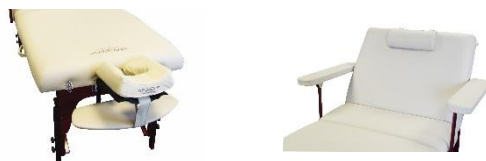

Comfort - Strength - Professional

- Great comfort
- Extra width
- Cushioned, removable arm rests
- Superb stability
- Master 'Ergo Captain' face cradle frame and arm rest included
- Nape bolster and storage/carry case
- Generous height adjustment
- Non slip feet

Height Adjustment:	24" – 34" (60.9cm-86.4cm)
Weight:	19.5kg
Set up Dimensions:	Length: 72" (183cm), Width: 30" (76cm)
Materials:	Hardwood European beech frame with hi-gloss elm coloured Dura Seal protected finish, 2" high density foam, non slip, non marking feet, oil and waterproof PU upholstery.
Working Weight:	450lbs/204kg/32stones
Warranty:	2 years
Face Cradle/Towel Holder Ports:	Both ends
Carry/Storage Case:	Included
Face Cradle, Arm Rest &	Included
Colour:	Biscuit 
Shipping W&Ds (approx):	L104cm x W27.9cm x H86cm. Gross weight: 24kg