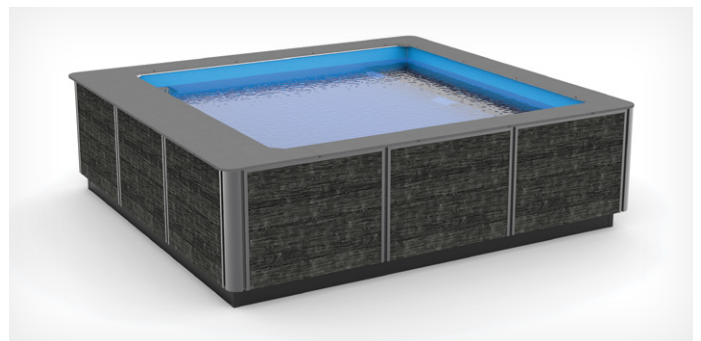

Shown with optional Endless Pools Apex Coping and Ascent Skirting.