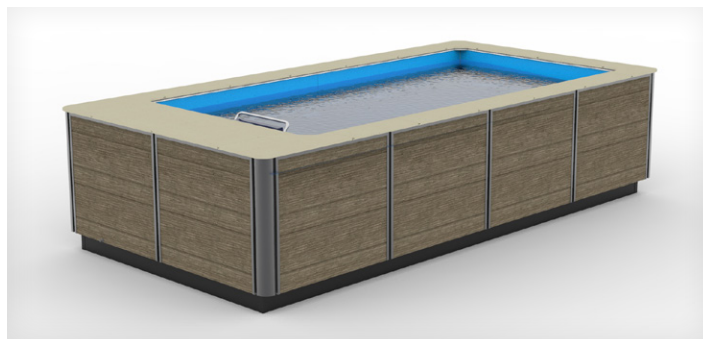

Hydrodrive™ Technology

A LEGACY OF INNOVATION

In 1988, Endless Pools developed Hydrodrive™ Technology, launching the swim-in-place movement. Hydrodrive generates a current that's remarkably smooth, wide, and fully adjustable, creating low-impact resistance for continuous swimming, and more effective options for training, therapy, and family fun.

ORIGINAL POOL WITH HYDRODRIVE™

Engineered to provide the smoothest current with minimal turbulence and suited for all levels of swim and fitness.

427 cm L x 214 cm W x 107 cm H / 14 ft L x 7 ft W x 42 in H
Interior dimensions. Custom sizes available.

MAX. PACE: 1:14/100 m (1:08/100 yd)

Shown with optional Endless Pools Apex Coping and Ascent Skirting.

PERFORMANCE POOL WITH HYDRODRIVE™ PLUS

Our most popular pool upgrade. It delivers a smoother, wider, deeper, and more powerful current that's ideal for more serious training.

427 cm L x 214 cm W x 107 cm H / 14 ft L x 7 ft W x 42 in H
Interior dimensions. Custom sizes available.

MAX. PACE: 1:11/100 m (1:05/100 yd)