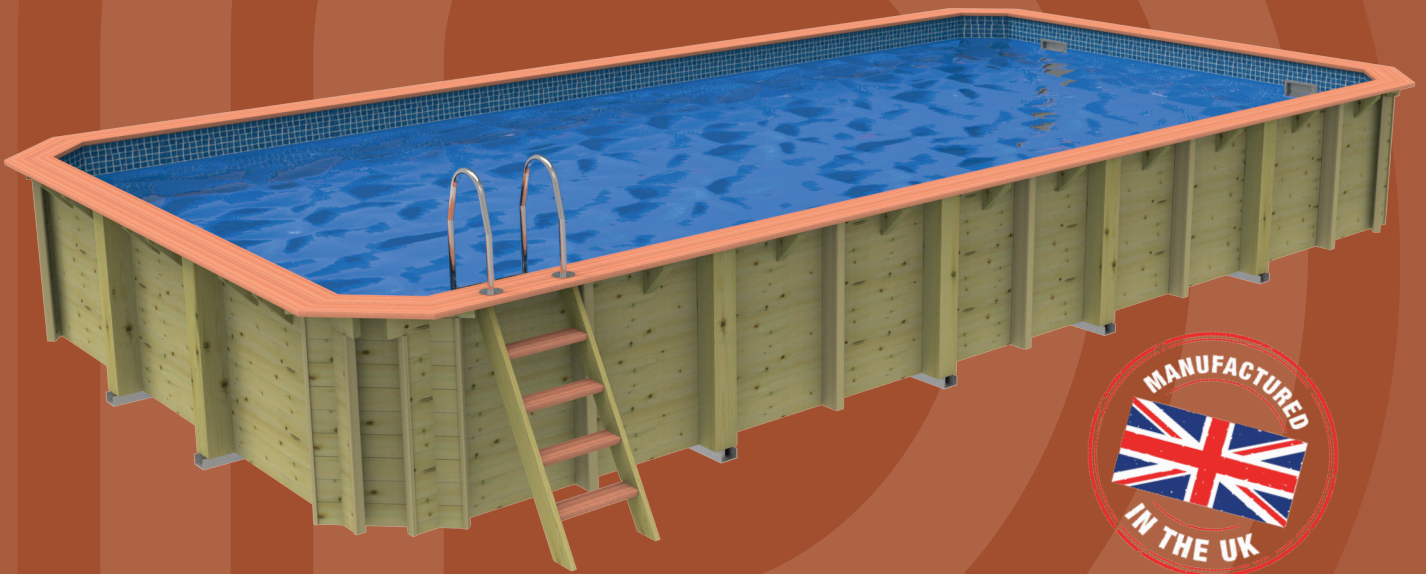

# Chelsea Wooden Pool

The Chelsea Pool is a 5m x 10m internally rectangular pool, the largest wooden swimming pool and the flagship of our Premium range

- **A robust timber structure**

Using 44mm pressure treated redwood timber, which is all selected from renewable sources. Included are all necessary timber supports and fixings, along with an external wooden ladder and internal Stainless Steel ladder.

Plus Winter Debris Cover

- **Side mount liner lock**

Ready to receive your choice of liner.

- **Foam and felt underlay**

Giving our tailored liners a beautiful soft touch as well as added protection, complete with spray adhesive and underlay tape.

# The Flagship Chelsea 5m x 10m Wooden Pool

The Chelsea Pool is our largest wooden swimming pool and the flagship of our Premium range. Ideal located above ground or submerged.

A 32mm exotic two piece hardwood top shelving features a reversible bespoke profile, designed to make fixing as neat as possible using the plug and pellet hidden fixings.