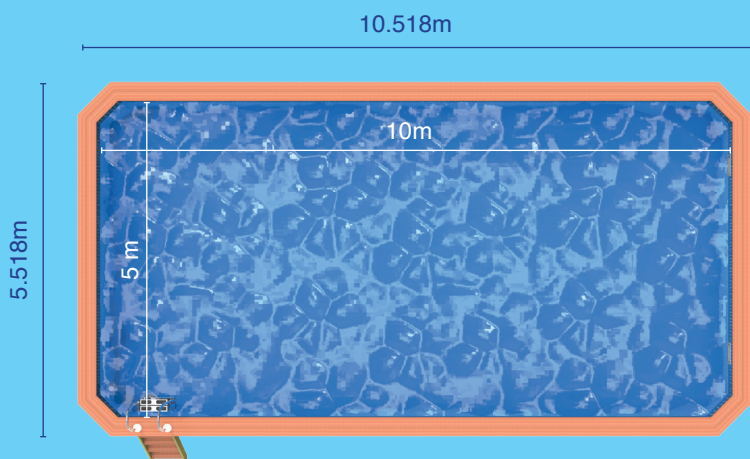

Other packages & upgrades are available - please ask for details

Plastica

The UK's Leading Independent Swimming Pool Manufacturer and Distributor

www.plasticapools.net Find us on