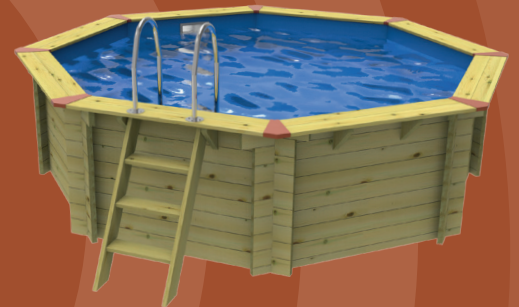

Large Eco External 5.6m x 5.6m

**10 YR
PRO-RATA
WARRANTY***

All our wooden pool structures come with a 10 year pro-rata warranty. The pool structure is made from 44mm redwood, selected from a renewable source, pressure treated preserved against decay, fungal and insect attack. *Ts&Cs apply