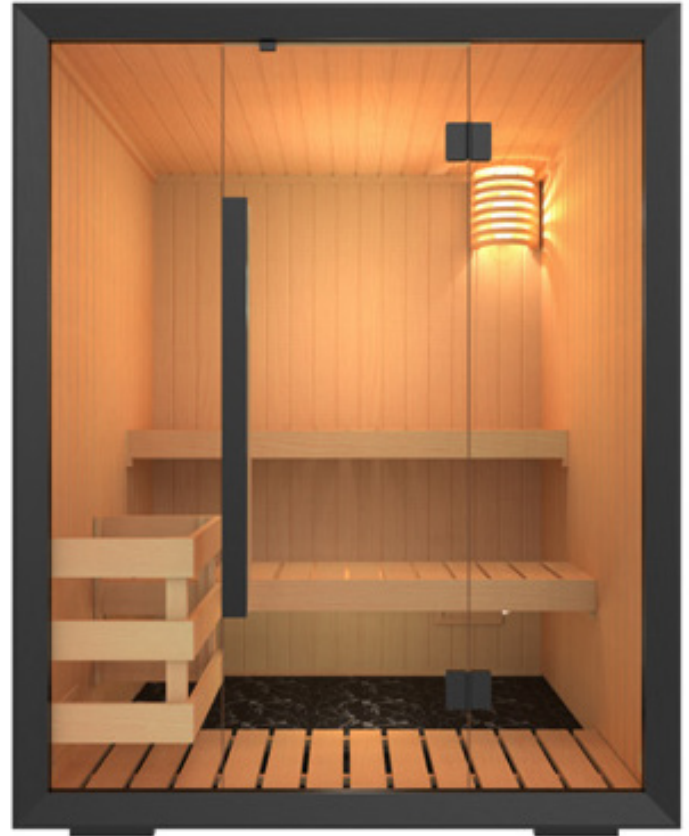

Onni

element sauna cabin

46 mm

590 x 1915 x 8 mm

“Onni” means “happiness” in Finnish and we assure you that after spending some time in one of our “Onni” cabins, you will feel a sense of happiness and joy. “Onni” is a great looking entry-level sauna cabin that guarantees pure relaxation for body and mind.

features

- Dimensions: L 1600 x W 1600 x H 2000 mm
- Element cabin made of Abachi

product details

- door out of ESG glass (1808 x 600 x 8 mm) struck on the right
- ESG glass element clear
- Aluminium frame black