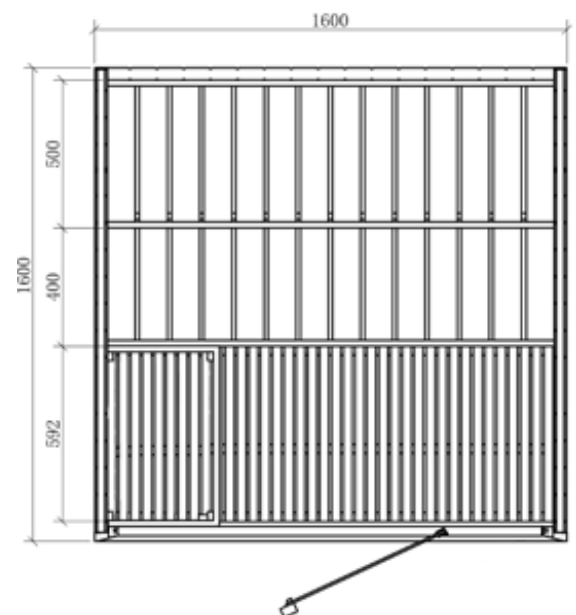

Onni

element sauna cabin

46 mm

590 x 1915 x 8 mm

“Onni” means “happiness” in Finnish and we assure you that after spending some time in one of our “Onni” cabins, you will feel a sense of happiness and joy. “Onni” is a great looking entry-level sauna cabin that guarantees pure relaxation for body and mind.

features

- Dimensions: L 1600 x W 1600 x H 2000 mm
- Element cabin made of Abachi

product details

- door out of ESG glass (1808 x 600 x 8 mm) struck on the right
- ESG glass element clear
- Aluminium frame black

Recommended heater capacity: 7.5 – 9 kW
Art.-Nr. S-ONNI-160-160, 1-053-080