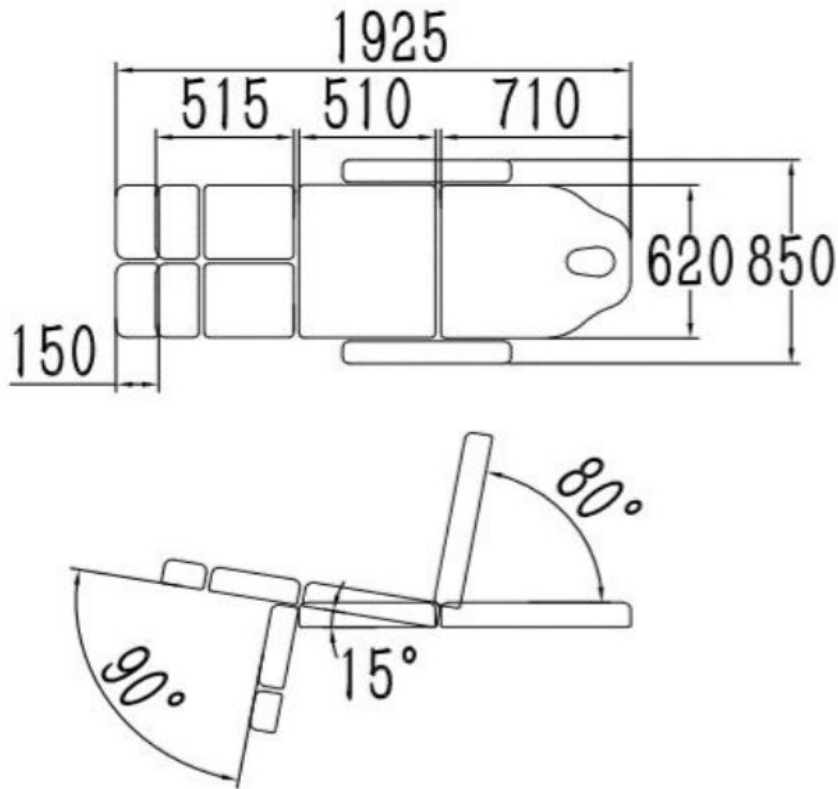

The main chair lift is via a hydraulic central column operated by a foot bar. Gently pumping the foot bar will raise the couch. Once at the desired height the chair can be quickly and easily locked into position. The backrest and leg sections are operated by gas pistons and can also be very easily locked into the required position.

- Great height range
- Quality construction
- Removable side arm rests
- Excellent under couch clearance

Affinity Stellar Specifications

Height Adjustment:	24" (61cm) to 30.5" (77cm)
Weight (approx.):	50Kgs
Set up Dimensions:	Length (flat): 74-76" (188-193cm), Length (seated): 56" (142cm). Width: 24.5" (62cm), Width (with arm rests) 33.5" (85cm)
Materials:	Steel, 4" Semi firm Therafoam padding, PU
Weight Capacity:	200kgs (31.5 stones)
Warranty:	2 years
Includes:	Adjustable foot extenders, removable side arm rests, removable pillow/plug.
Colour:	Black White
Shipping W&Ds (approx):	L 130cm x W70cm x H80cm (not incl. pallet), Gross weight: 52kg