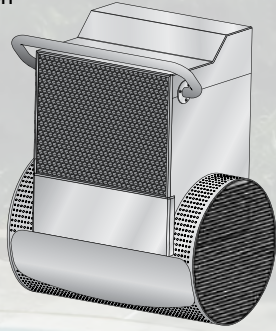

Fastlane® Specifications:

- 35" water depth required
- 2008 VGB Compliant
- 220-volt, 30-amp GFCI power required
- Available in platinum or sapphire
- 5-HP swim current generator
- Acrylic and 316L stainless steel construction

ANSI/APSP-16
VGB 2008