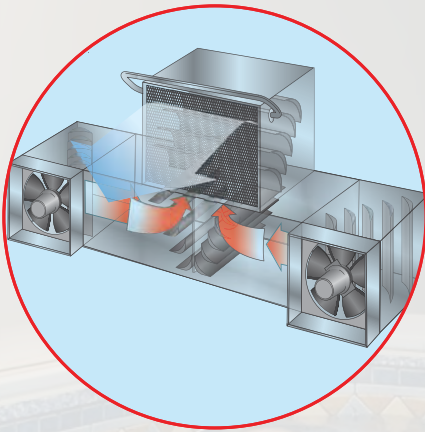

Elite Endless Pool®

The Elite Endless Pool includes all of the standard features of an Original Endless Pool.

Our best current is made possible with these upgrades:

- 7.5-hp, two-motor, side-mounted, two-propeller swim current generator with wireless remote control
- 24" x 18" water outlet grill
- Three 59" x 18" stainless steel VGB compliant suction grills
- 220-volt, 50-amp GFCI power requirement
- 8' to 10' widths

All of the same options are available as for the Original Endless Pool (see page 6).