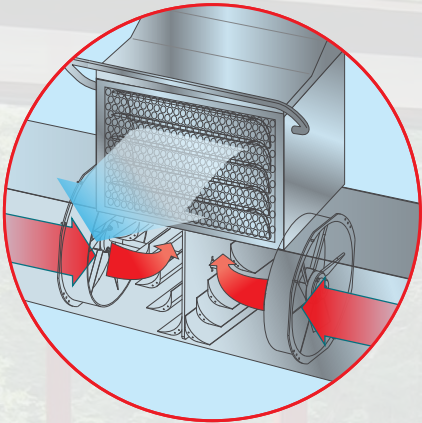

High Performance Endless Pool®

The High Performance Endless Pool includes all of the standard features of an Original Endless Pool. Our competition-level current also features:

- 7.5-hp, two-propeller swim current generator with wireless remote control
- 24" x 18" water outlet grill - almost 30% larger
- 220-volt, 50-amp GFCI power requirement
- 8' to 10' widths

All of the same options are available as for the Original Endless Pool (see page 6).