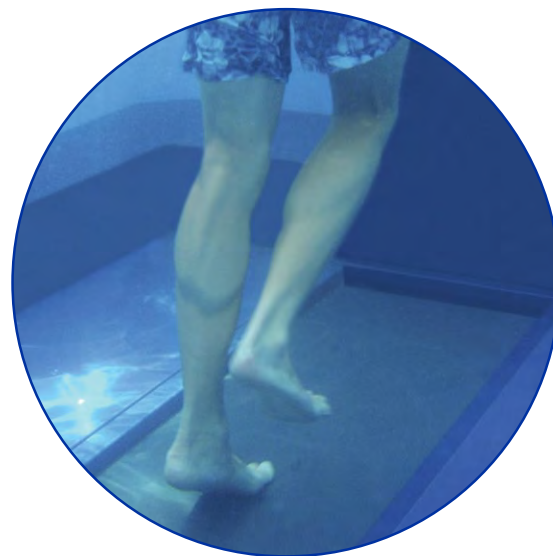

AQUATIC TREADMILLS

Our hydraulic treadmill turns your Endless Pool® into a versatile home gym.

Turn on the swim current to add intensity to your walk, jog, or run; the current's resistance also helps you develop your core conditioning. Both the treadmill and the current have adjustable speeds to let you tailor and progress your workouts.

The hydraulic treadmill features a spacious 20" wide belt. With its 5-hp motor, it reaches a top speed of 4.0 mph. The handy, water resistant remote lets you control the power and the speed. A manual treadmill is also available.

Maximize the potential of your Endless Pool. Ask your Design Representative about including a treadmill.

WHY UNDERWATER?

Research shows that, compared to land-based treadmills, underwater treadmills let you:

- Burn more calories.
- Enjoy an increased range of motion.
- Suffer less muscle soreness and joint impact.
- Start rehabilitation exercises earlier so you can recover sooner.

And those rehab exercises can greatly benefit people who are unable to exercise on land, be it due to injury, surgery, arthritis, or other medical conditions.

Take a step in the right direction. Call today.
800-732-8660

Recover faster