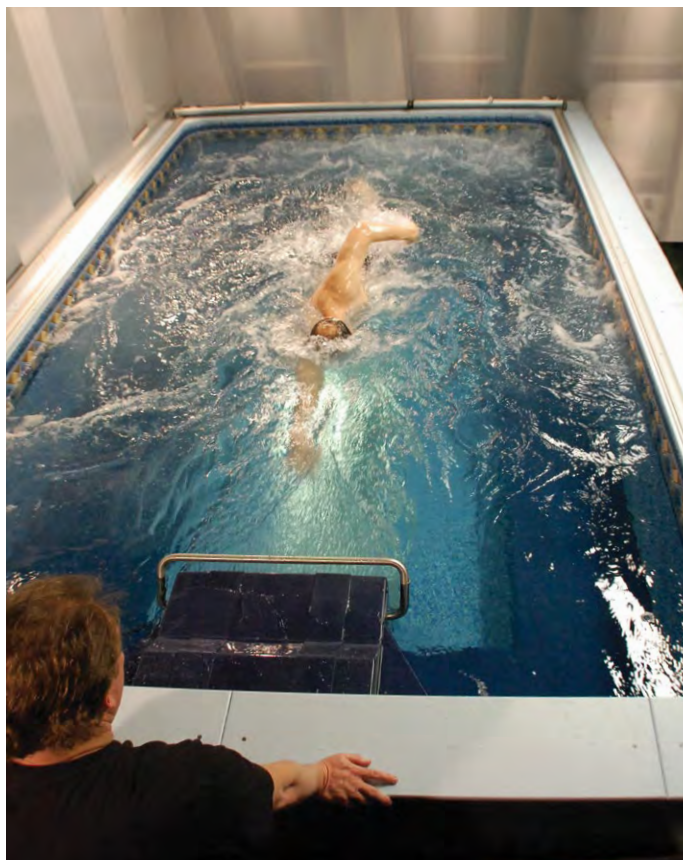

ELITE ENDLESS POOL®

When only the best will do.

What makes the Elite Endless Pool so revolutionary? It starts with the construction. A 7.5-hp motor drives two custom-designed propellers, moving more than double the water volume of our powerful Original current system. The propellers' greater distance from the outlet grill (itself a spacious 24" x 18") gives the current more time to straighten, so you enjoy an ultra-smooth swim, at speeds up to :51/100-yards.

This is the stroke-training pool that's installed on the decks of University of Michigan, USC, Harvard, Auburn, Penn State, and SwimMAC Carolina. Now it's available for residential installation.

Turbulence-free power, high-volume precision ... that's what makes the Elite Endless Pool the choice for top-tier coaches, for great swimmers, and for swimmers who aspire to greatness.

Better Your Personal Best. Call today.
800-732-8660

The perfect coaching pool