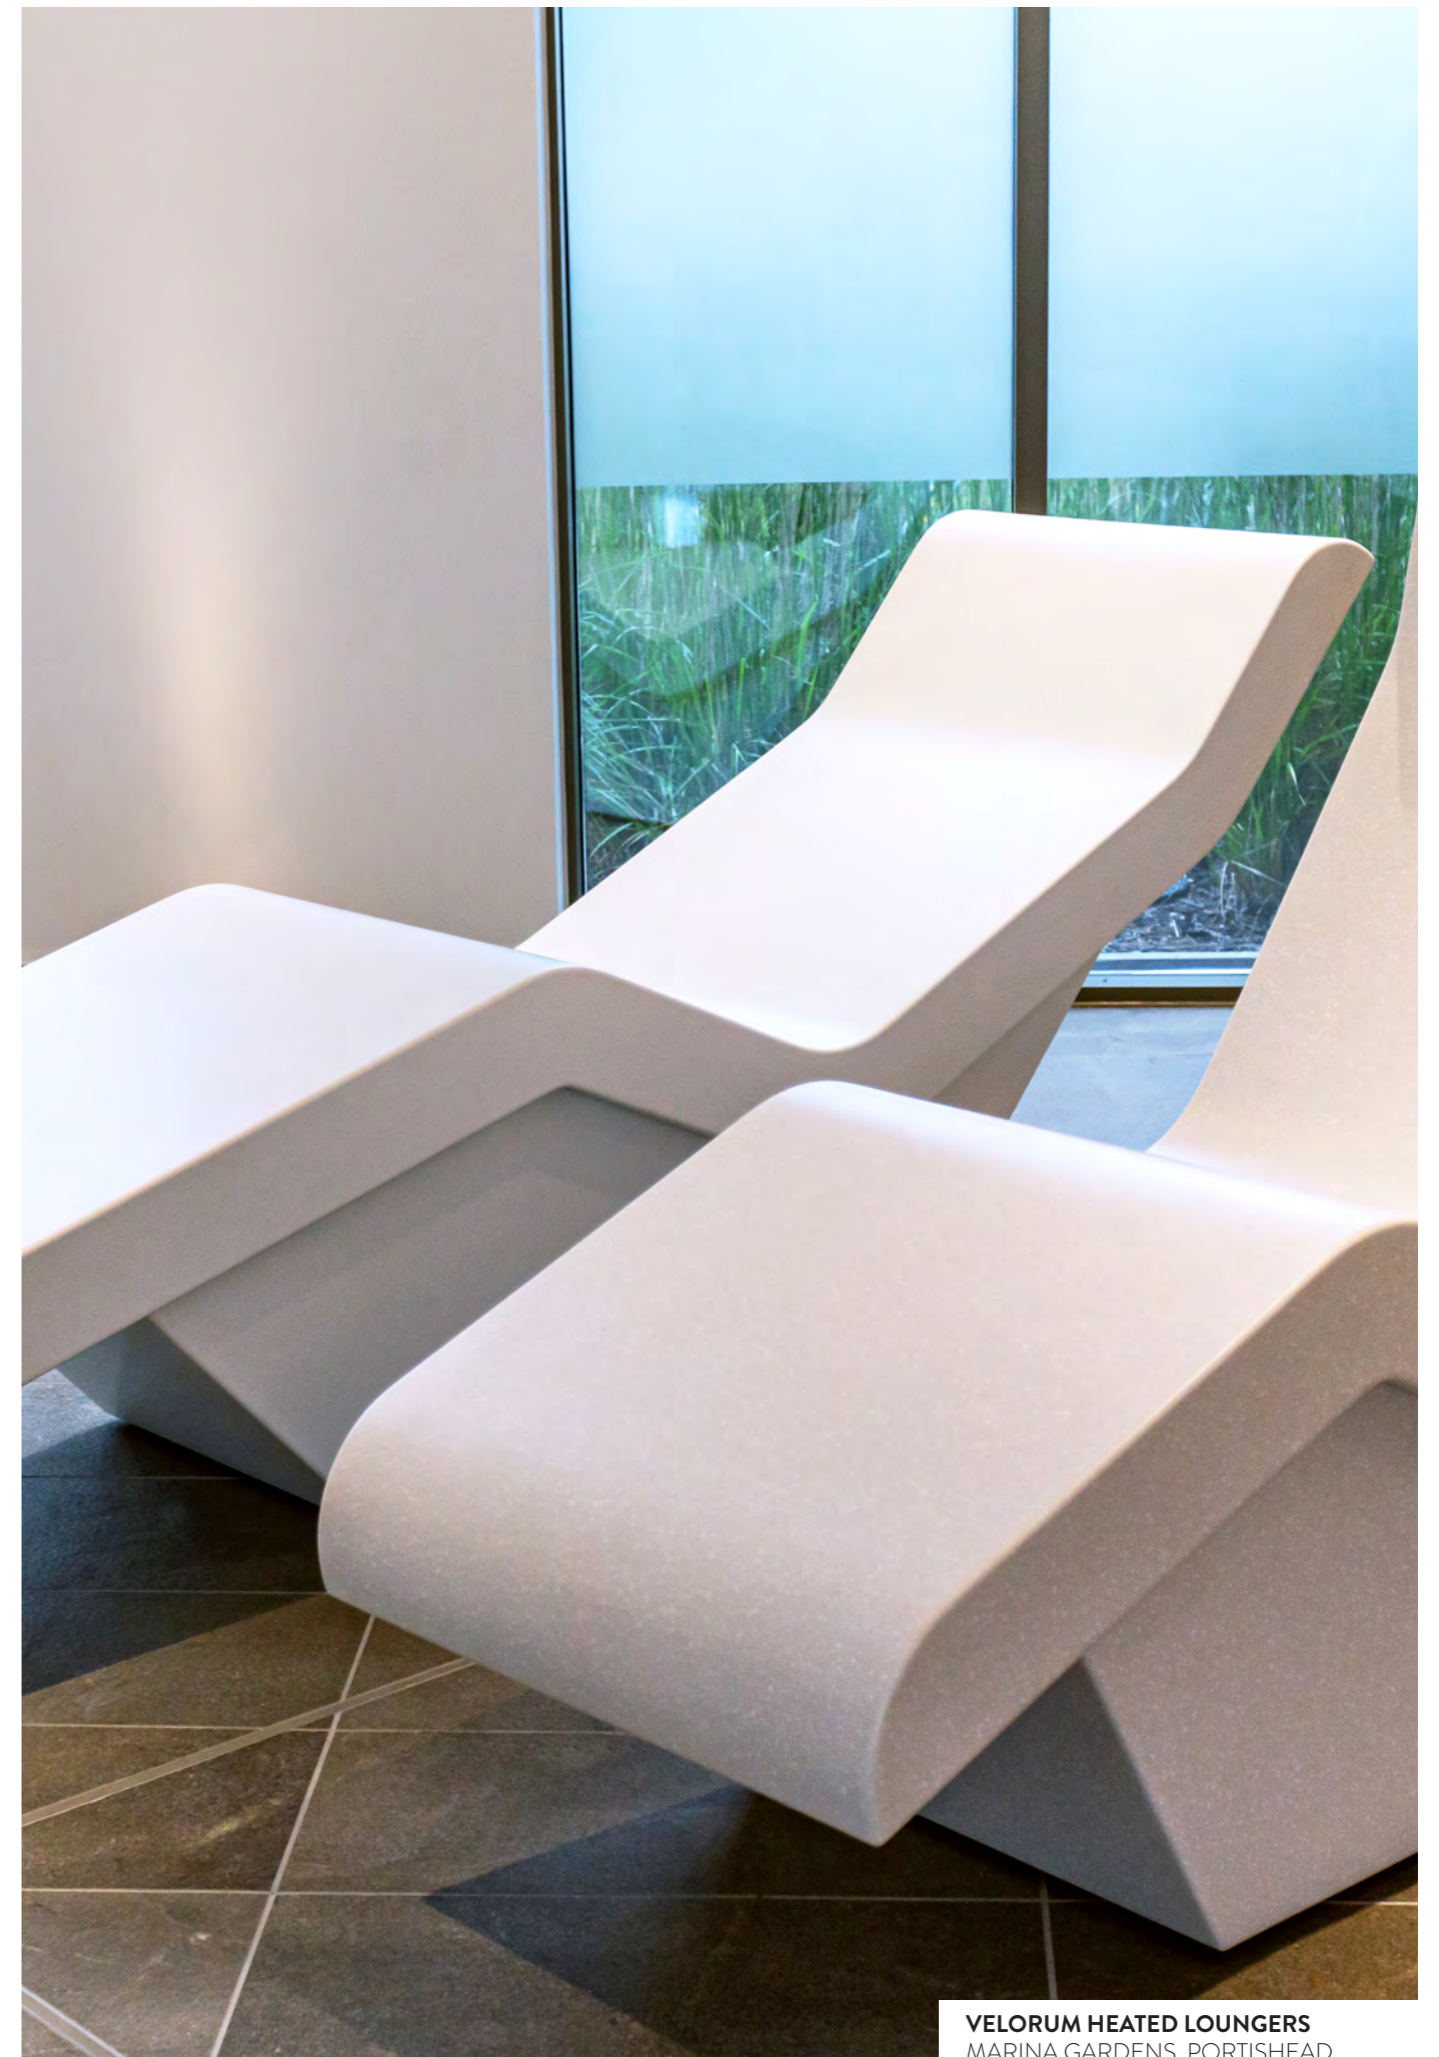

**OUR HEATED LOUNGERS ARE
MADE FROM THE HIGHEST QUALITY
SOLID SURFACE MATERIAL.**

THE MATERIAL IS A COMBINATION
OF MINERALS, NATURAL PIGMENTS
AND ACRYLIC. IT IS COMPLETELY
NON-POROUS AND EXTREMELY
HYGIENIC.

IT IS A VERY VERSATILE MATERIAL
AND HAS COUNTLESS
INTERNATIONALLY RECOGNISED
CERTIFICATES TO ATTEST TO ITS
HIGH ENVIRONMENTAL
STANDARDS.

CAPRI
FROM THE EARTH STAR RANGE

VELORUM HEATED LOUNGERS
MARINA GARDENS, PORTISHEAD