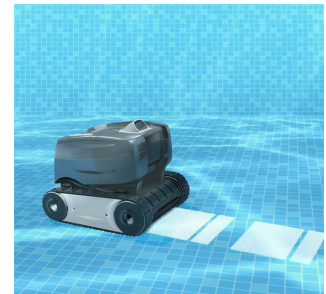

EFFECTIVENESS, PURE AND SIMPLE!

OT 2100

TORNAX PRO

1 EFFICIENT FLOOR CLEANING

Fitted with a **smart motion** system, the cleaner covers the entire pool, hassle free. Its **brush feature** ensures optimum cleaning as it quickly removes stuck debris before sucking it up. Concentrated Zodiac[®] expertise, for the utmost efficiency.

2 LIGHT FOR EFFORTLESS HANDLING

Feather-light, weighing just 5.5 kg, **OT 2100 is one of the lightest** on the market. This makes it simple, quick and effortless to handle.

3 EASY-TO-CLEAN FILTER

The filter can be easily accessed from the top of the robot, making things simpler for you and meaning you don't come into contact with the debris.