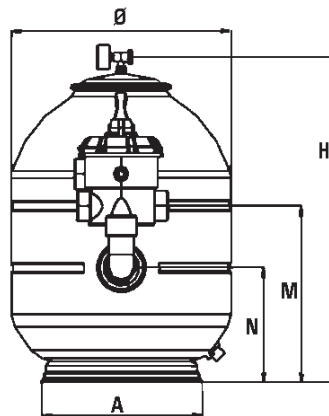

## Brasil-Max2000 Filter

- Blow moulded HDPE
- Fitted with pressure gauge, manual air vent and water drain
- Includes 6-way valve
- Maximum working pressure 2 Bar (test pressure 3 Bar)
- Filtration velocity 50m<sup>3</sup>/h/m<sup>2</sup>

### Brasil-Max2000 Filter - C/W Top Mount Valve & Pressure Gauge

Code	Description
<b>FBT400</b>	400mm (15") filter 6m <sup>3</sup> /h 1.5" connections
<b>FBT450</b>	450mm (18") filter 8m <sup>3</sup> /h 1.5" connections
<b>FBT500</b>	500mm (20") filter 10m <sup>3</sup> /h 1.5" connections
<b>FBT600</b>	600mm (24") filter 14m <sup>3</sup> /h 1.5" connections

Max 2000 Side				
Ø	H	A	N	M
400mm	610mm	340mm	235mm	360mm
450mm	655mm	340mm	230mm	355mm
500mm	700mm	430mm	240mm	365mm
600mm	800mm	430mm	290mm	415mm

Max. working pressure 2kg/cm<sup>2</sup>

Max2000 Filter - Side Mount

### Brasil-Max2000 Filter - C/W Side Mount Valve & Pressure Gauge

<b>ZZFBS400</b>	400mm (15") filter 6m <sup>3</sup> /h 1.5" connections
<b>ZZFBS450</b>	450mm (18") filter 8m <sup>3</sup> /h 1.5" connections
<b>ZZFBS500</b>	500mm (20") filter 10m <sup>3</sup> /h 1.5" connections
<b>ZZFBS600</b>	600mm (24") filter 14m <sup>3</sup> /h 1.5" connections