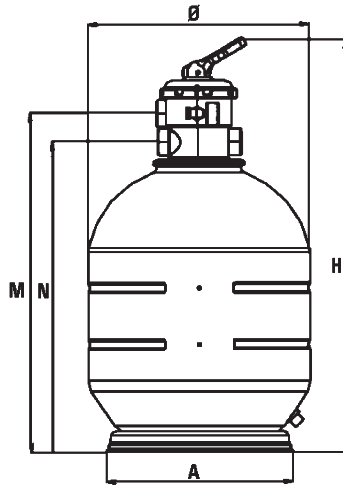

# Brasil- Max2000 Filter

Max 2000 Top				
Ø	H	A	N	M
400mm	825mm	340mm	595mm	660mm
450mm	870mm	340mm	645mm	705mm
500mm	915mm	430mm	690mm	750mm
600mm	1015mm	430mm	790mm	850mm

Max. working pressure 2kg/cm<sup>2</sup>

## Brasil-Max2000 Filter

- Blow moulded HDPE
- Fitted with pressure gauge, manual air vent and water drain
- Includes 6-way valve
- Maximum working pressure 2 Bar (test pressure 3 Bar)
- Filtration velocity 50m<sup>3</sup>/h/m<sup>2</sup>

### Brasil-Max2000 Filter - C/W Top Mount Valve & Pressure Gauge

Code	Description
<b>FBT400</b>	400mm (15") filter 6m <sup>3</sup> /h 1.5" connections
<b>FBT450</b>	450mm (18") filter 8m <sup>3</sup> /h 1.5" connections
<b>FBT500</b>	500mm (20") filter 10m <sup>3</sup> /h 1.5" connections
<b>FBT600</b>	600mm (24") filter 14m <sup>3</sup> /h 1.5" connections

Max 2000 Side				
Ø	H	A	N	M
400mm	610mm	340mm	235mm	360mm
450mm	655mm	340mm	230mm	355mm
500mm	700mm	430mm	240mm	365mm
600mm	800mm	430mm	290mm	415mm

Max. working pressure 2kg/cm<sup>2</sup>

Max2000 Filter - Side Mount