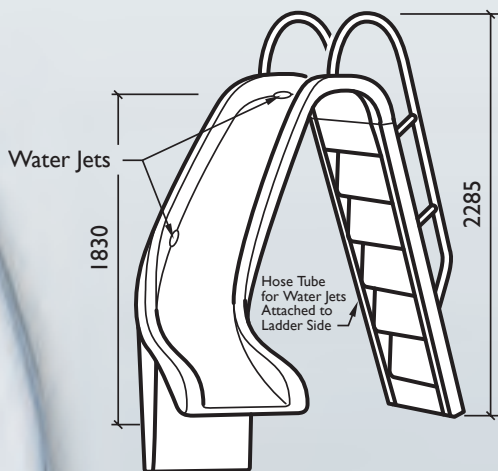

# 7'6" CURVED SLIDE - 2.29M LEFT OR RIGHT HAND

Left Hand Slide as Sketch  
Right Hand Slide Similar