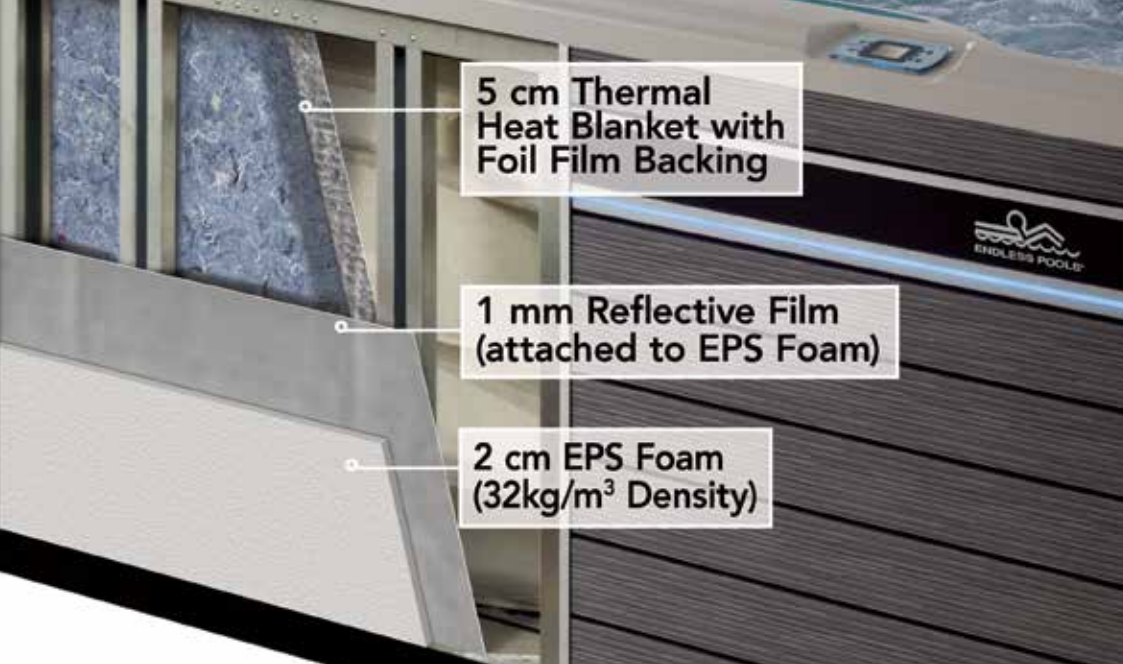

5 cm Thermal Heat Blanket with Foil Film Backing

1 mm Reflective Film (attached to EPS Foam)

2 cm EPS Foam (32kg/m³ Density)

◀ Energy Efficiency

Keeping your energy bill low is important. The Tri-Thermic™ Barrier System, a standard feature on all Fitness and Exercise Systems, provides three layers of insulation to conserve heat, enhance the energy efficiency, and lower operating costs. The system's three layers include a 2 cm, 32kg/m³ density EPS (Expanded Polystyrene) foam and reflective film attached to the inside of the cabinet, combined with a 5 cm thick heat blanket made of high-quality recycled textile fibers and foil film, attached on the inside of the steel frame. Together these materials provide maximum thermal performance.

The Tri-Thermic Barrier achieves certification to current California Energy Commission (CEC) and APSP 14 National Standards and already meets the upcoming 2018 CEC standards.