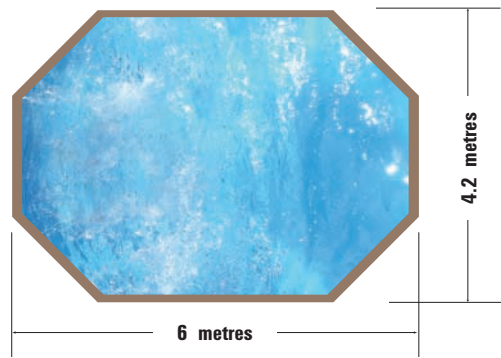

External Dimensions

Liner Patterns

Adriatic Blue

Sand

Marble

Mosaic

Adriatic Blue / Mosaic tileband

All our liners are manufactured in the UK at Certikin's purpose-built factory from the finest (30thou) materials using the most sophisticated technology in cutting and welding. Liners are available in the colours above as standard. Bespoke alternatives are available – please ask for details.