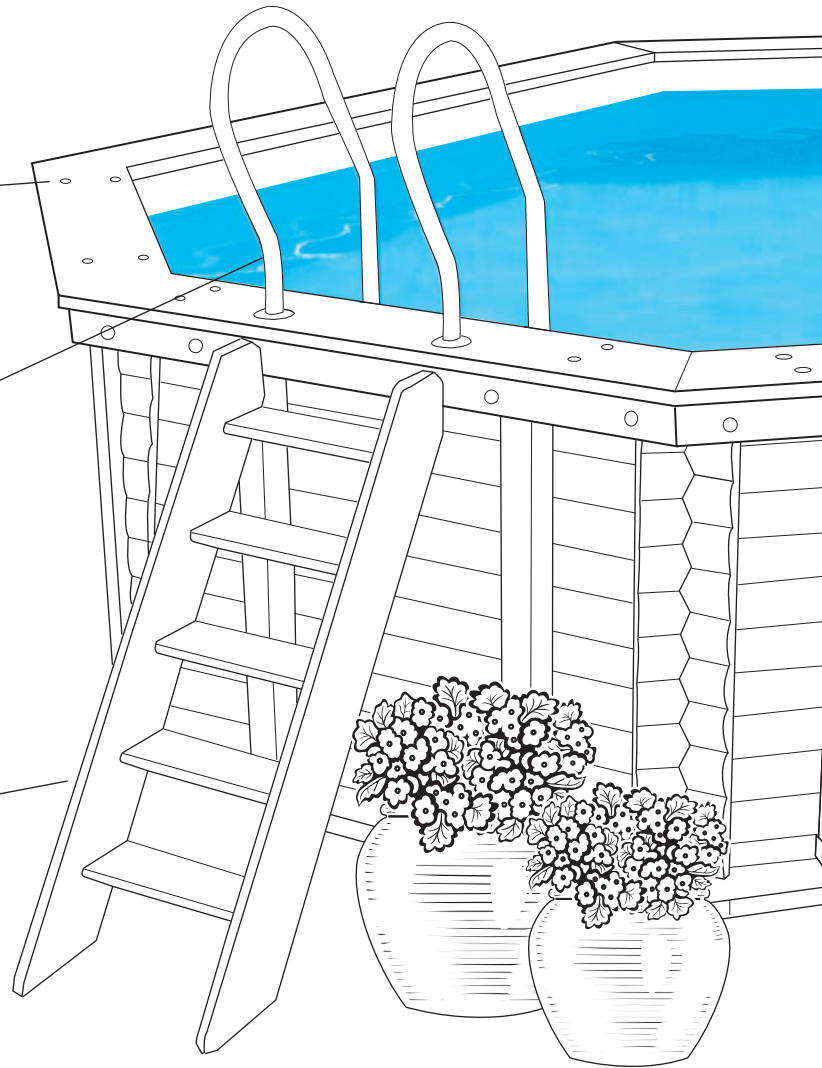

All this adds up to giving you an Above Ground Pool with In-Ground qualities.

The summers will feel endless with our timber pool

Make all your summers endless!

Wooden surround

A single plank wooden deck (300mm wide, 50mm thick) shows quality and adds strength to the top lip of the pool.

Entry Ladder

Manufactured from 316 grade stainless steel, with a double top tread and added structural support bar to reduce liner wear where it is needed most.

Exit Ladder

Beautifully crafted to match the rest of the pool, with hardwood treads and soft wood sides.