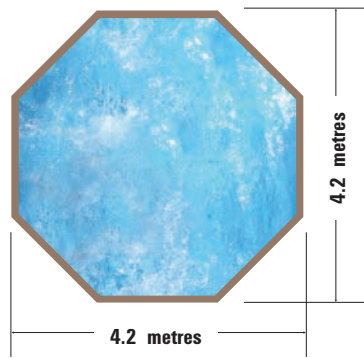

External Dimensions

Liner Patterns

Adriatic Blue

Sand

Marble

Mosaic

Adriatic Blue / Mosaic tileband

All our liners are manufactured in the UK at Certikin's purpose-built factory from the finest (30thou) materials using the most sophisticated technology in cutting and welding. Liners are available in the colours above as standard. Bespoke alternatives are available – please ask for details.